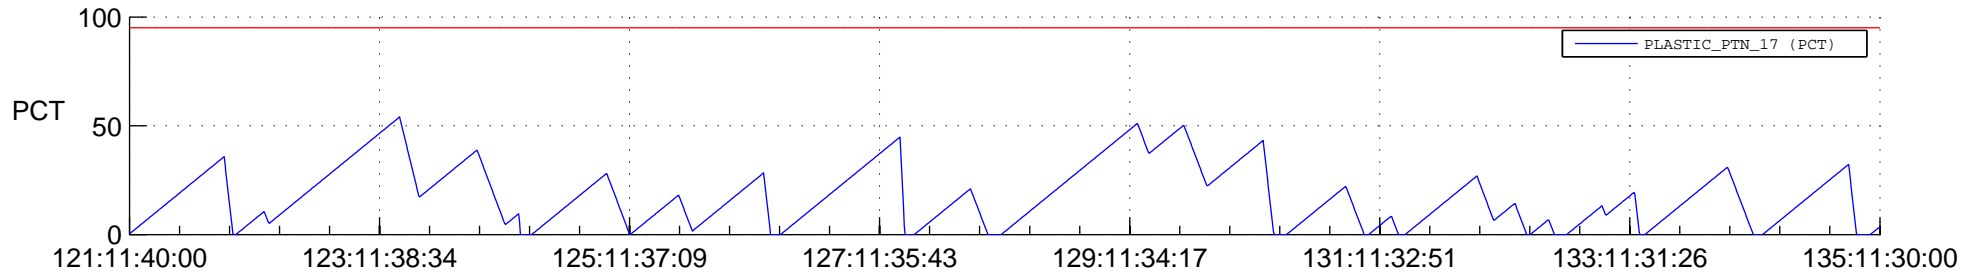

STEREO AHEAD SSR PCT Full Prediction

SWAVES_Percent_Full_Prediction

IMPACT_Percent_Full_Prediction

PLASTIC_Percent_Full_Prediction

Spacecraft_DownLink_Rate