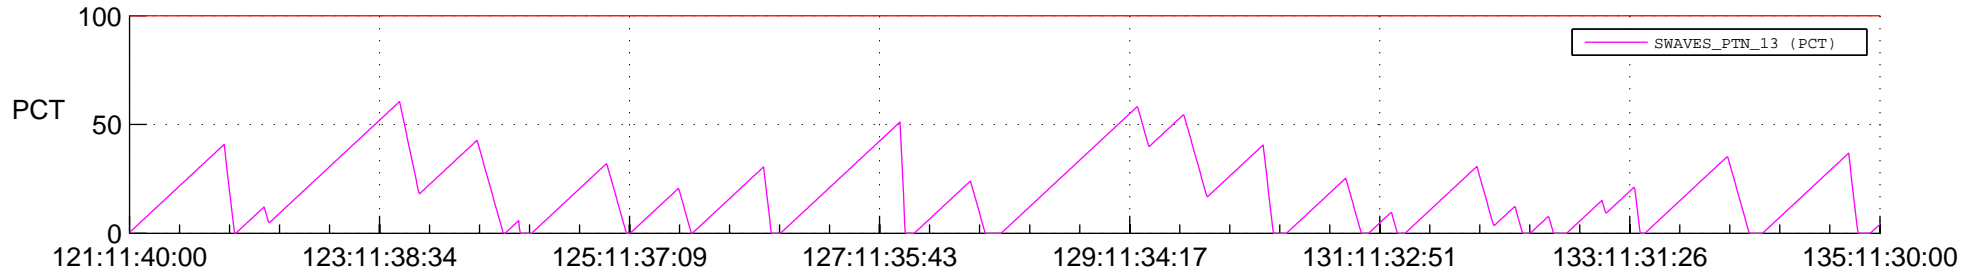

STEREO AHEAD SSR PCT Full Prediction

SWAVES_Percent_Full_Prediction

IMPACT_Percent_Full_Prediction

PLASTIC_Percent_Full_Prediction

Spacecraft_DownLink_Rate