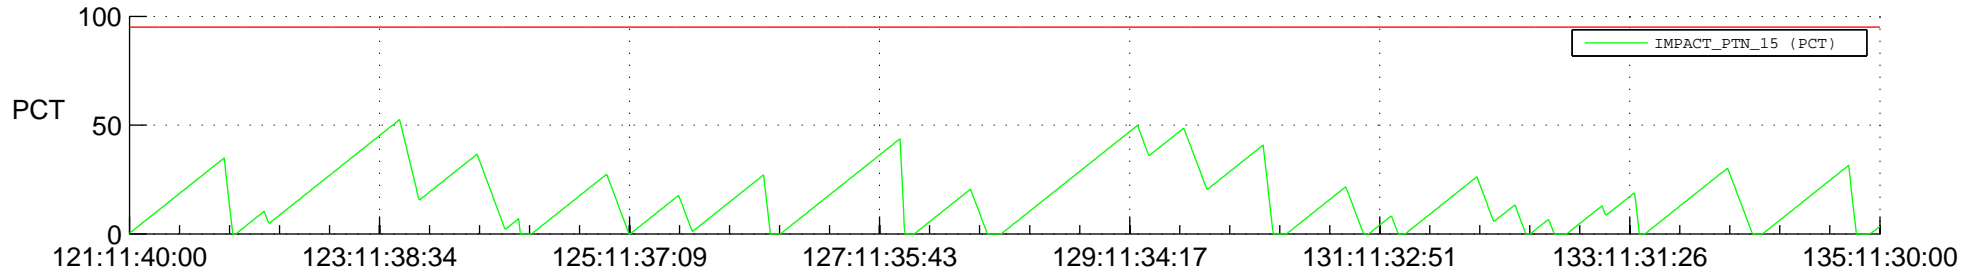

STEREO AHEAD SSR PCT Full Prediction

SWAVES_Percent_Full_Prediction

IMPACT_Percent_Full_Prediction

PLASTIC_Percent_Full_Prediction

Spacecraft_DownLink_Rate