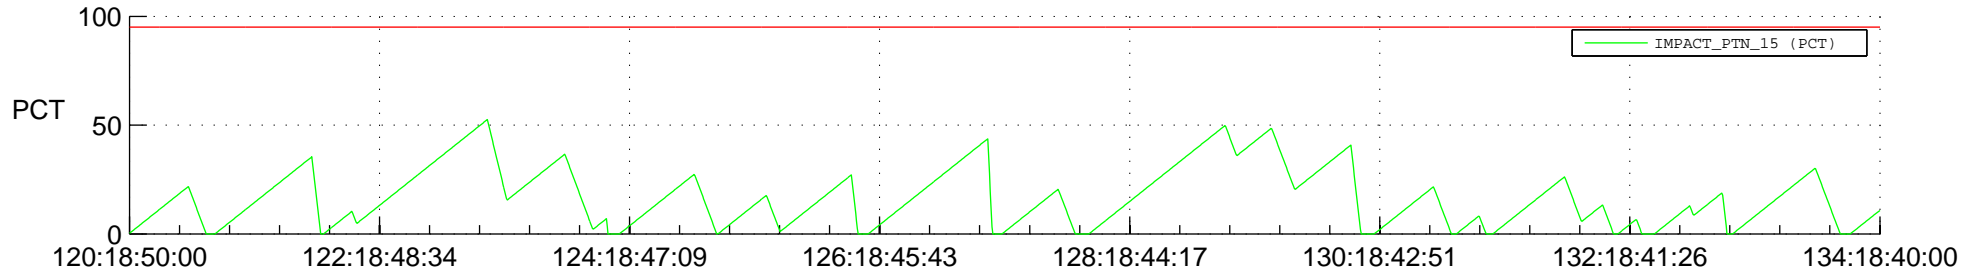

STEREO AHEAD SSR PCT Full Prediction

SWAVES_Percent_Full_Prediction

IMPACT_Percent_Full_Prediction

PLASTIC_Percent_Full_Prediction

Spacecraft_DownLink_Rate