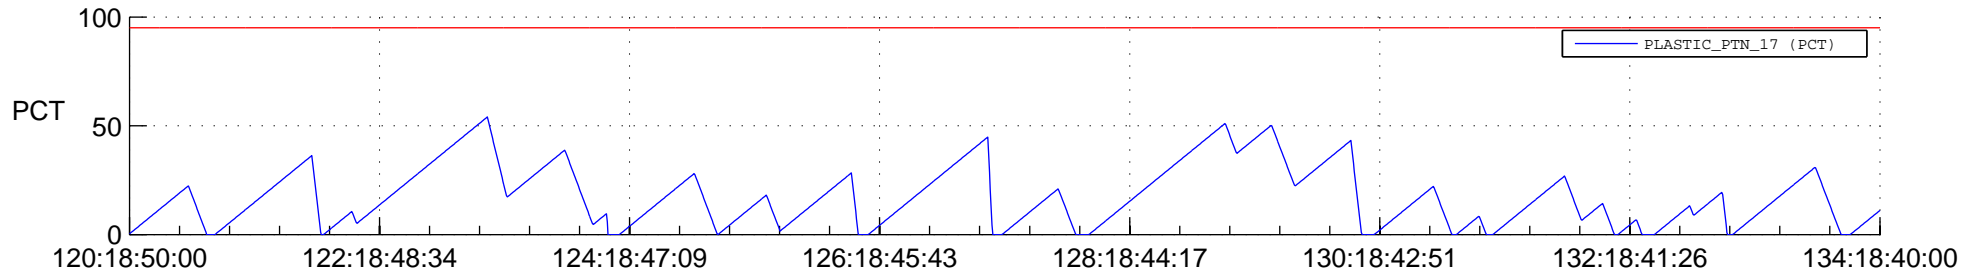

STEREO AHEAD SSR PCT Full Prediction

SWAVES_Percent_Full_Prediction

IMPACT_Percent_Full_Prediction

PLASTIC_Percent_Full_Prediction

Spacecraft_DownLink_Rate