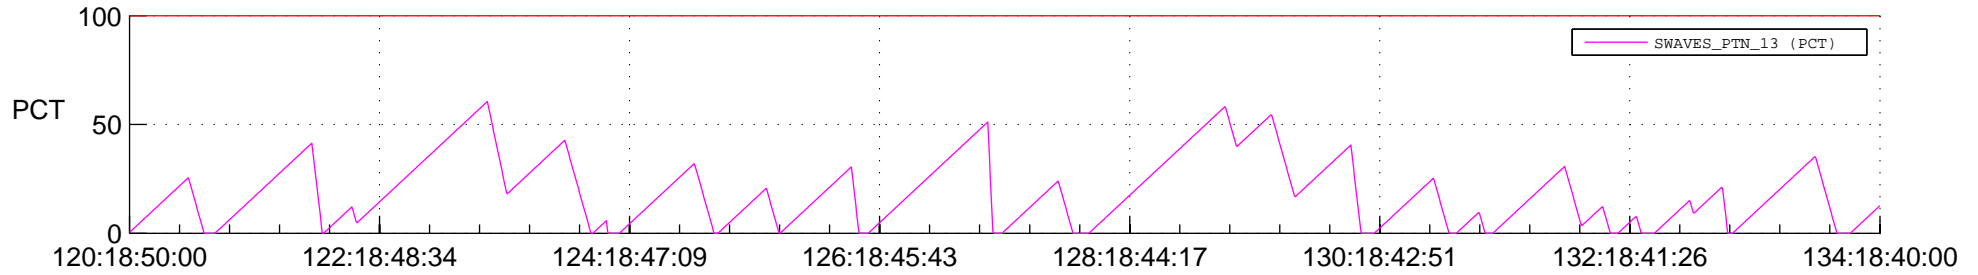

STEREO AHEAD SSR PCT Full Prediction

SWAVES_Percent_Full_Prediction

IMPACT_Percent_Full_Prediction

PLASTIC_Percent_Full_Prediction

Spacecraft_DownLink_Rate