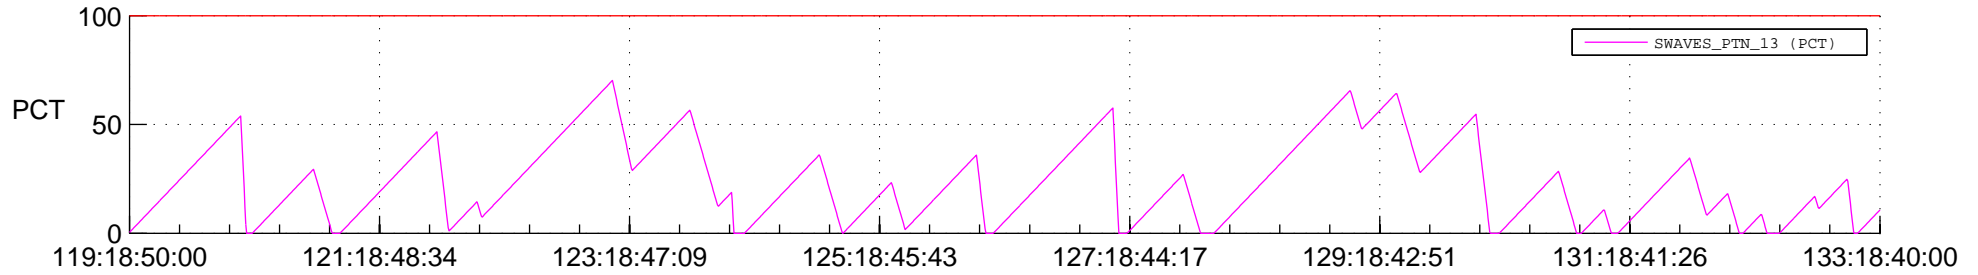

STEREO AHEAD SSR PCT Full Prediction

SWAVES_Percent_Full_Prediction

IMPACT_Percent_Full_Prediction

PLASTIC_Percent_Full_Prediction

Spacecraft_DownLink_Rate