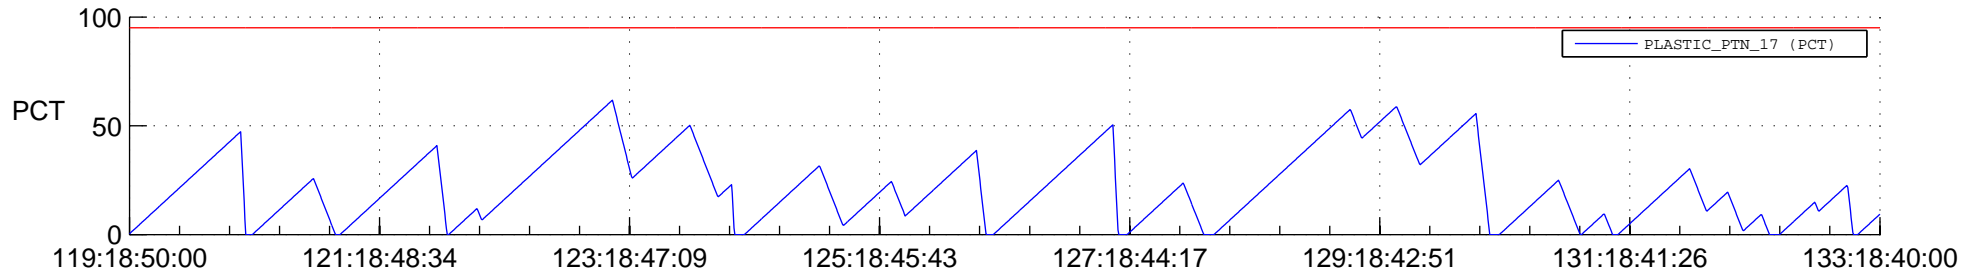

STEREO AHEAD SSR PCT Full Prediction

SWAVES_Percent_Full_Prediction

IMPACT_Percent_Full_Prediction

PLASTIC_Percent_Full_Prediction

Spacecraft_DownLink_Rate