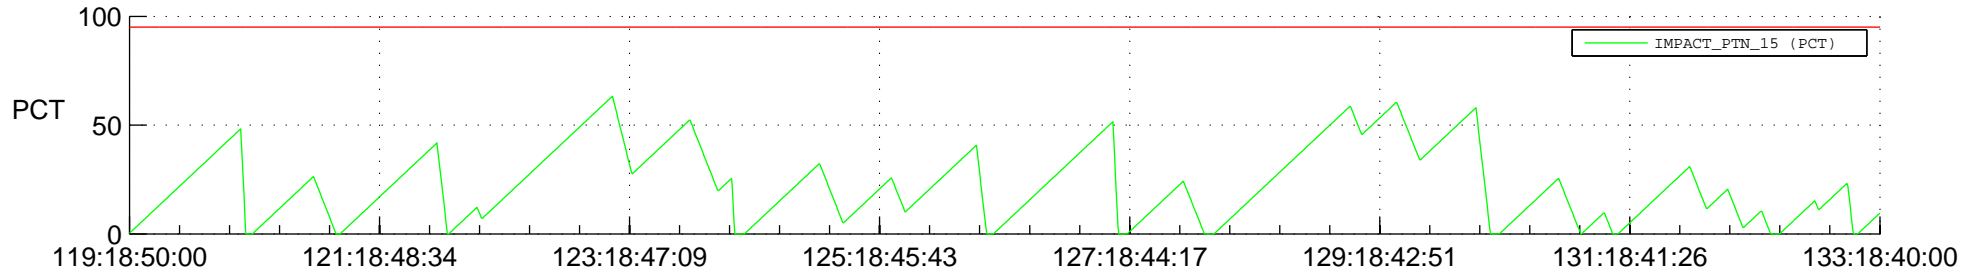

STEREO AHEAD SSR PCT Full Prediction

SWAVES_Percent_Full_Prediction

IMPACT_Percent_Full_Prediction

PLASTIC_Percent_Full_Prediction

Spacecraft_DownLink_Rate