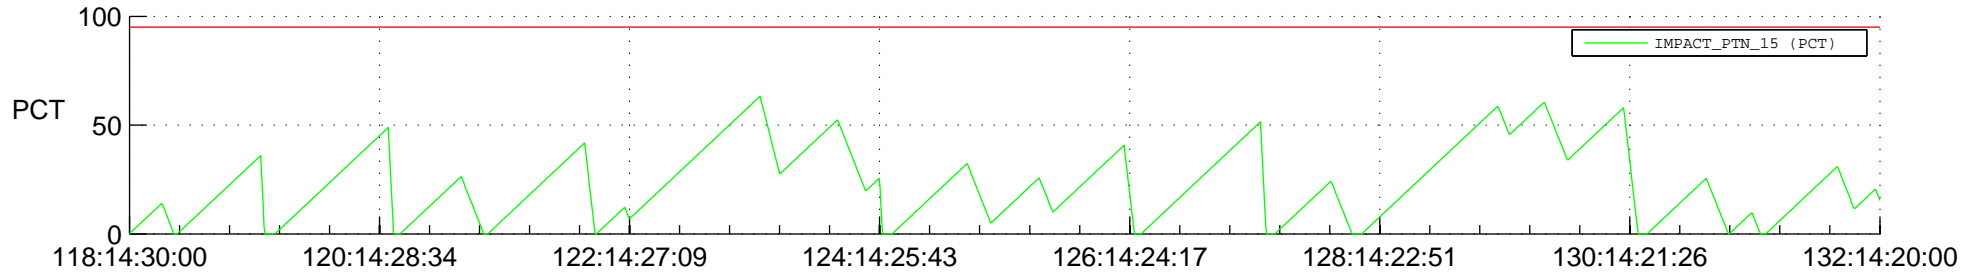

IMPACT_Percent_Full_Prediction