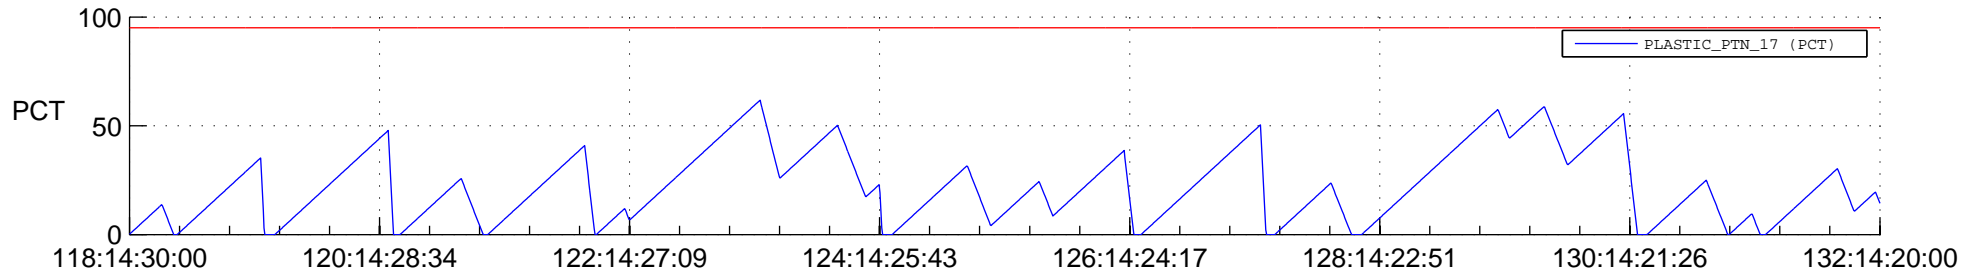

PLASTIC_Percent_Full_Prediction