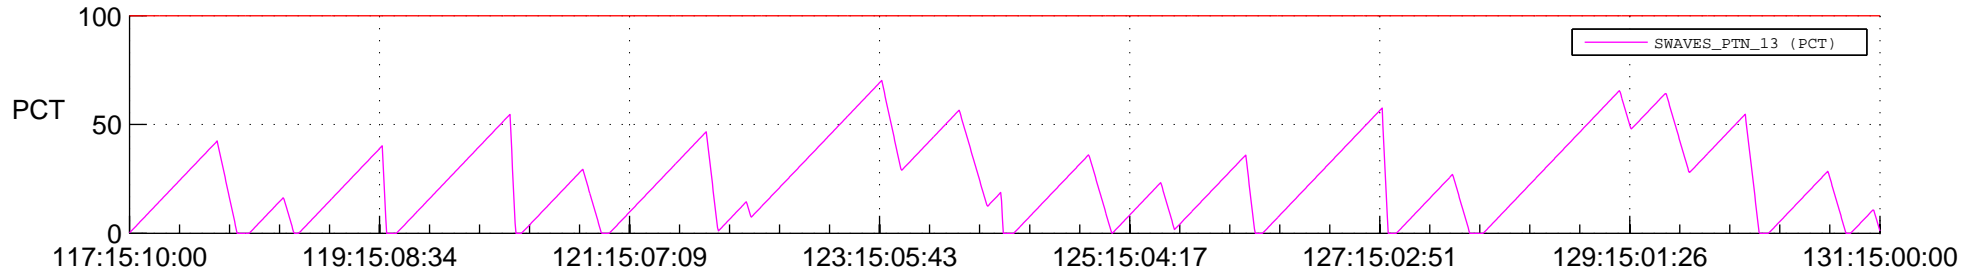

STEREO AHEAD SSR PCT Full Prediction

SWAVES_Percent_Full_Prediction

IMPACT_Percent_Full_Prediction

PLASTIC_Percent_Full_Prediction

Spacecraft_DownLink_Rate