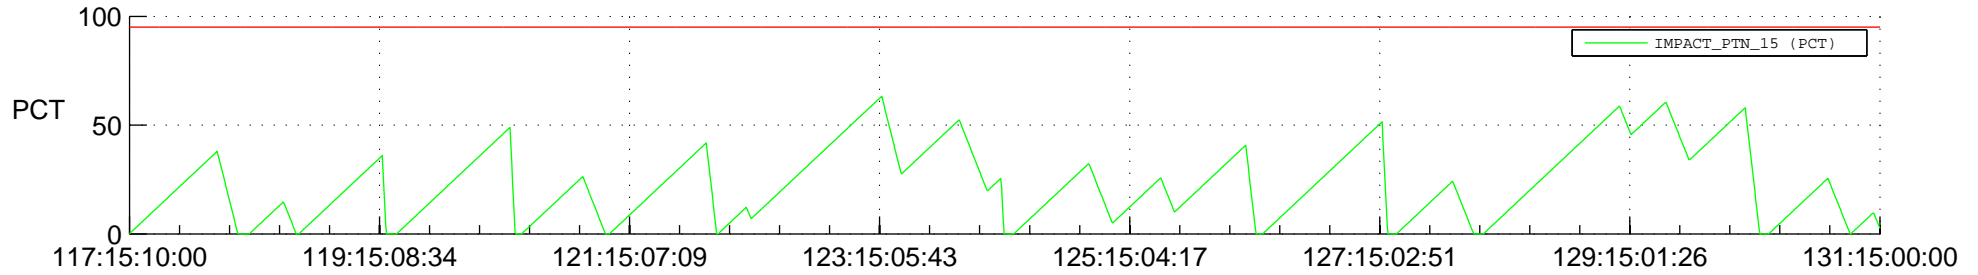

STEREO AHEAD SSR PCT Full Prediction

SWAVES_Percent_Full_Prediction

IMPACT_Percent_Full_Prediction

PLASTIC_Percent_Full_Prediction

Spacecraft_DownLink_Rate