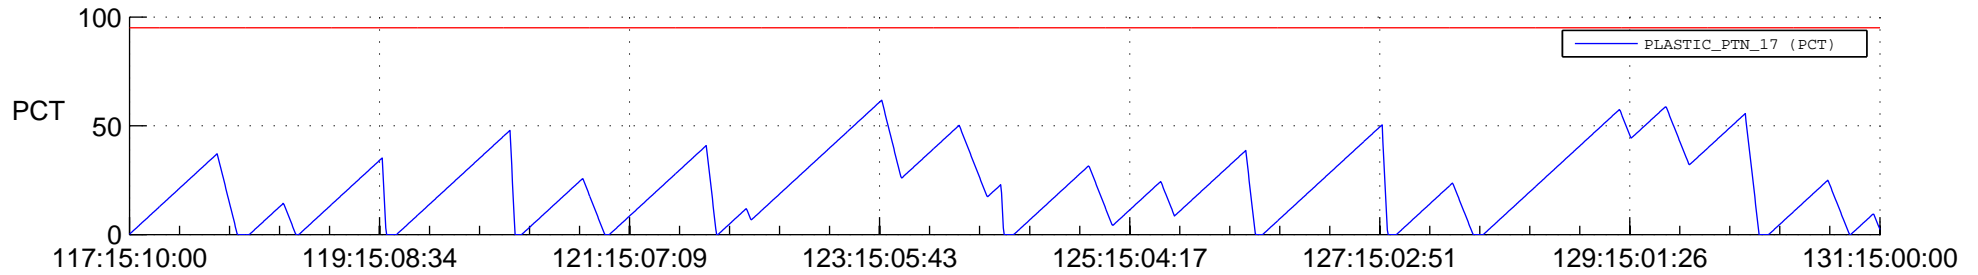

STEREO AHEAD SSR PCT Full Prediction

SWAVES_Percent_Full_Prediction

IMPACT_Percent_Full_Prediction

PLASTIC_Percent_Full_Prediction

Spacecraft_DownLink_Rate