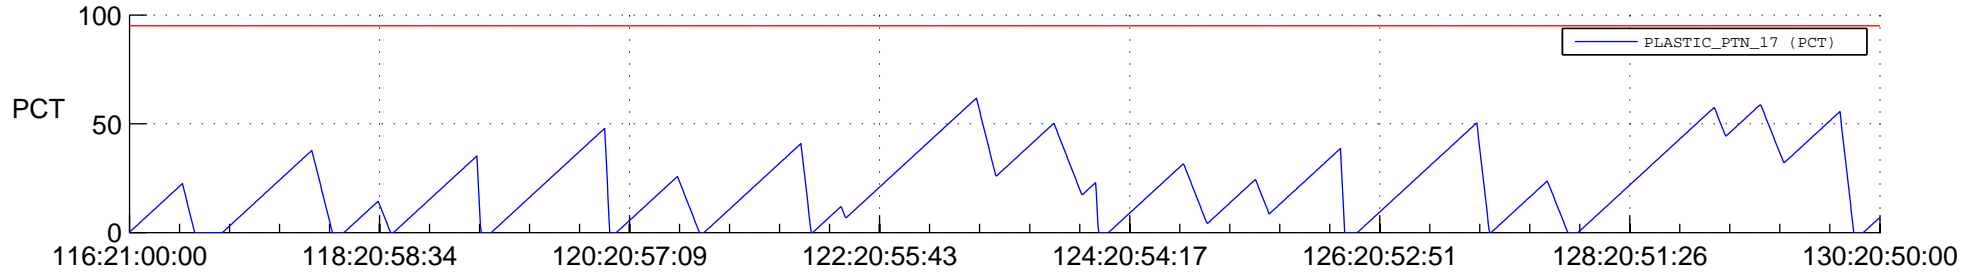

PLASTIC_Percent_Full_Prediction