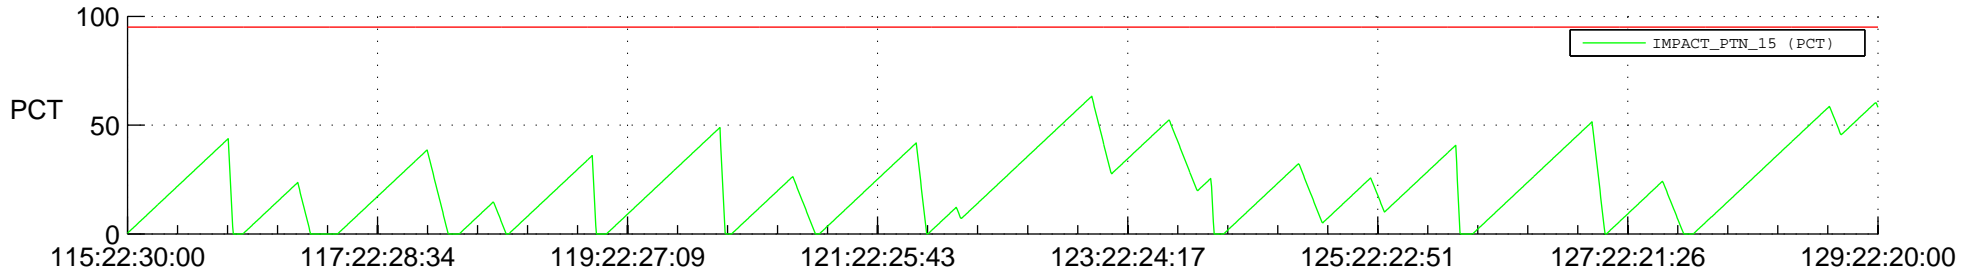

STEREO AHEAD SSR PCT Full Prediction

SWAVES_Percent_Full_Prediction

IMPACT_Percent_Full_Prediction

PLASTIC_Percent_Full_Prediction

Spacecraft_DownLink_Rate