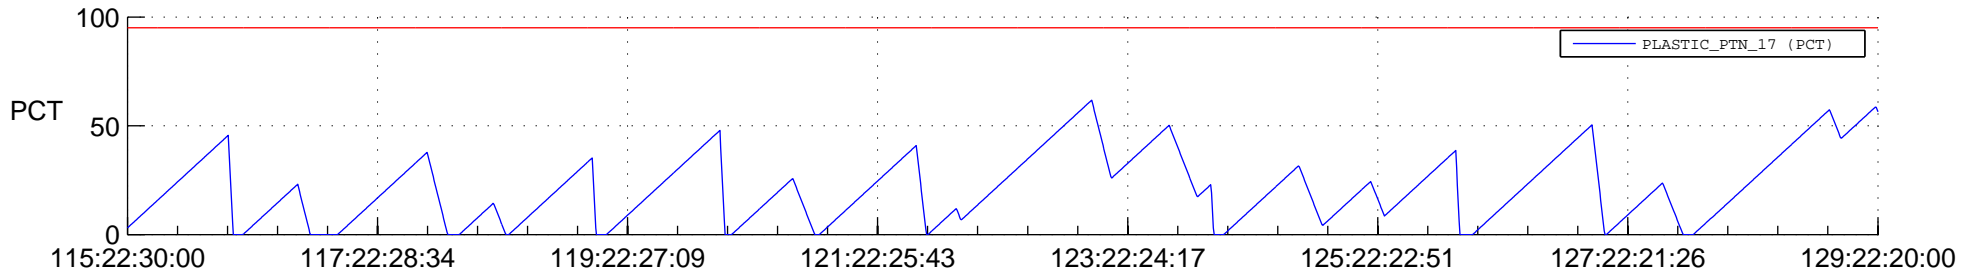

STEREO AHEAD SSR PCT Full Prediction

SWAVES_Percent_Full_Prediction

IMPACT_Percent_Full_Prediction

PLASTIC_Percent_Full_Prediction

Spacecraft_DownLink_Rate