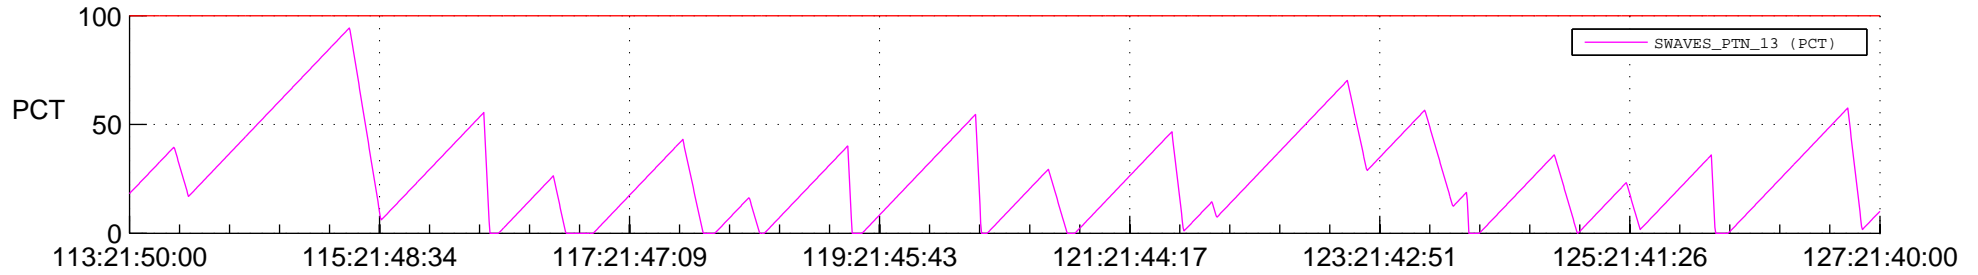

STEREO AHEAD SSR PCT Full Prediction

SWAVES_Percent_Full_Prediction

IMPACT_Percent_Full_Prediction

PLASTIC_Percent_Full_Prediction

Spacecraft_DownLink_Rate

Ground Time (2013:113:21:50:00.000 -2013:127:21:40:00.000)