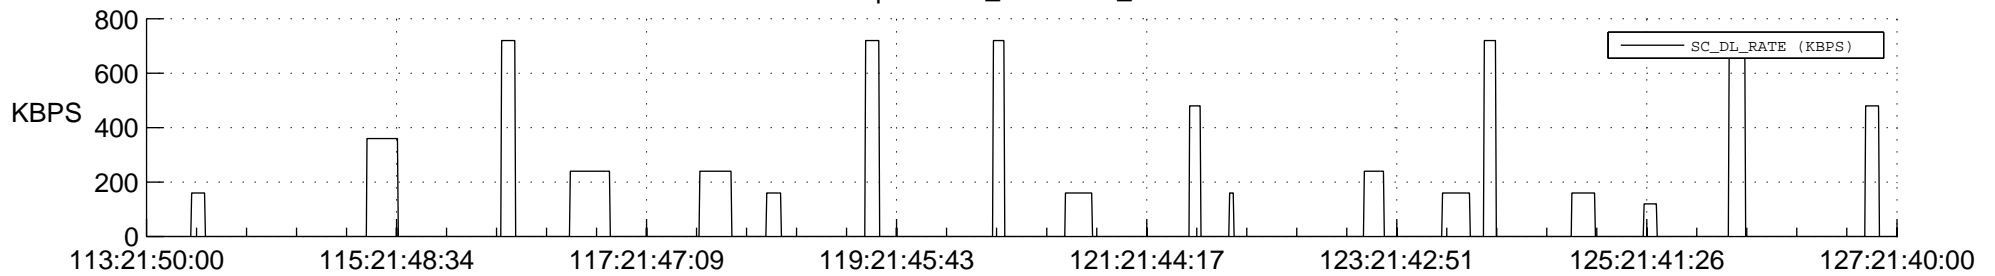

STEREO AHEAD SSR PCT Full Prediction

SWAVES_Percent_Full_Prediction

IMPACT_Percent_Full_Prediction

PLASTIC_Percent_Full_Prediction

Spacecraft_DownLink_Rate

Ground Time (2013:113:21:50:00.000 -2013:127:21:40:00.000)