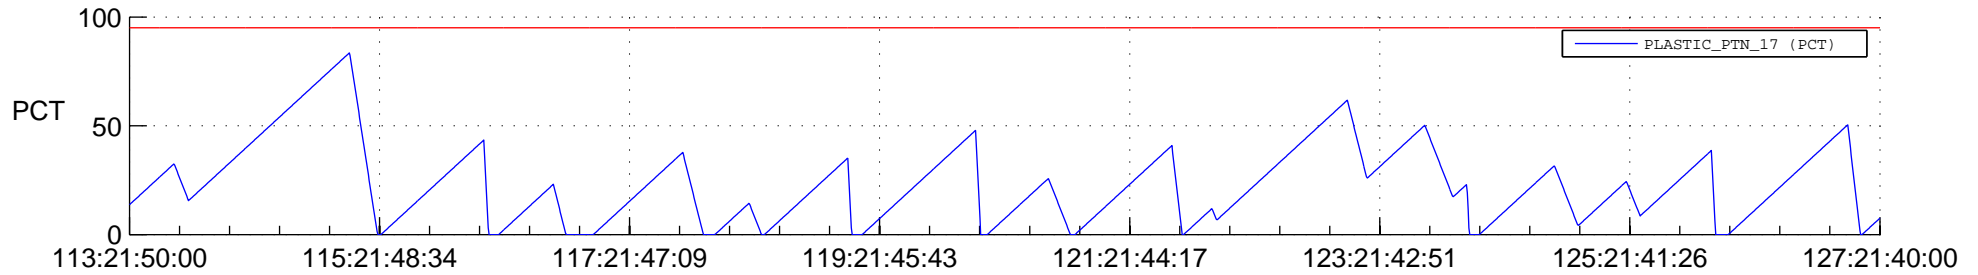

STEREO AHEAD SSR PCT Full Prediction

SWAVES_Percent_Full_Prediction

IMPACT_Percent_Full_Prediction

PLASTIC_Percent_Full_Prediction

Spacecraft_DownLink_Rate

Ground Time (2013:113:21:50:00.000 -2013:127:21:40:00.000)