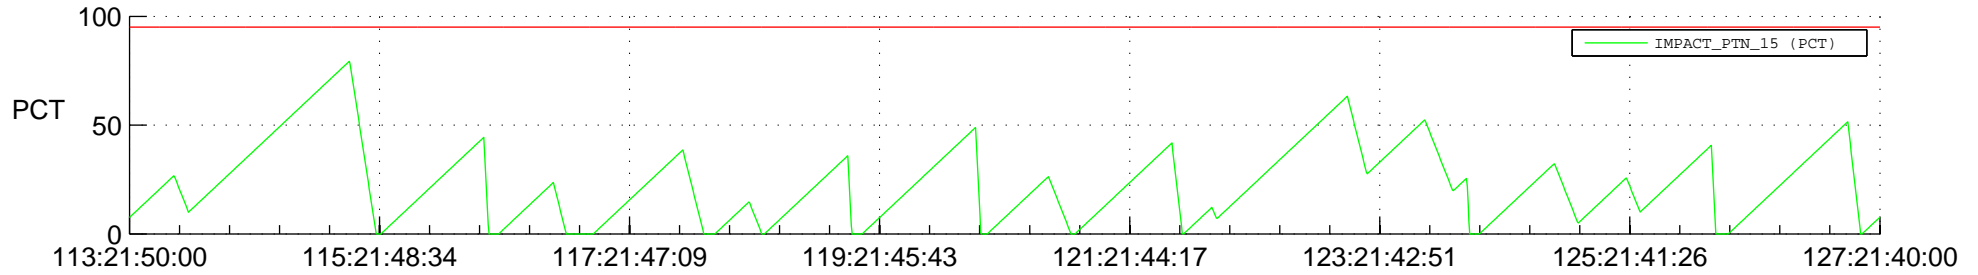

STEREO AHEAD SSR PCT Full Prediction

SWAVES_Percent_Full_Prediction

IMPACT_Percent_Full_Prediction

PLASTIC_Percent_Full_Prediction

Spacecraft_DownLink_Rate

Ground Time (2013:113:21:50:00.000 -2013:127:21:40:00.000)