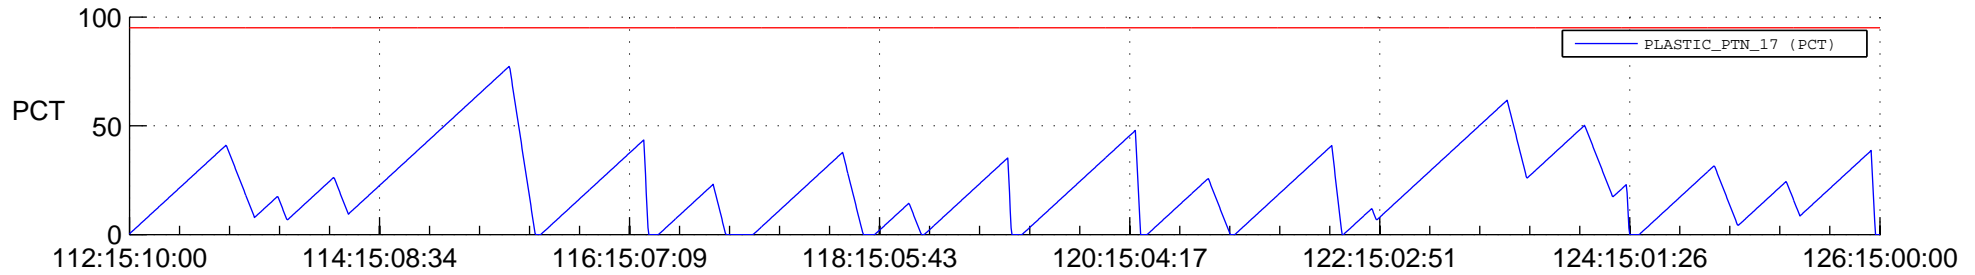

PLASTIC_Percent_Full_Prediction