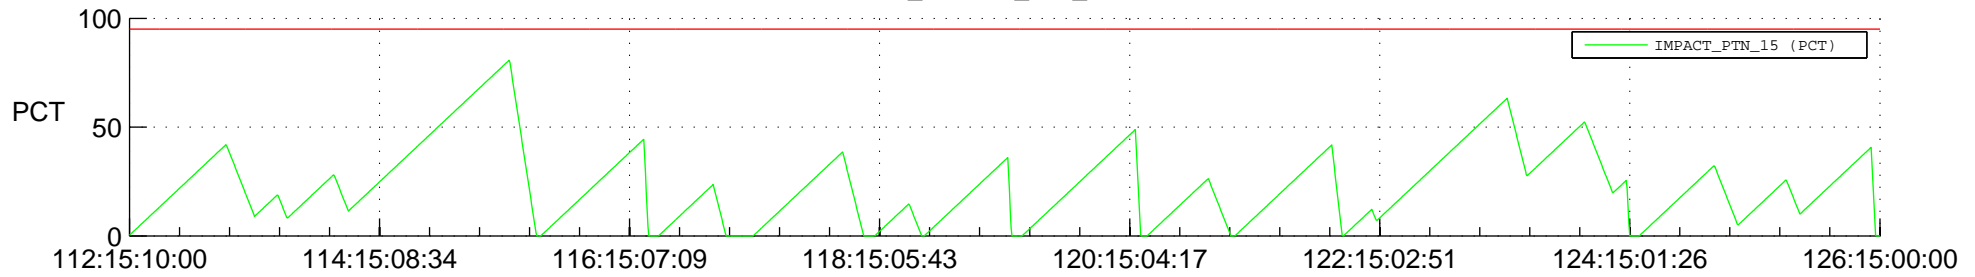

IMPACT_Percent_Full_Prediction