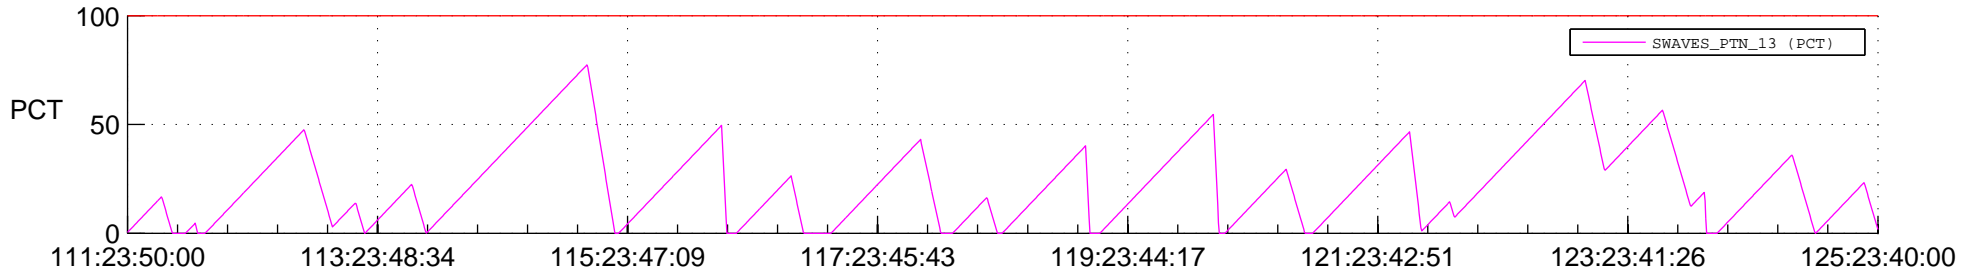

STEREO AHEAD SSR PCT Full Prediction

SWAVES_Percent_Full_Prediction

IMPACT_Percent_Full_Prediction

PLASTIC_Percent_Full_Prediction

Spacecraft_DownLink_Rate