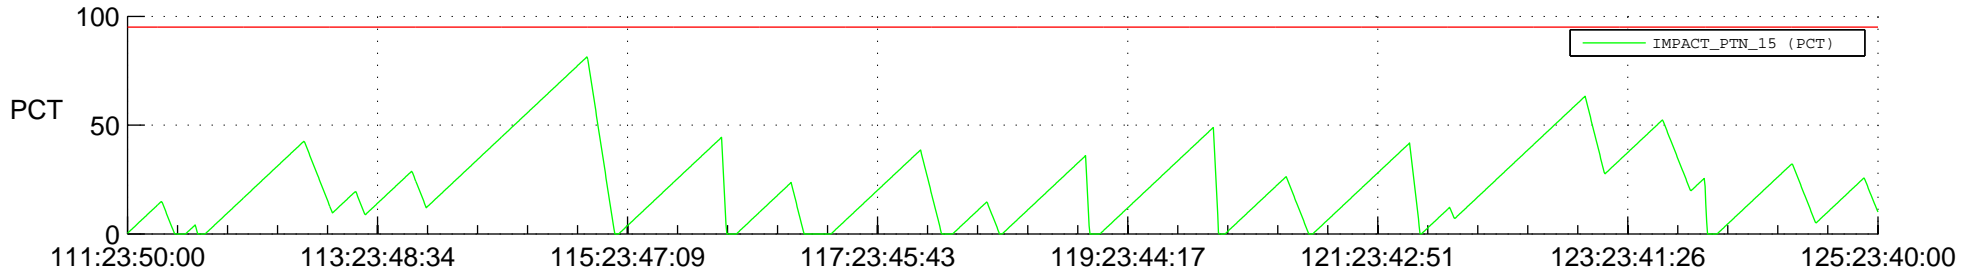

STEREO AHEAD SSR PCT Full Prediction

SWAVES_Percent_Full_Prediction

IMPACT_Percent_Full_Prediction

PLASTIC_Percent_Full_Prediction

Spacecraft_DownLink_Rate