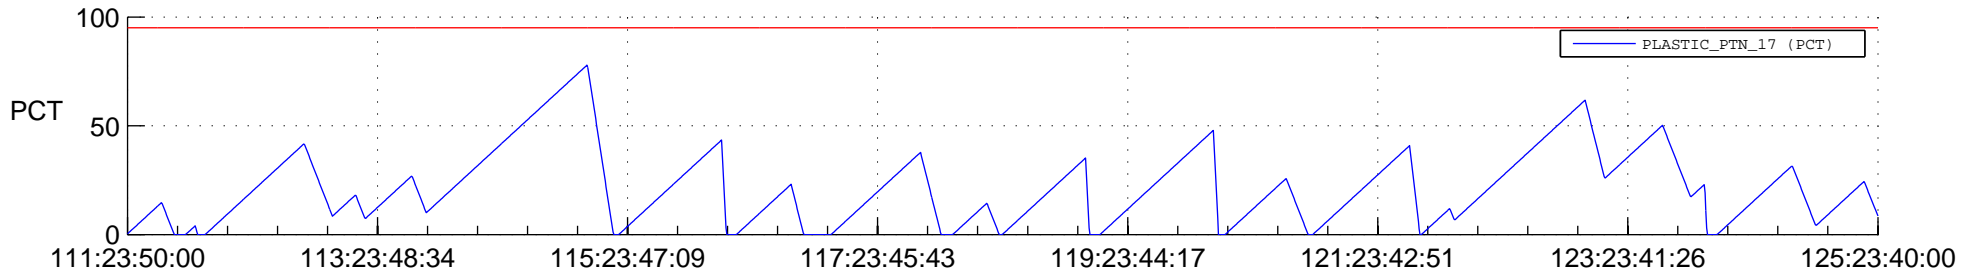

STEREO AHEAD SSR PCT Full Prediction

SWAVES_Percent_Full_Prediction

IMPACT_Percent_Full_Prediction

PLASTIC_Percent_Full_Prediction

Spacecraft_DownLink_Rate