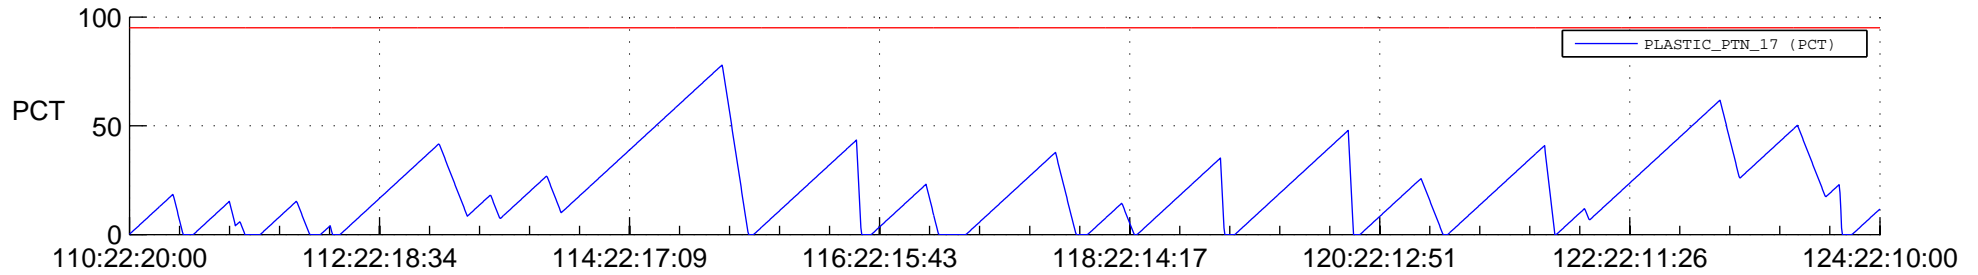

STEREO AHEAD SSR PCT Full Prediction

SWAVES_Percent_Full_Prediction

IMPACT_Percent_Full_Prediction

PLASTIC_Percent_Full_Prediction

Spacecraft_DownLink_Rate