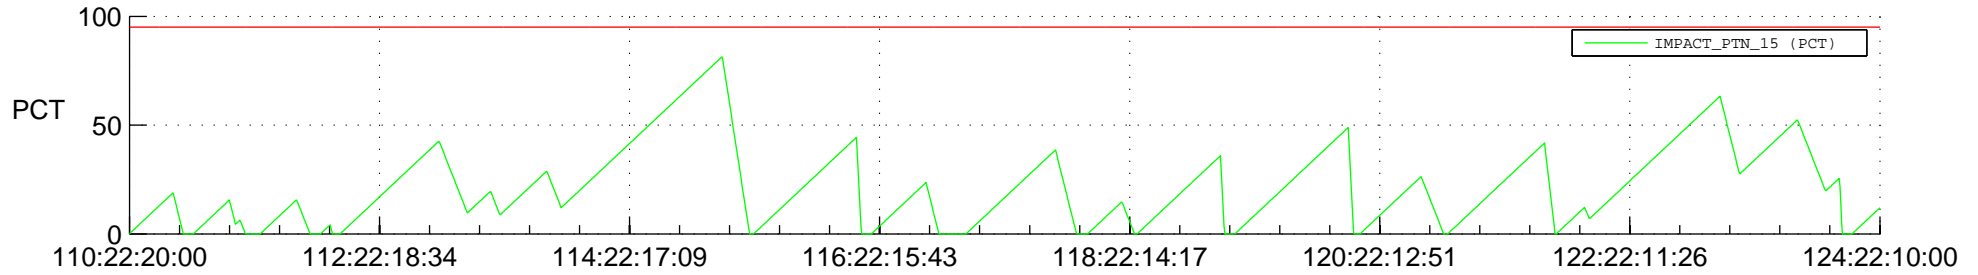

STEREO AHEAD SSR PCT Full Prediction

SWAVES_Percent_Full_Prediction

IMPACT_Percent_Full_Prediction

PLASTIC_Percent_Full_Prediction

Spacecraft_DownLink_Rate