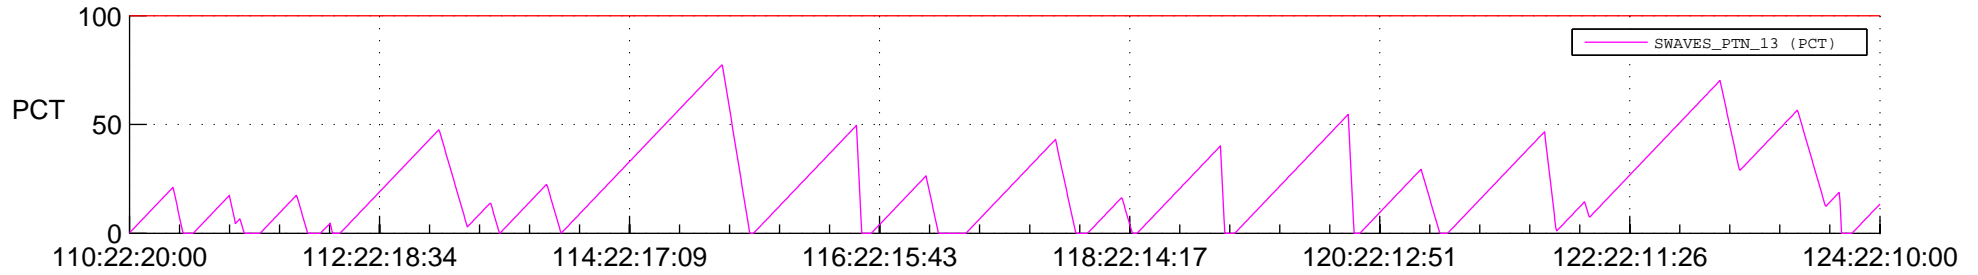

STEREO AHEAD SSR PCT Full Prediction

SWAVES_Percent_Full_Prediction

IMPACT_Percent_Full_Prediction

PLASTIC_Percent_Full_Prediction

Spacecraft_DownLink_Rate