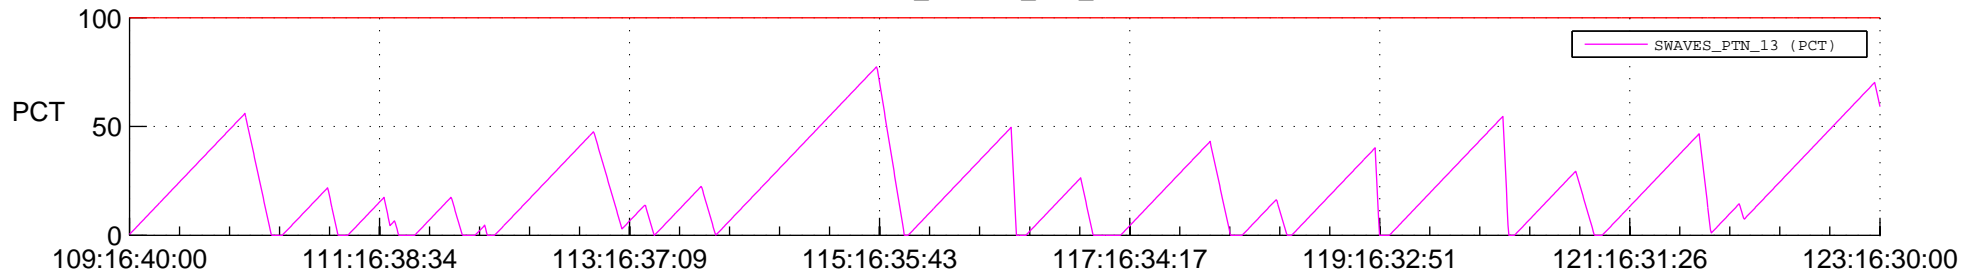

STEREO AHEAD SSR PCT Full Prediction

SWAVES_Percent_Full_Prediction

IMPACT_Percent_Full_Prediction

PLASTIC_Percent_Full_Prediction

Spacecraft_DownLink_Rate