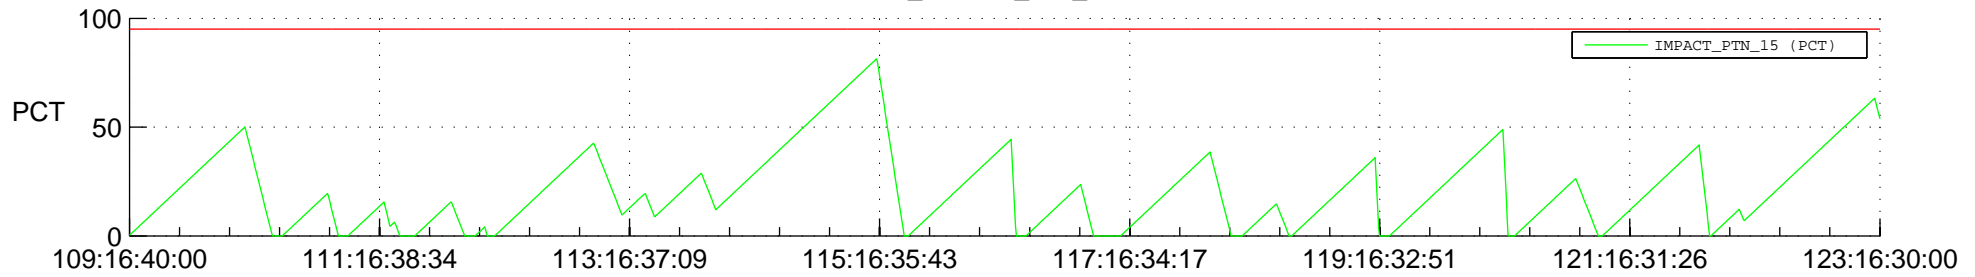

STEREO AHEAD SSR PCT Full Prediction

SWAVES_Percent_Full_Prediction

IMPACT_Percent_Full_Prediction

PLASTIC_Percent_Full_Prediction

Spacecraft_DownLink_Rate