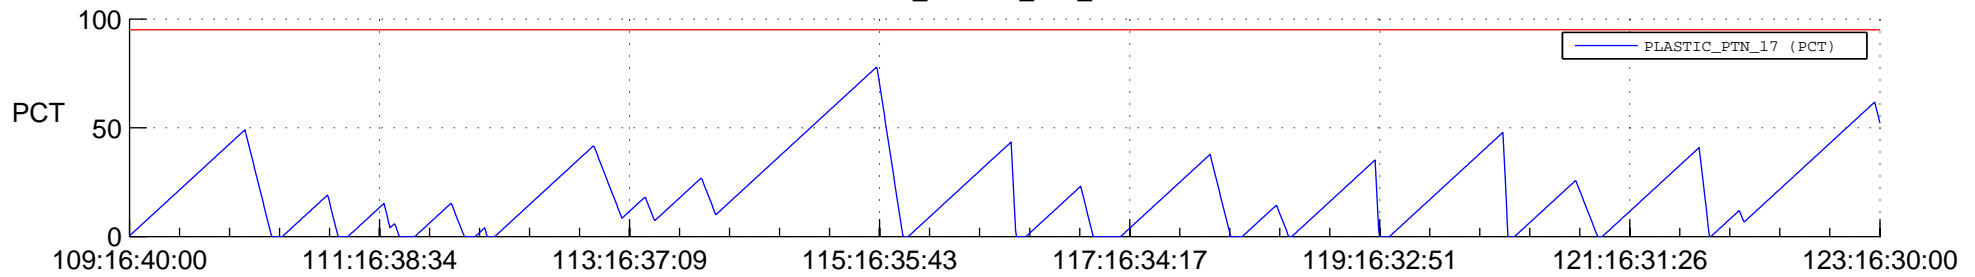

STEREO AHEAD SSR PCT Full Prediction

SWAVES_Percent_Full_Prediction

IMPACT_Percent_Full_Prediction

PLASTIC_Percent_Full_Prediction

Spacecraft_DownLink_Rate