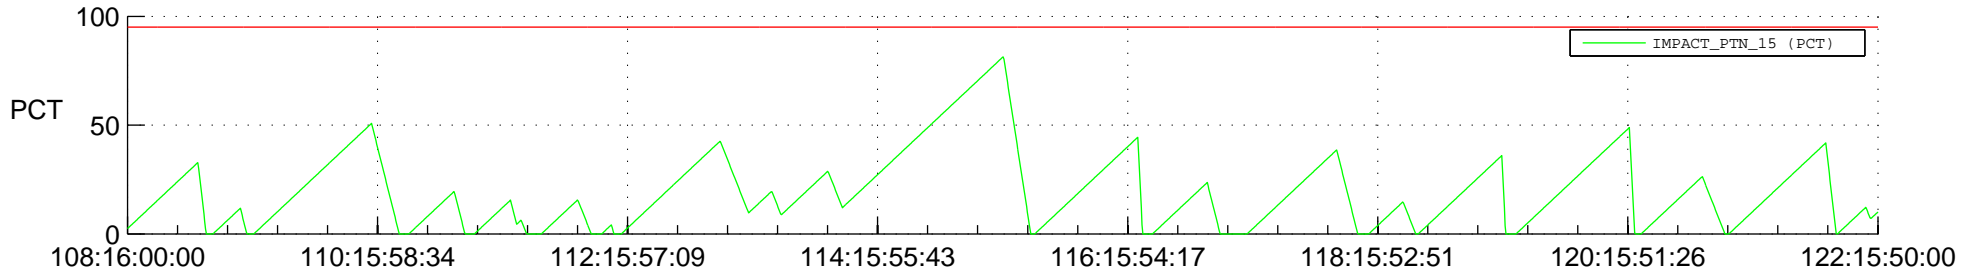

STEREO AHEAD SSR PCT Full Prediction

SWAVES_Percent_Full_Prediction

IMPACT_Percent_Full_Prediction

PLASTIC_Percent_Full_Prediction

Spacecraft_DownLink_Rate