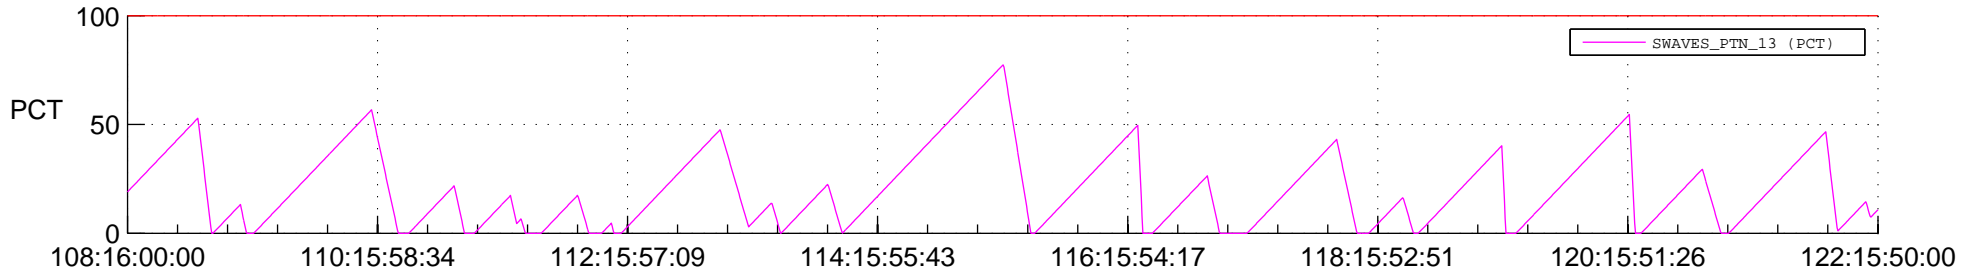

STEREO AHEAD SSR PCT Full Prediction

SWAVES_Percent_Full_Prediction

IMPACT_Percent_Full_Prediction

PLASTIC_Percent_Full_Prediction

Spacecraft_DownLink_Rate