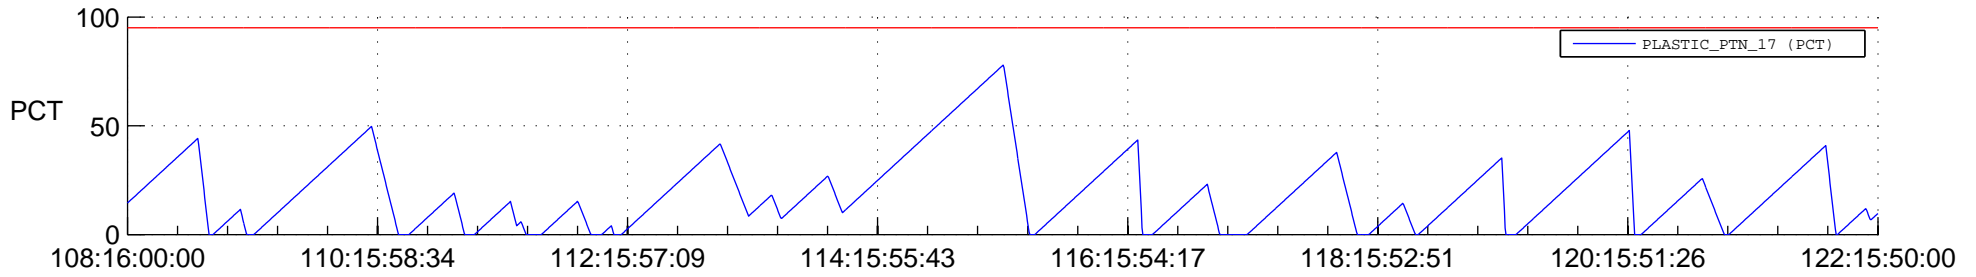

STEREO AHEAD SSR PCT Full Prediction

SWAVES_Percent_Full_Prediction

IMPACT_Percent_Full_Prediction

PLASTIC_Percent_Full_Prediction

Spacecraft_DownLink_Rate