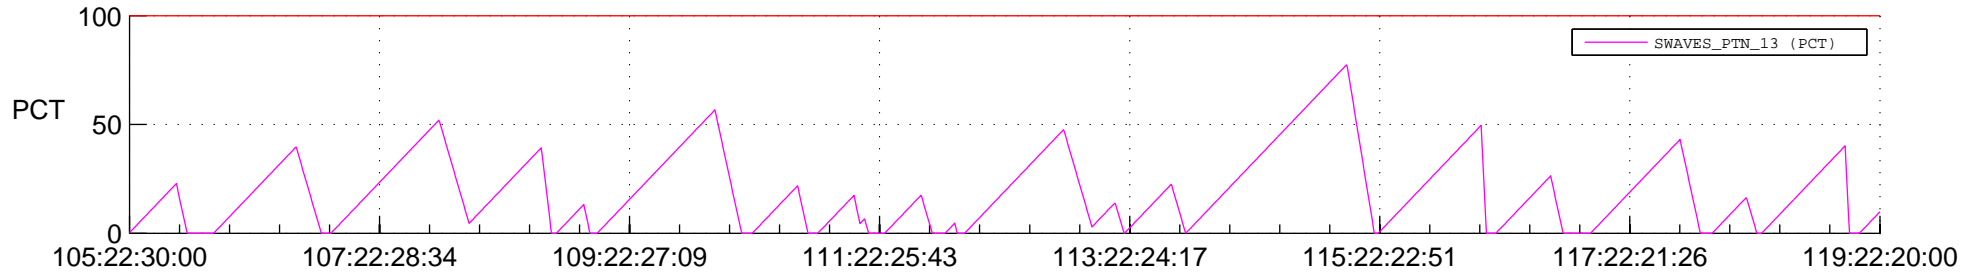

STEREO AHEAD SSR PCT Full Prediction

SWAVES_Percent_Full_Prediction

IMPACT_Percent_Full_Prediction

PLASTIC_Percent_Full_Prediction

Spacecraft_DownLink_Rate