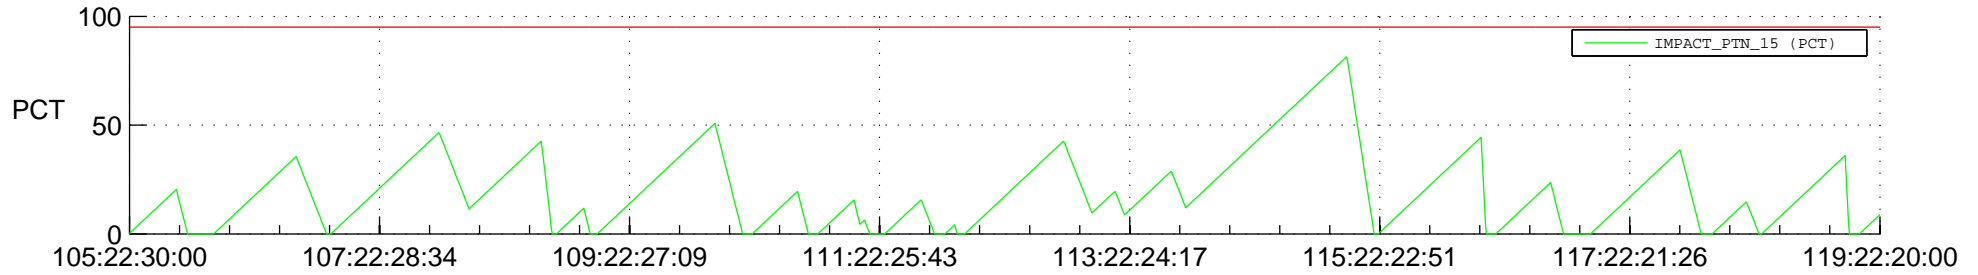

STEREO AHEAD SSR PCT Full Prediction

SWAVES_Percent_Full_Prediction

IMPACT_Percent_Full_Prediction

PLASTIC_Percent_Full_Prediction

Spacecraft_DownLink_Rate