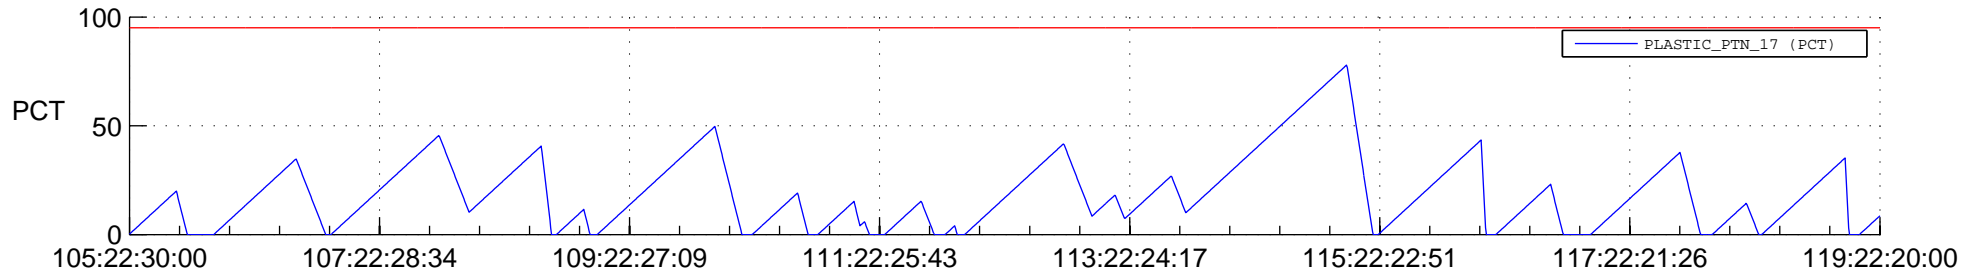

STEREO AHEAD SSR PCT Full Prediction

SWAVES_Percent_Full_Prediction

IMPACT_Percent_Full_Prediction

PLASTIC_Percent_Full_Prediction

Spacecraft_DownLink_Rate