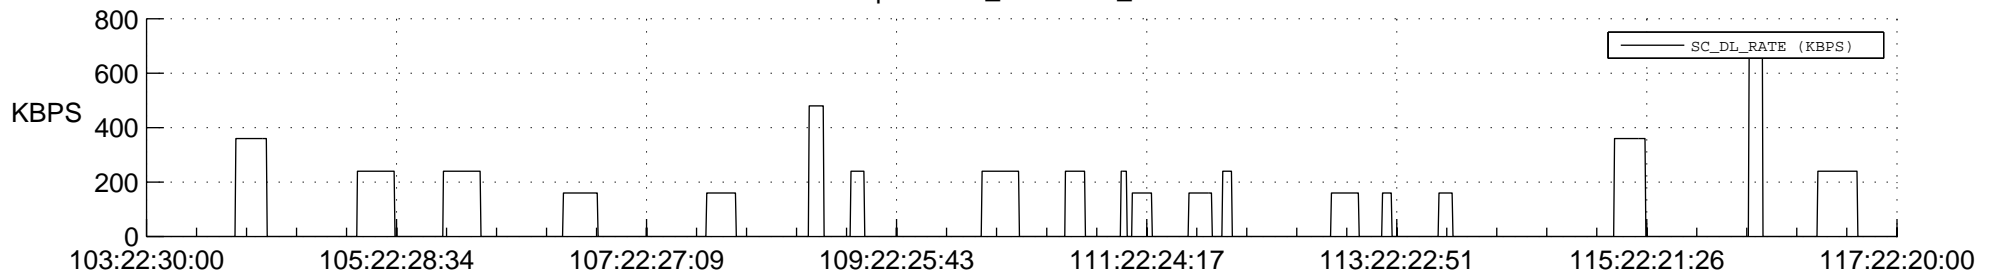

STEREO AHEAD SSR PCT Full Prediction

SWAVES_Percent_Full_Prediction

IMPACT_Percent_Full_Prediction

PLASTIC_Percent_Full_Prediction

Spacecraft_DownLink_Rate

Ground Time (2013:103:22:30:00.000 -2013:117:22:20:00.000)