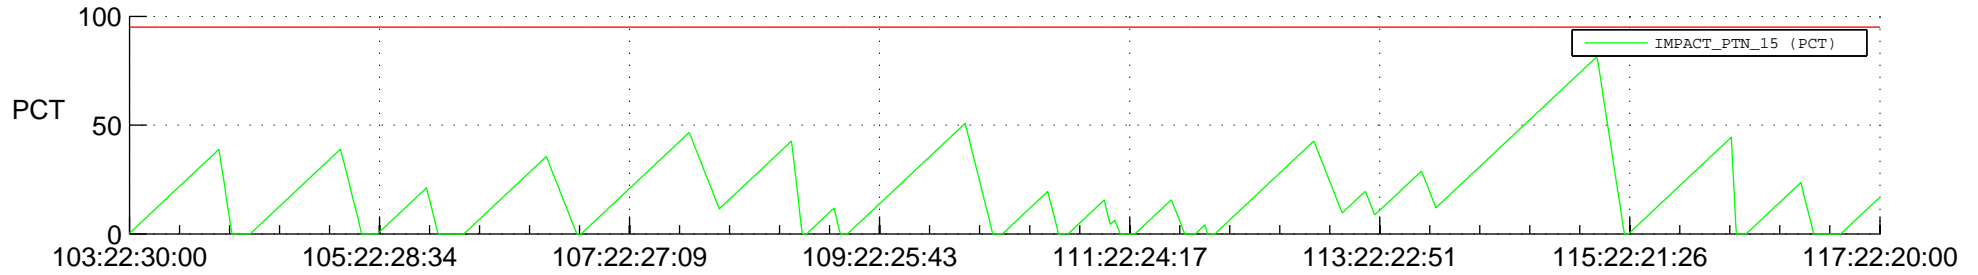

STEREO AHEAD SSR PCT Full Prediction

SWAVES_Percent_Full_Prediction

IMPACT_Percent_Full_Prediction

PLASTIC_Percent_Full_Prediction

Spacecraft_DownLink_Rate

Ground Time (2013:103:22:30:00.000 -2013:117:22:20:00.000)