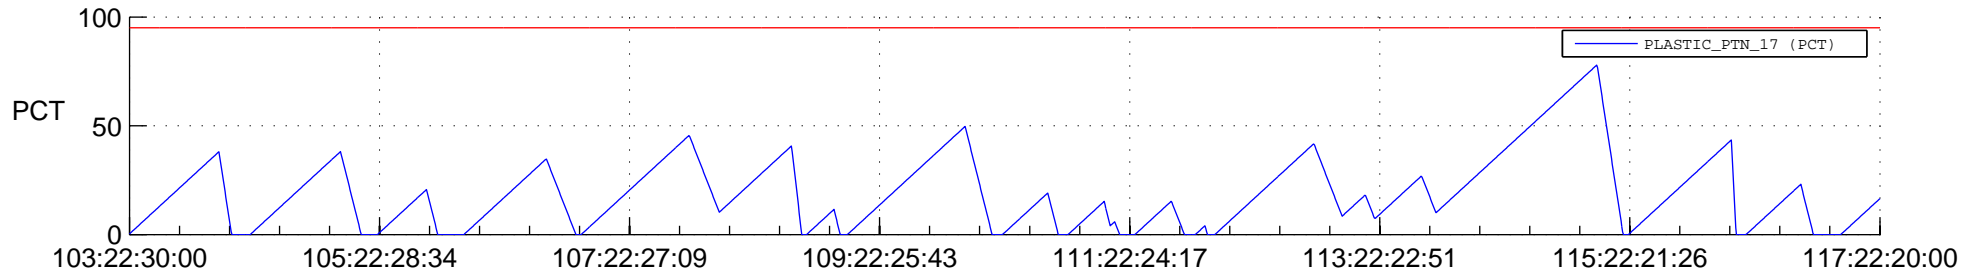

STEREO AHEAD SSR PCT Full Prediction

SWAVES_Percent_Full_Prediction

IMPACT_Percent_Full_Prediction

PLASTIC_Percent_Full_Prediction

Spacecraft_DownLink_Rate

Ground Time (2013:103:22:30:00.000 -2013:117:22:20:00.000)