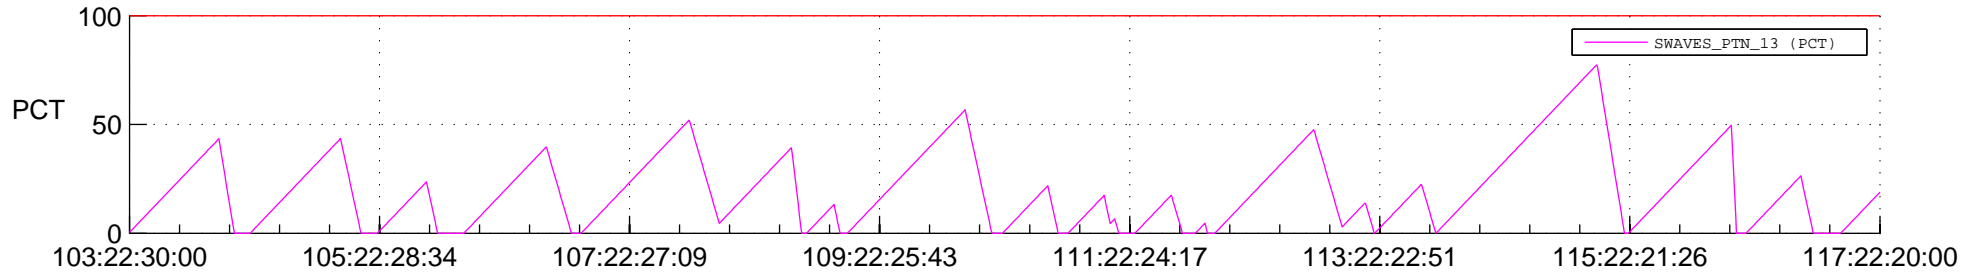

STEREO AHEAD SSR PCT Full Prediction

SWAVES_Percent_Full_Prediction

IMPACT_Percent_Full_Prediction

PLASTIC_Percent_Full_Prediction

Spacecraft_DownLink_Rate

Ground Time (2013:103:22:30:00.000 -2013:117:22:20:00.000)