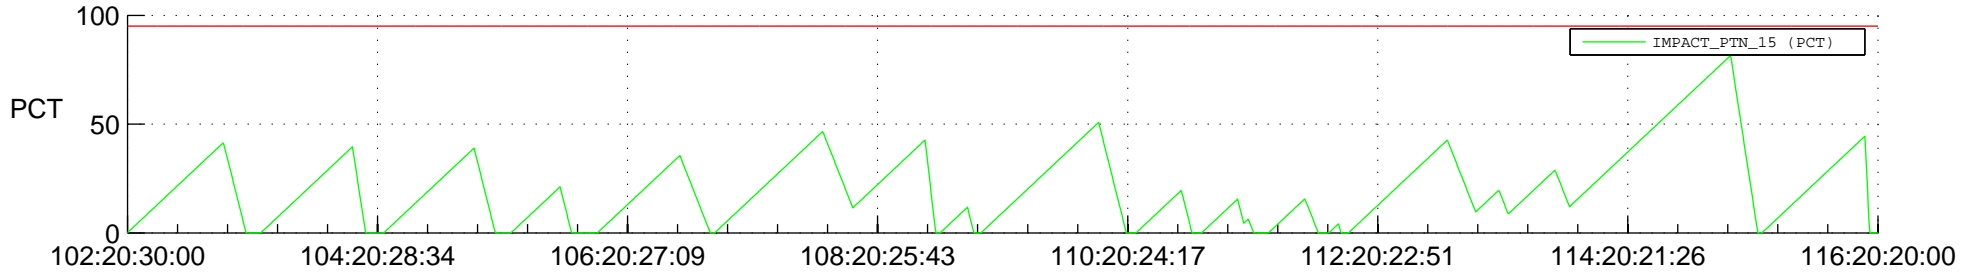

STEREO AHEAD SSR PCT Full Prediction

SWAVES_Percent_Full_Prediction

IMPACT_Percent_Full_Prediction

PLASTIC_Percent_Full_Prediction

Spacecraft_DownLink_Rate