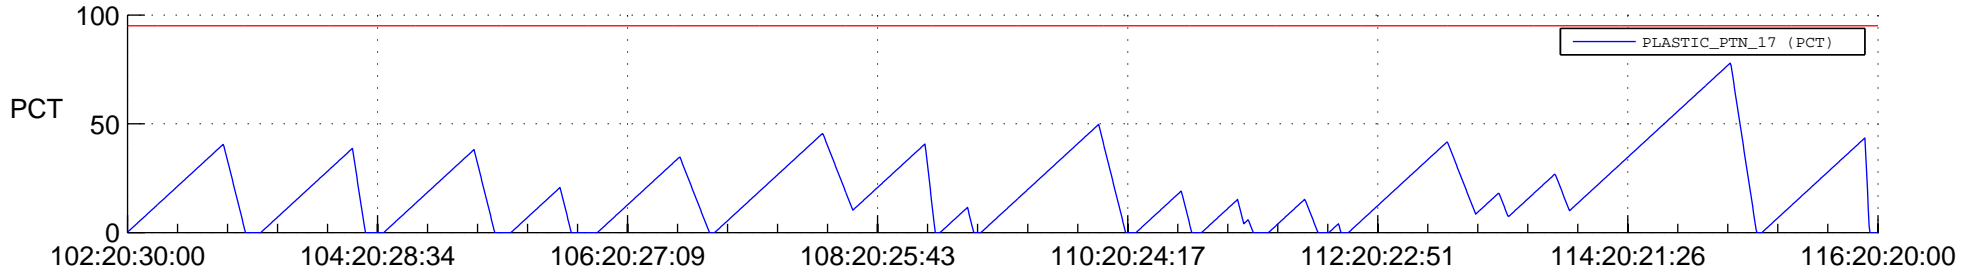

STEREO AHEAD SSR PCT Full Prediction

SWAVES_Percent_Full_Prediction

IMPACT_Percent_Full_Prediction

PLASTIC_Percent_Full_Prediction

Spacecraft_DownLink_Rate