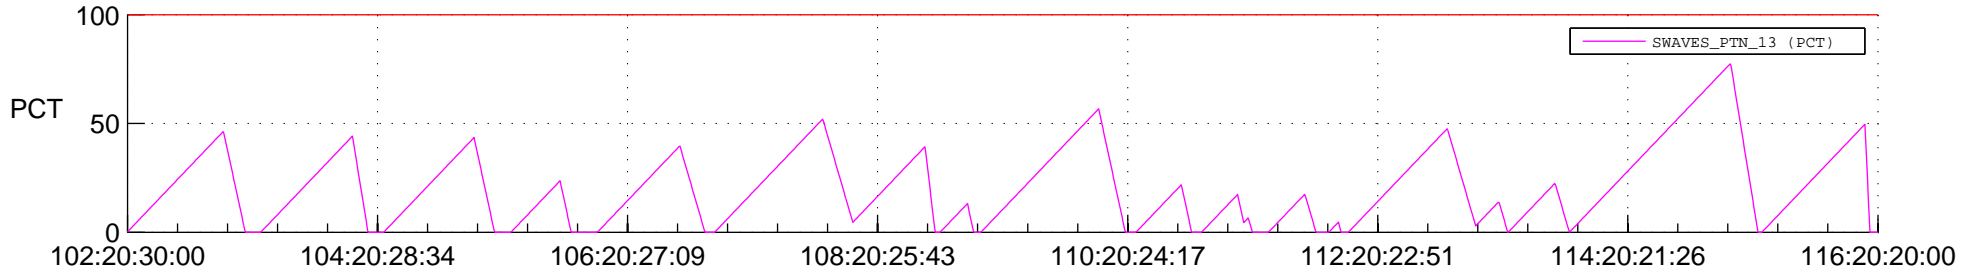

STEREO AHEAD SSR PCT Full Prediction

SWAVES_Percent_Full_Prediction

IMPACT_Percent_Full_Prediction

PLASTIC_Percent_Full_Prediction

Spacecraft_DownLink_Rate