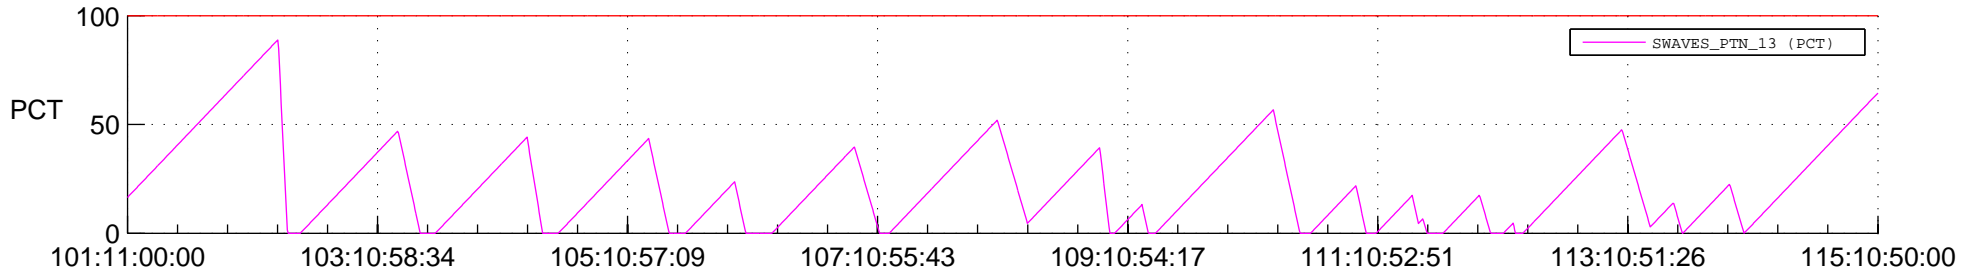

# STEREO AHEAD SSR PCT Full Prediction

## SWAVES\_Percent\_Full\_Prediction