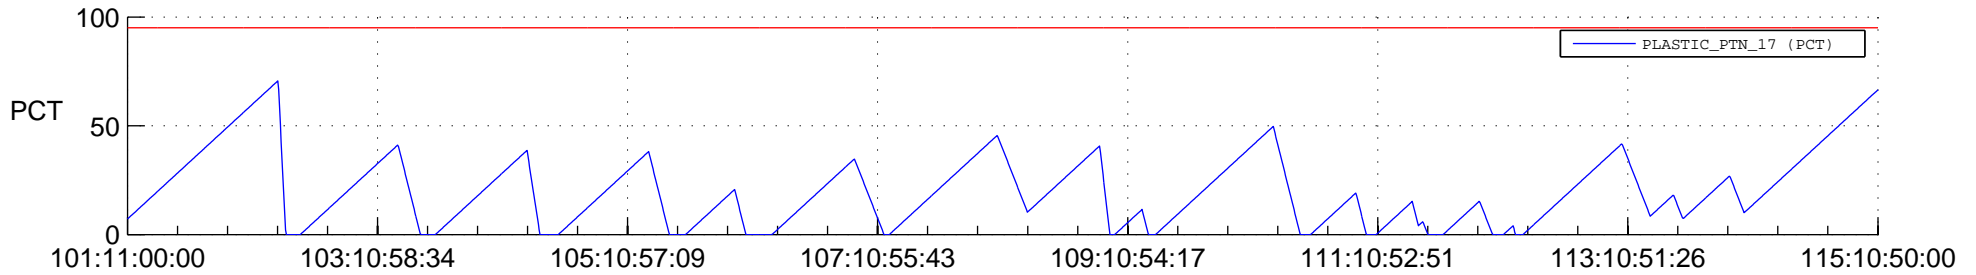

PLASTIC_Percent_Full_Prediction