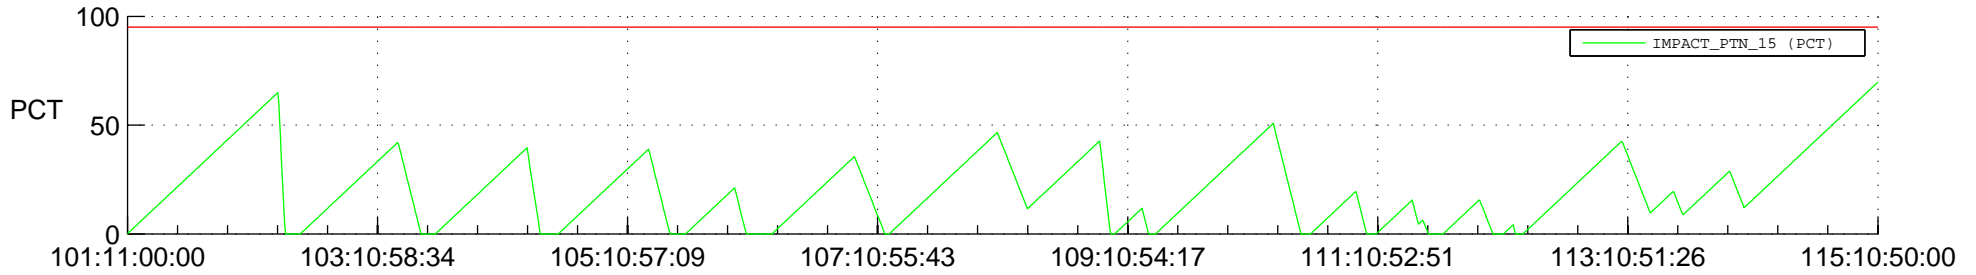

IMPACT_Percent_Full_Prediction