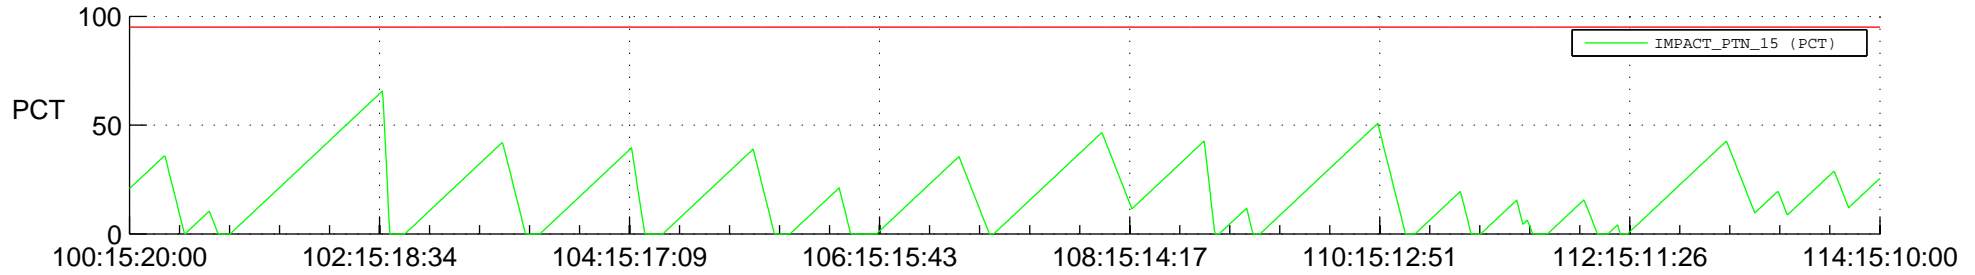

STEREO AHEAD SSR PCT Full Prediction

SWAVES_Percent_Full_Prediction

IMPACT_Percent_Full_Prediction

PLASTIC_Percent_Full_Prediction

Spacecraft_DownLink_Rate