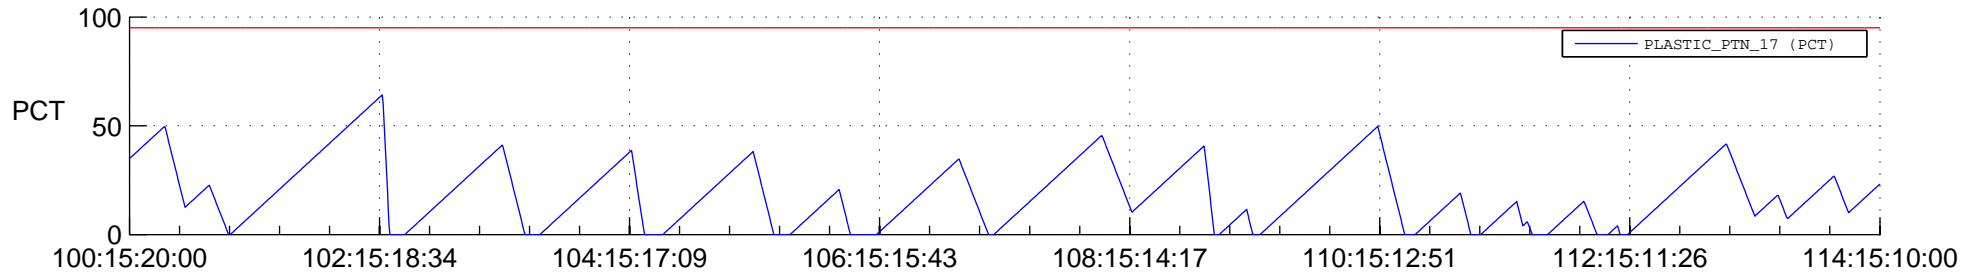

STEREO AHEAD SSR PCT Full Prediction

SWAVES_Percent_Full_Prediction

IMPACT_Percent_Full_Prediction

PLASTIC_Percent_Full_Prediction

Spacecraft_DownLink_Rate