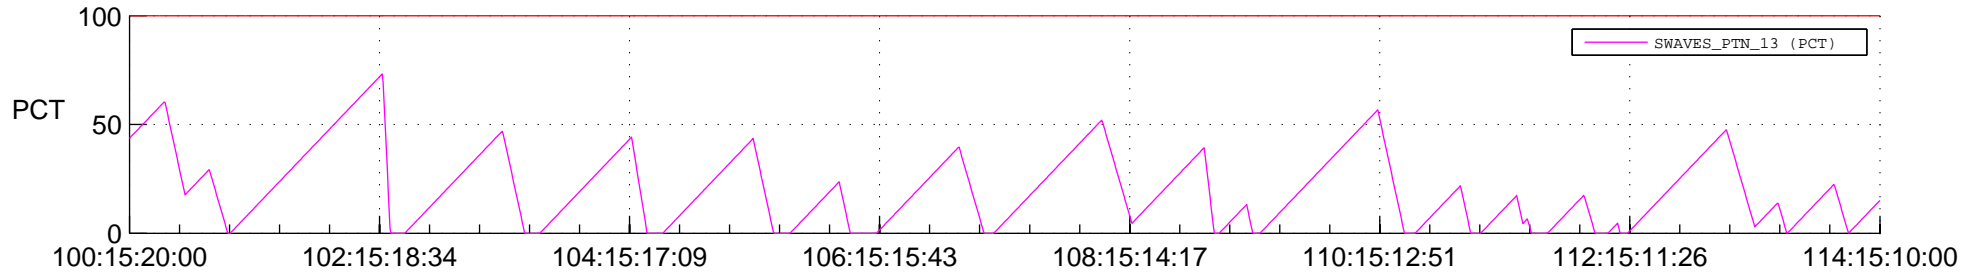

STEREO AHEAD SSR PCT Full Prediction

SWAVES_Percent_Full_Prediction

IMPACT_Percent_Full_Prediction

PLASTIC_Percent_Full_Prediction

Spacecraft_DownLink_Rate