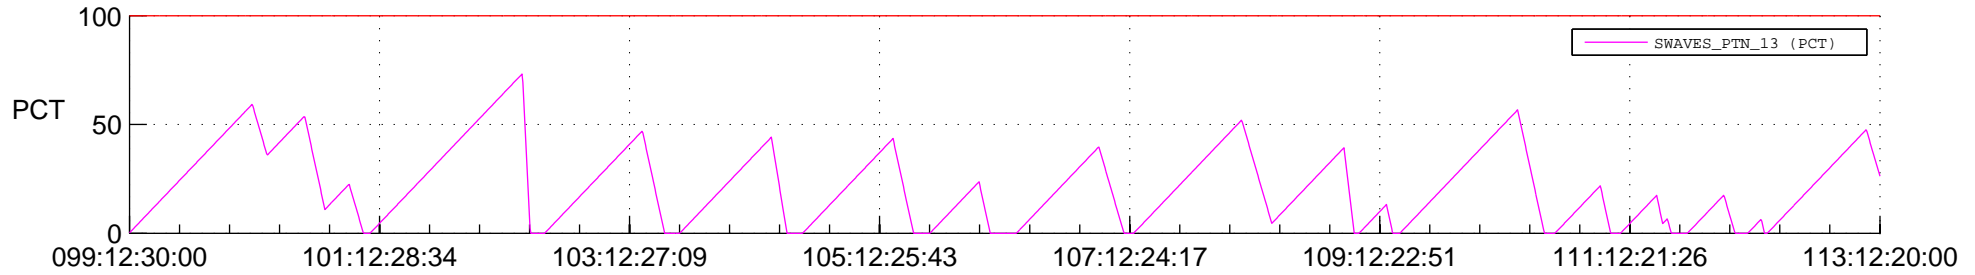

STEREO AHEAD SSR PCT Full Prediction

SWAVES_Percent_Full_Prediction

IMPACT_Percent_Full_Prediction

PLASTIC_Percent_Full_Prediction

Spacecraft_DownLink_Rate