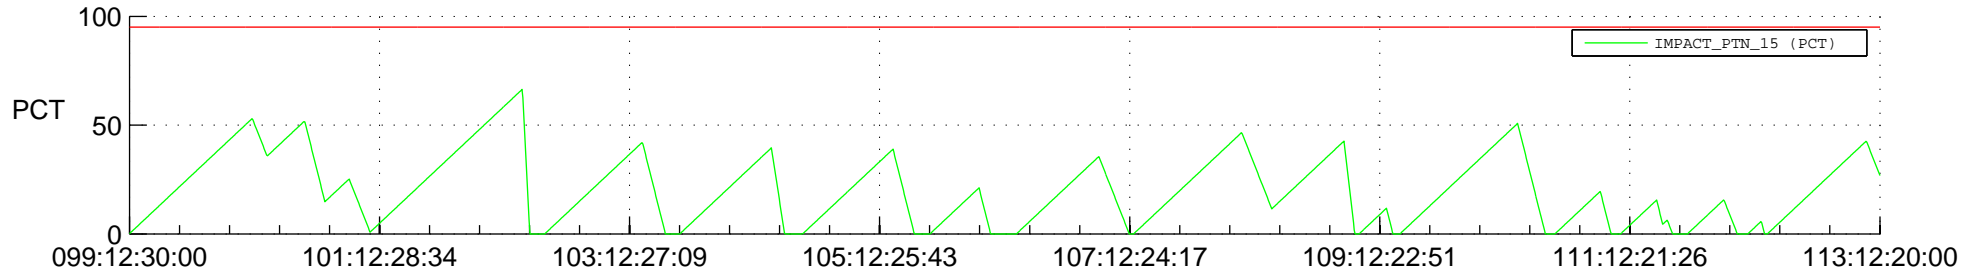

STEREO AHEAD SSR PCT Full Prediction

SWAVES_Percent_Full_Prediction

IMPACT_Percent_Full_Prediction

PLASTIC_Percent_Full_Prediction

Spacecraft_DownLink_Rate