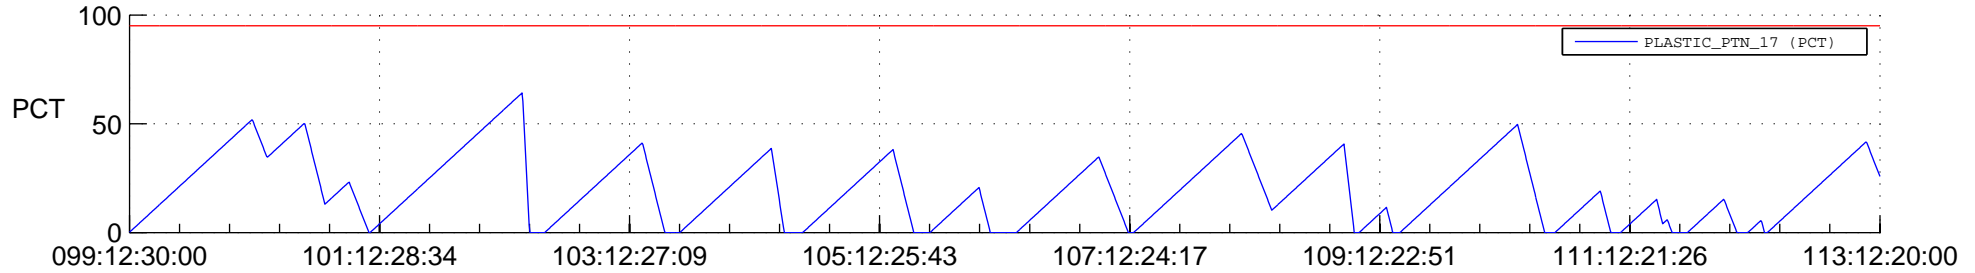

STEREO AHEAD SSR PCT Full Prediction

SWAVES_Percent_Full_Prediction

IMPACT_Percent_Full_Prediction

PLASTIC_Percent_Full_Prediction

Spacecraft_DownLink_Rate