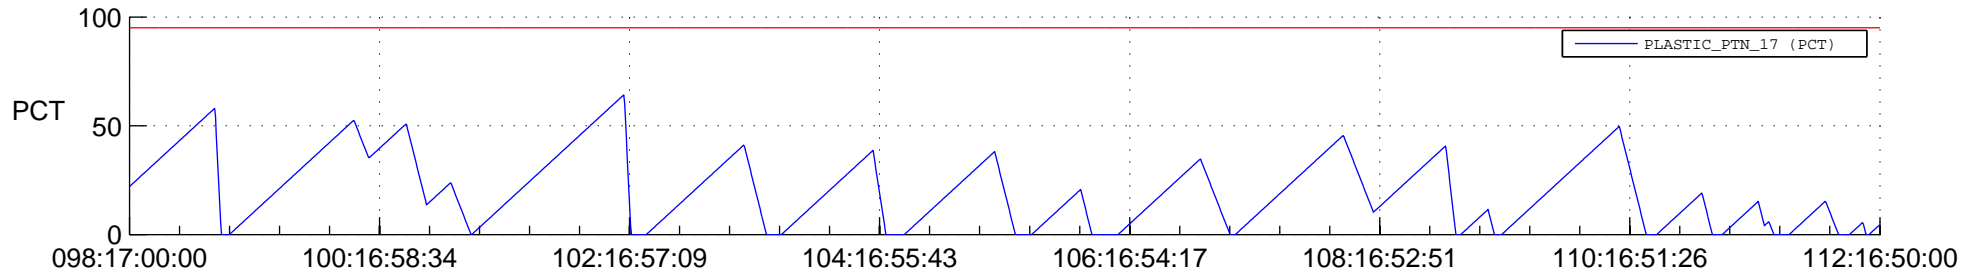

STEREO AHEAD SSR PCT Full Prediction

SWAVES_Percent_Full_Prediction

IMPACT_Percent_Full_Prediction

PLASTIC_Percent_Full_Prediction

Spacecraft_DownLink_Rate

Ground Time (2013:098:17:00:00.000 -2013:112:16:50:00.000)