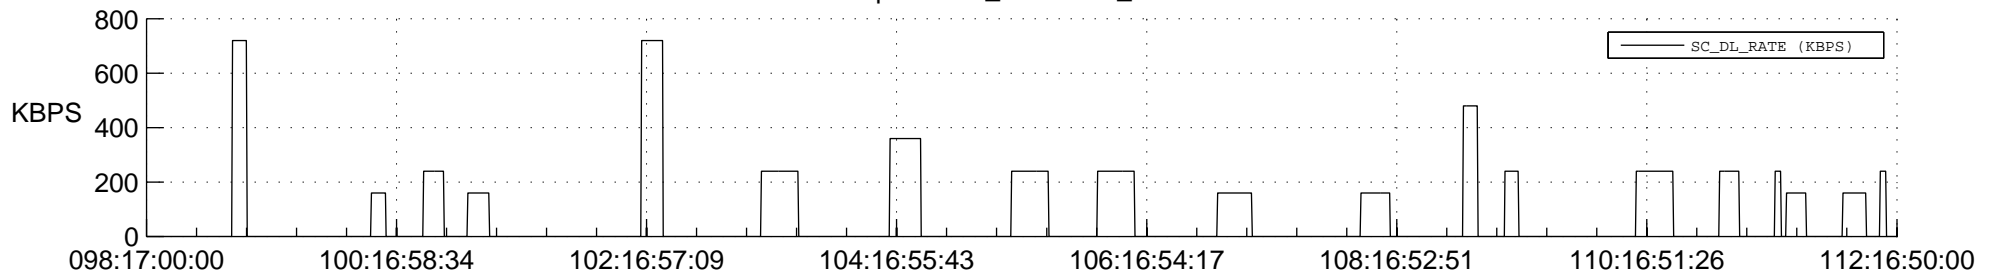

STEREO AHEAD SSR PCT Full Prediction

SWAVES_Percent_Full_Prediction

IMPACT_Percent_Full_Prediction

PLASTIC_Percent_Full_Prediction

Spacecraft_DownLink_Rate

Ground Time (2013:098:17:00:00.000 -2013:112:16:50:00.000)