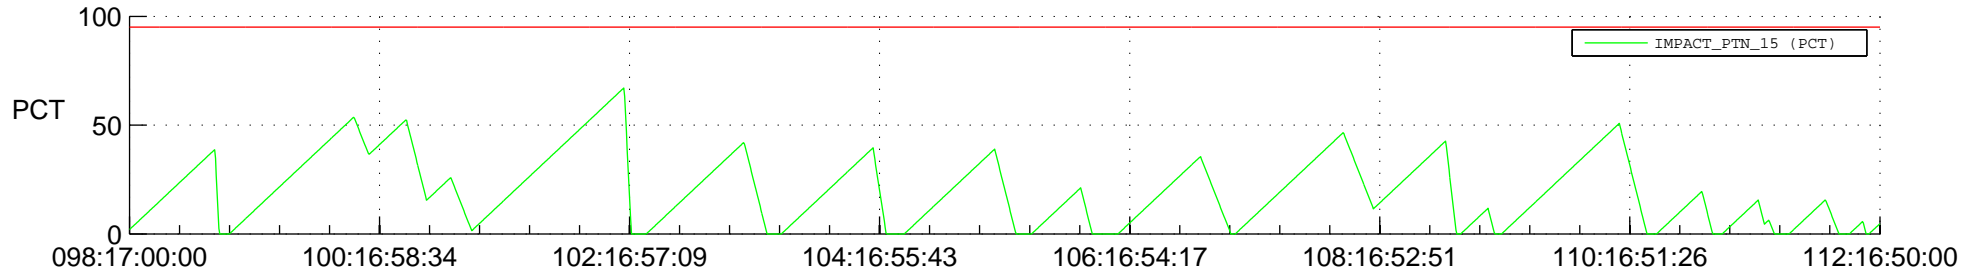

STEREO AHEAD SSR PCT Full Prediction

SWAVES_Percent_Full_Prediction

IMPACT_Percent_Full_Prediction

PLASTIC_Percent_Full_Prediction

Spacecraft_DownLink_Rate

Ground Time (2013:098:17:00:00.000 -2013:112:16:50:00.000)