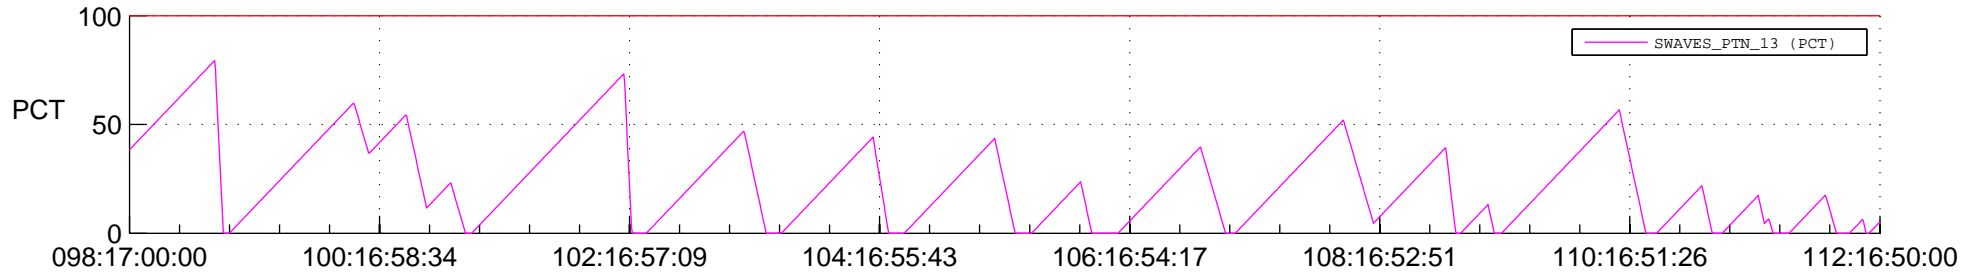

STEREO AHEAD SSR PCT Full Prediction

SWAVES_Percent_Full_Prediction

IMPACT_Percent_Full_Prediction

PLASTIC_Percent_Full_Prediction

Spacecraft_DownLink_Rate

Ground Time (2013:098:17:00:00.000 -2013:112:16:50:00.000)