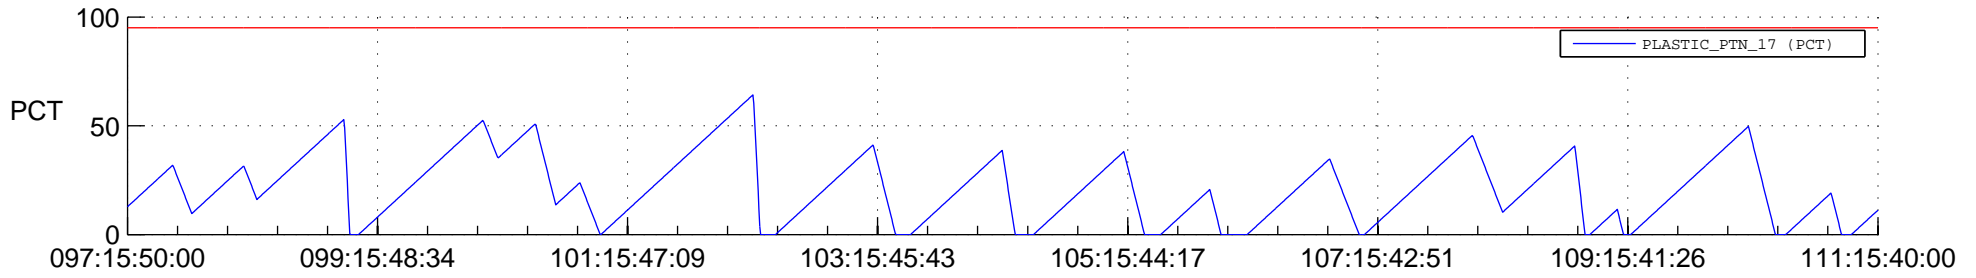

STEREO AHEAD SSR PCT Full Prediction

SWAVES_Percent_Full_Prediction

IMPACT_Percent_Full_Prediction

PLASTIC_Percent_Full_Prediction

Spacecraft_DownLink_Rate