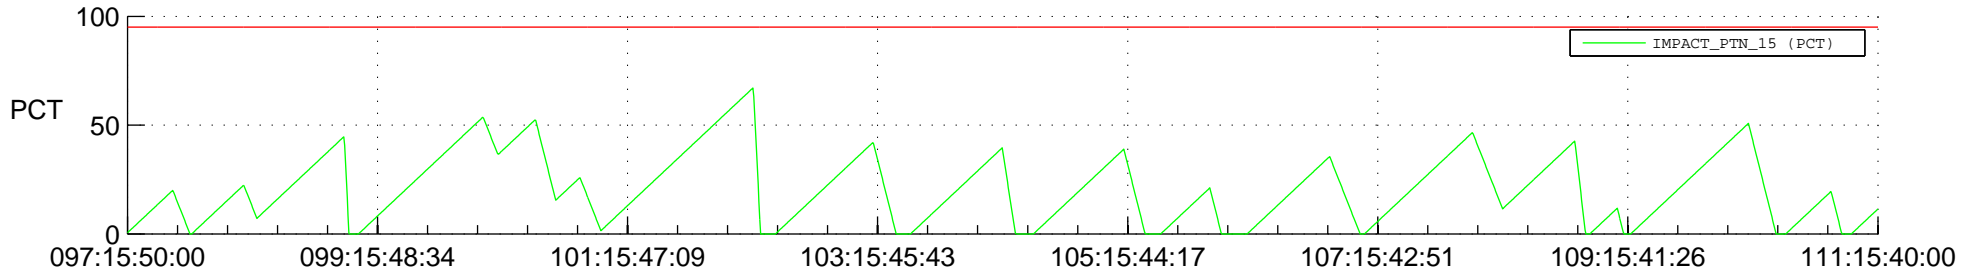

STEREO AHEAD SSR PCT Full Prediction

SWAVES_Percent_Full_Prediction

IMPACT_Percent_Full_Prediction

PLASTIC_Percent_Full_Prediction

Spacecraft_DownLink_Rate