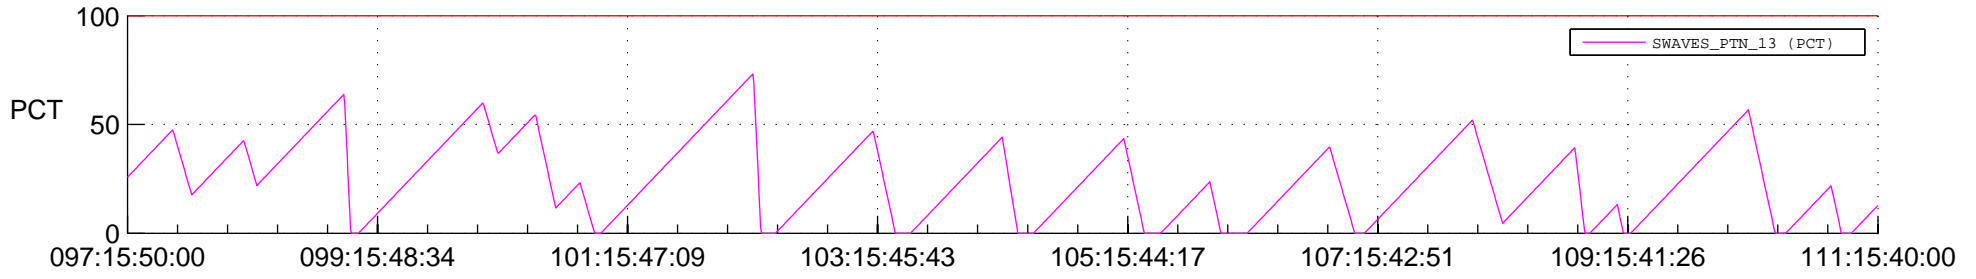

STEREO AHEAD SSR PCT Full Prediction

SWAVES_Percent_Full_Prediction

IMPACT_Percent_Full_Prediction

PLASTIC_Percent_Full_Prediction

Spacecraft_DownLink_Rate