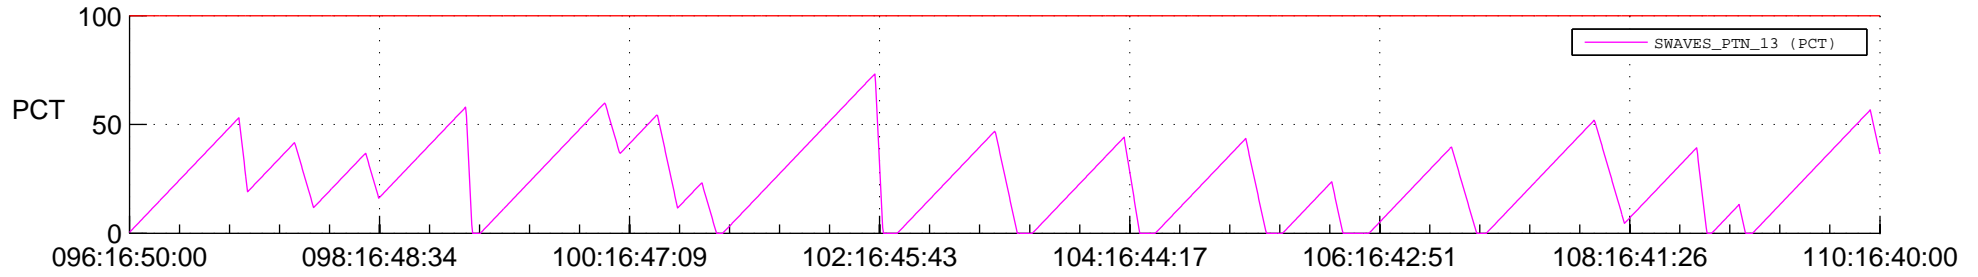

STEREO AHEAD SSR PCT Full Prediction

SWAVES_Percent_Full_Prediction

IMPACT_Percent_Full_Prediction

PLASTIC_Percent_Full_Prediction

Spacecraft_DownLink_Rate

Ground Time (2013:096:16:50:00.000 -2013:110:16:40:00.000)