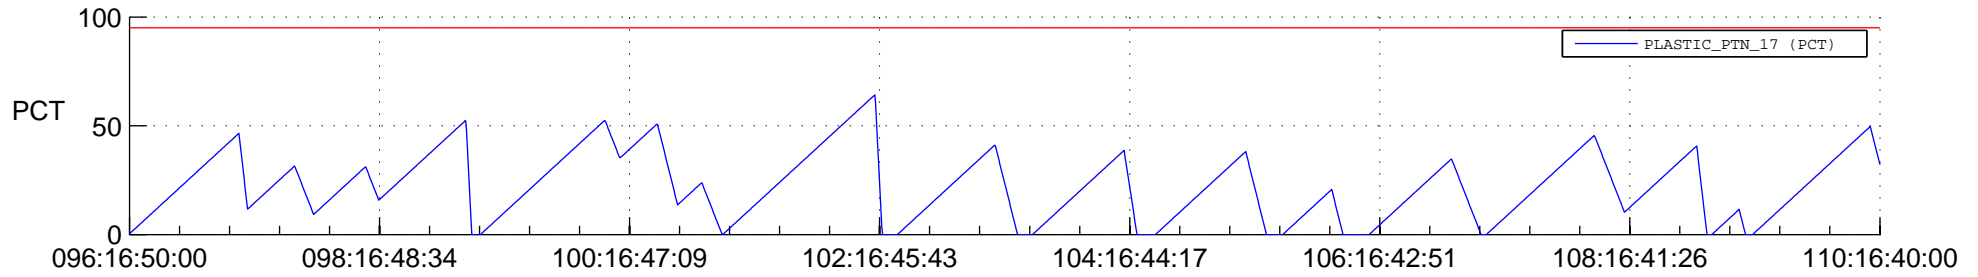

STEREO AHEAD SSR PCT Full Prediction

SWAVES_Percent_Full_Prediction

IMPACT_Percent_Full_Prediction

PLASTIC_Percent_Full_Prediction

Spacecraft_DownLink_Rate

Ground Time (2013:096:16:50:00.000 -2013:110:16:40:00.000)