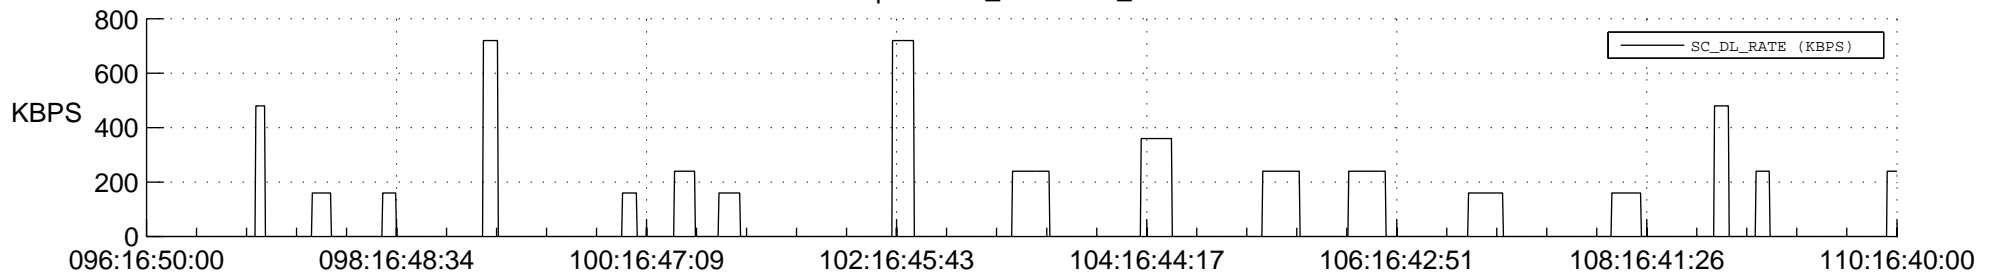

STEREO AHEAD SSR PCT Full Prediction

SWAVES_Percent_Full_Prediction

IMPACT_Percent_Full_Prediction

PLASTIC_Percent_Full_Prediction

Spacecraft_DownLink_Rate

Ground Time (2013:096:16:50:00.000 -2013:110:16:40:00.000)