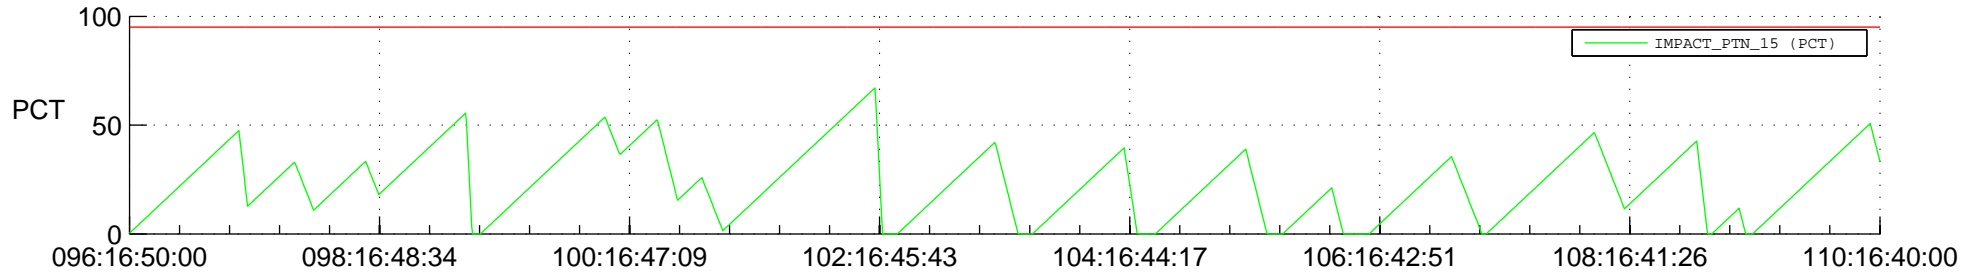

STEREO AHEAD SSR PCT Full Prediction

SWAVES_Percent_Full_Prediction

IMPACT_Percent_Full_Prediction

PLASTIC_Percent_Full_Prediction

Spacecraft_DownLink_Rate

Ground Time (2013:096:16:50:00.000 -2013:110:16:40:00.000)