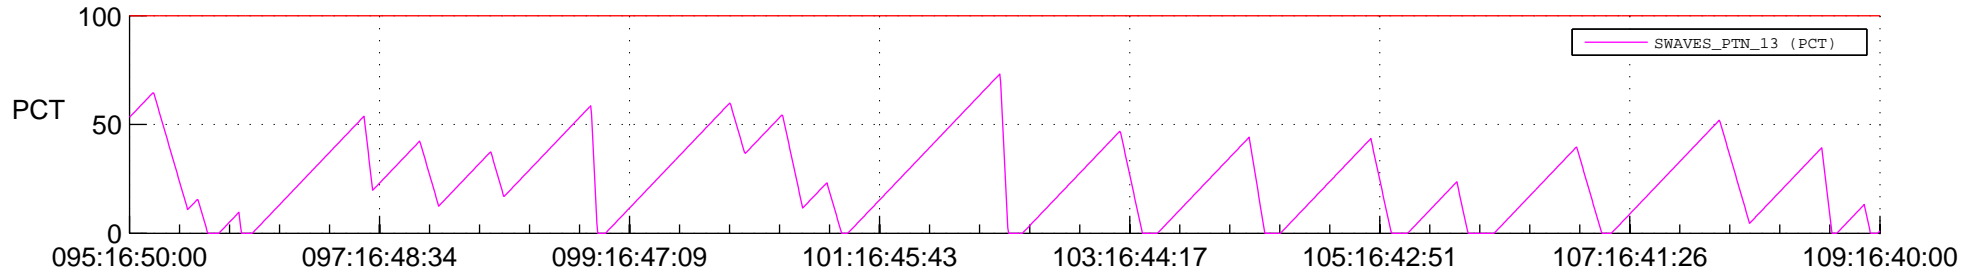

STEREO AHEAD SSR PCT Full Prediction

SWAVES_Percent_Full_Prediction

IMPACT_Percent_Full_Prediction

PLASTIC_Percent_Full_Prediction

Spacecraft_DownLink_Rate