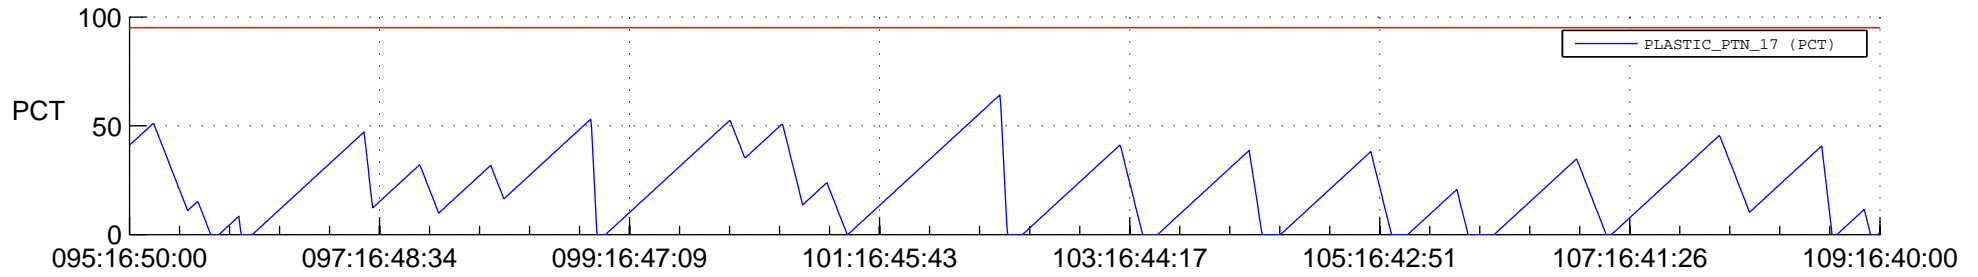

STEREO AHEAD SSR PCT Full Prediction

SWAVES_Percent_Full_Prediction

IMPACT_Percent_Full_Prediction

PLASTIC_Percent_Full_Prediction

Spacecraft_DownLink_Rate