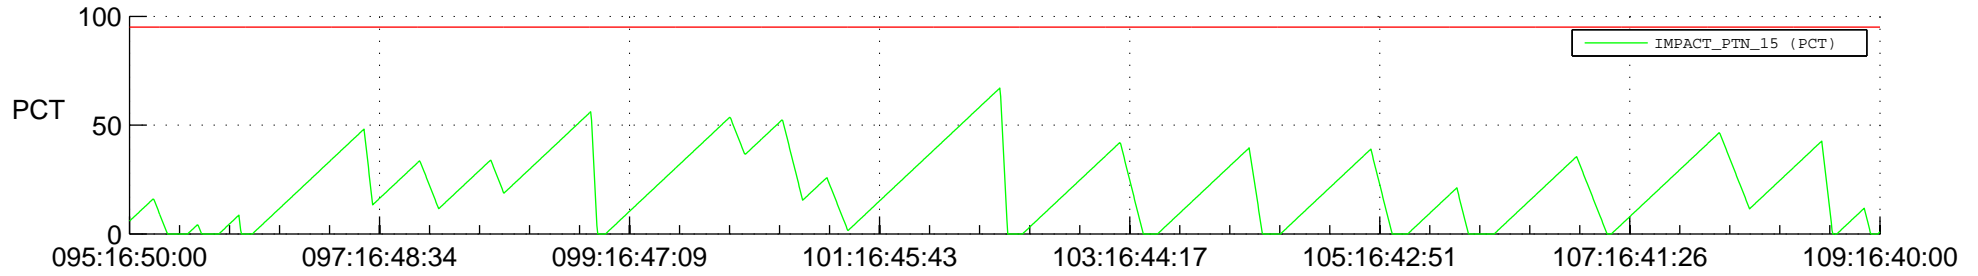

STEREO AHEAD SSR PCT Full Prediction

SWAVES_Percent_Full_Prediction

IMPACT_Percent_Full_Prediction

PLASTIC_Percent_Full_Prediction

Spacecraft_DownLink_Rate