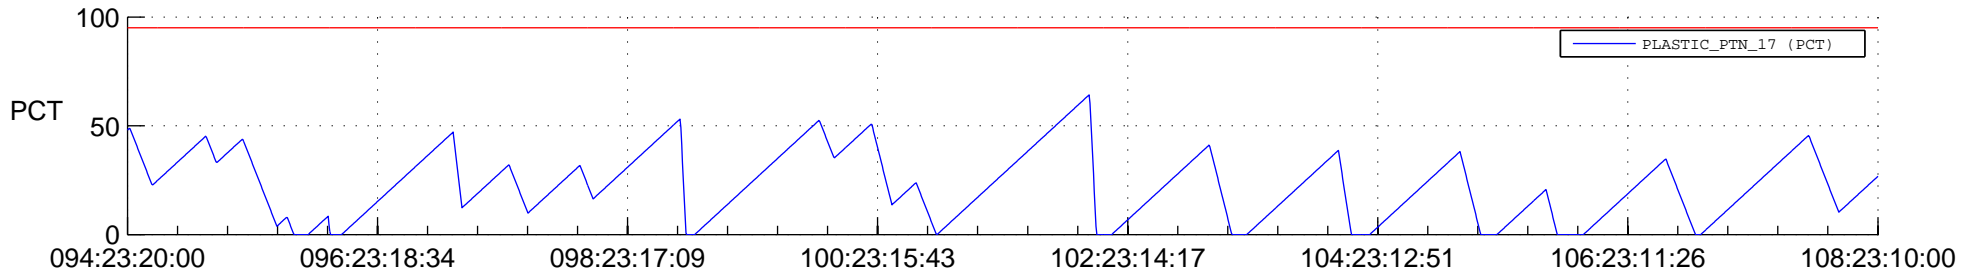

PLASTIC_Percent_Full_Prediction