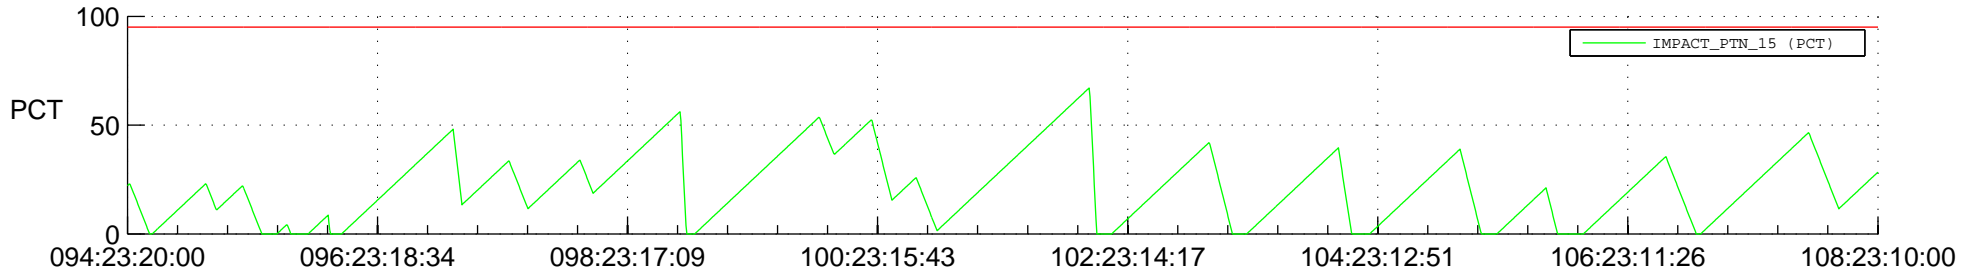

IMPACT_Percent_Full_Prediction