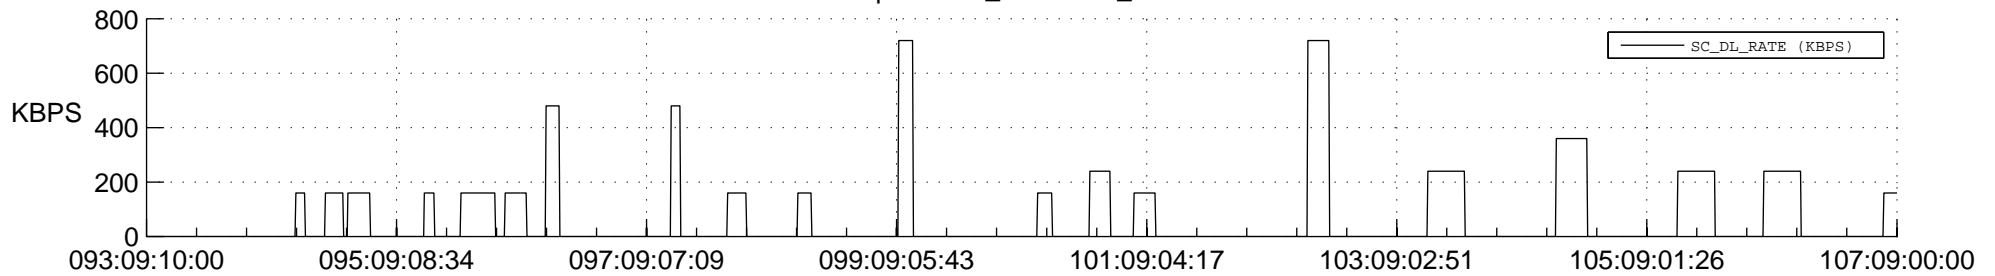

STEREO AHEAD SSR PCT Full Prediction

SWAVES_Percent_Full_Prediction

IMPACT_Percent_Full_Prediction

PLASTIC_Percent_Full_Prediction

Spacecraft_DownLink_Rate

Ground Time (2013:093:09:10:00.000 -2013:107:09:00:00.000)