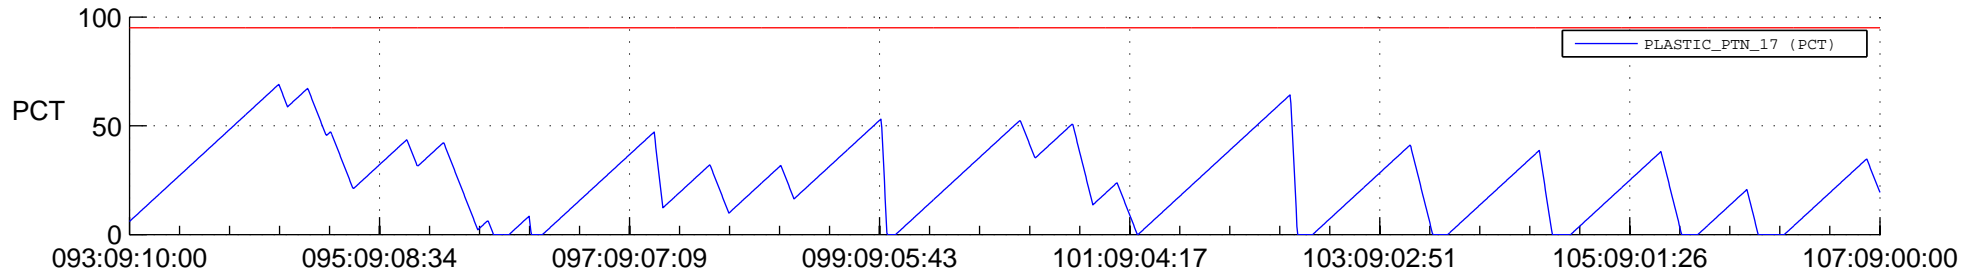

STEREO AHEAD SSR PCT Full Prediction

SWAVES_Percent_Full_Prediction

IMPACT_Percent_Full_Prediction

PLASTIC_Percent_Full_Prediction

Spacecraft_DownLink_Rate

Ground Time (2013:093:09:10:00.000 -2013:107:09:00:00.000)