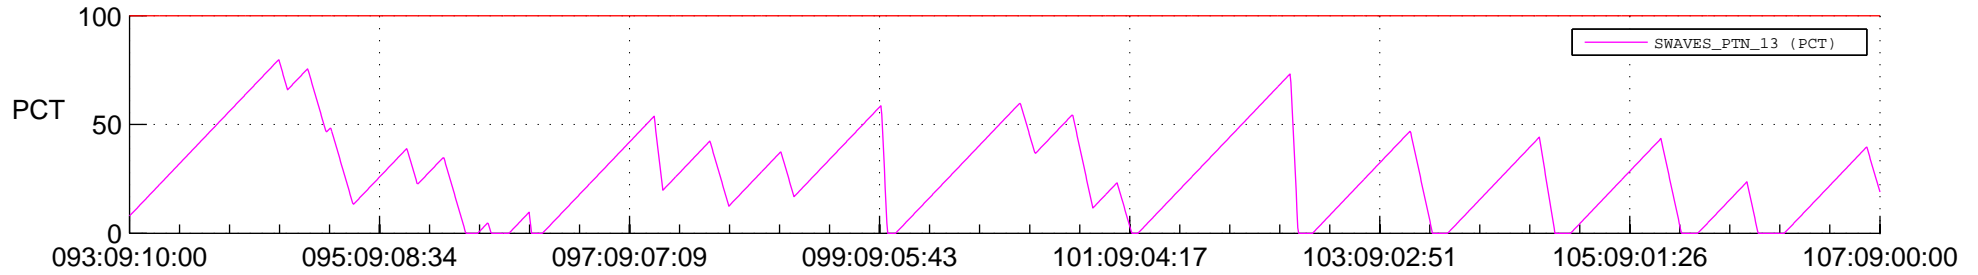

STEREO AHEAD SSR PCT Full Prediction

SWAVES_Percent_Full_Prediction

IMPACT_Percent_Full_Prediction

PLASTIC_Percent_Full_Prediction

Spacecraft_DownLink_Rate

Ground Time (2013:093:09:10:00.000 -2013:107:09:00:00.000)