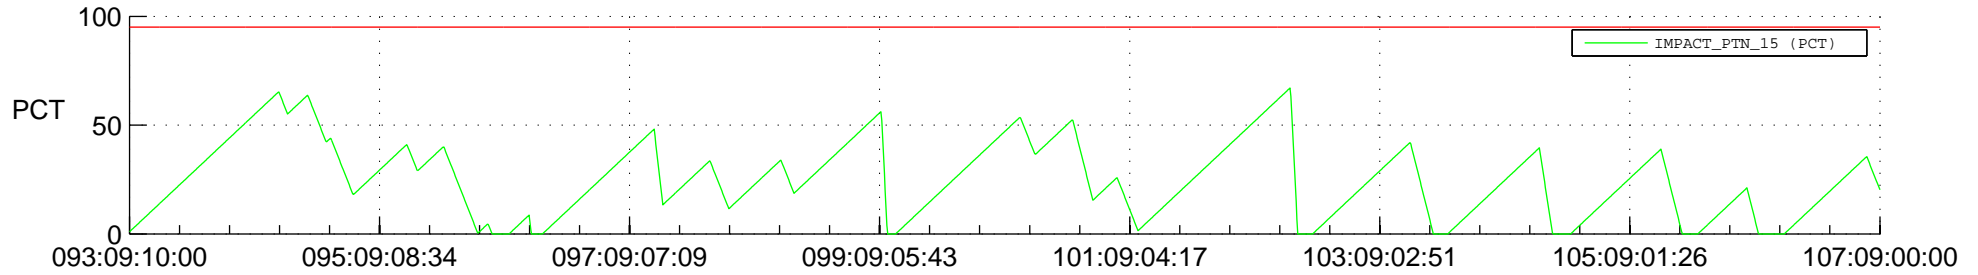

STEREO AHEAD SSR PCT Full Prediction

SWAVES_Percent_Full_Prediction

IMPACT_Percent_Full_Prediction

PLASTIC_Percent_Full_Prediction

Spacecraft_DownLink_Rate

Ground Time (2013:093:09:10:00.000 -2013:107:09:00:00.000)