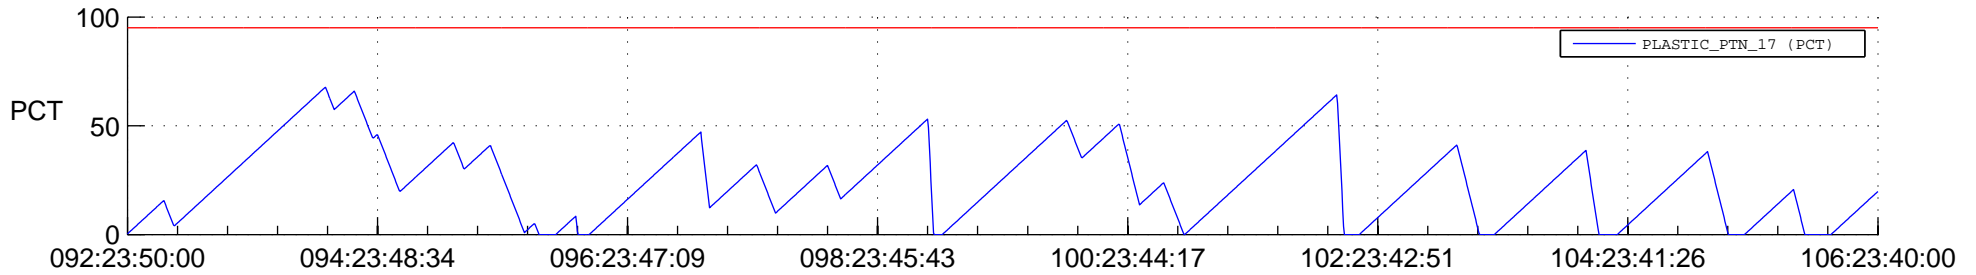

PLASTIC_Percent_Full_Prediction