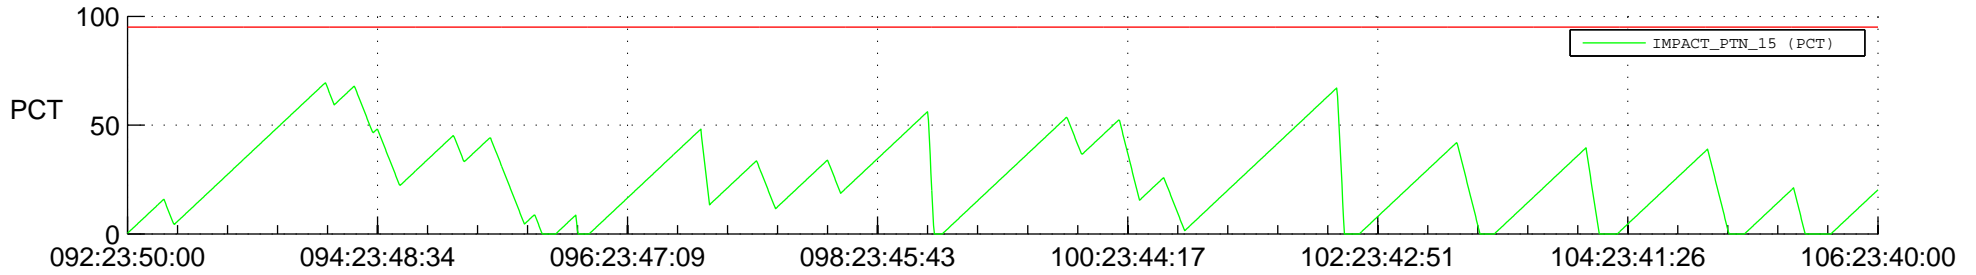

IMPACT_Percent_Full_Prediction