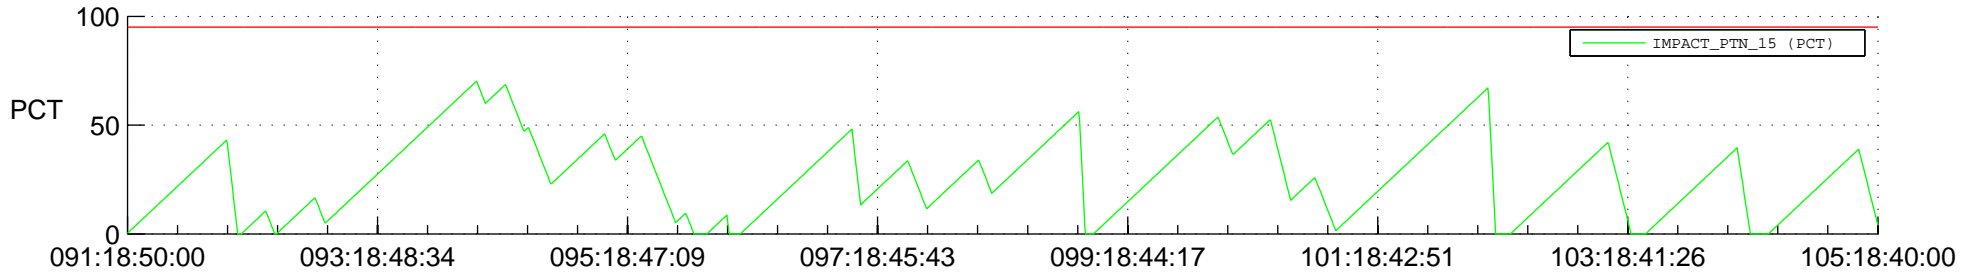

STEREO AHEAD SSR PCT Full Prediction

SWAVES_Percent_Full_Prediction

IMPACT_Percent_Full_Prediction

PLASTIC_Percent_Full_Prediction

Spacecraft_DownLink_Rate

Ground Time (2013:091:18:50:00.000 -2013:105:18:40:00.000)