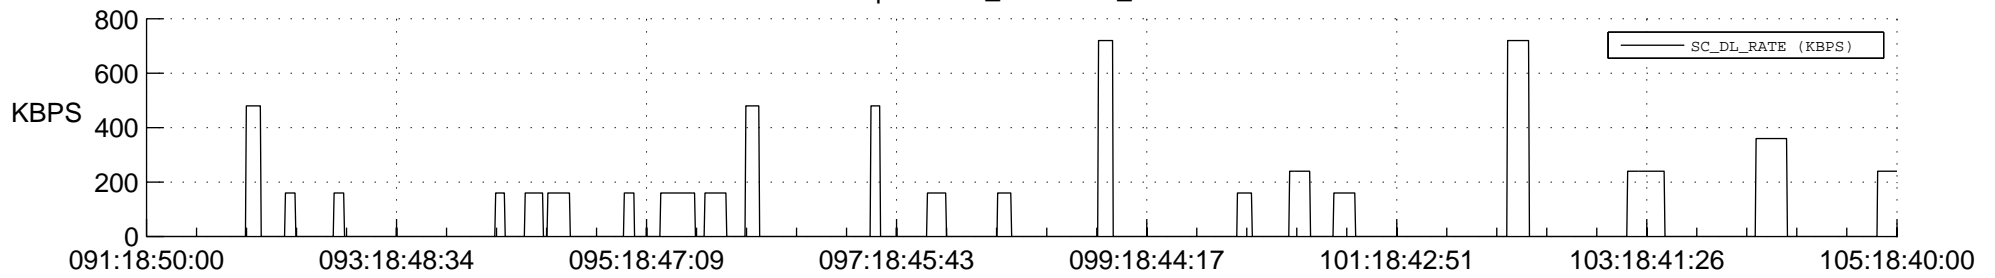

STEREO AHEAD SSR PCT Full Prediction

SWAVES_Percent_Full_Prediction

IMPACT_Percent_Full_Prediction

PLASTIC_Percent_Full_Prediction

Spacecraft_DownLink_Rate

Ground Time (2013:091:18:50:00.000 -2013:105:18:40:00.000)