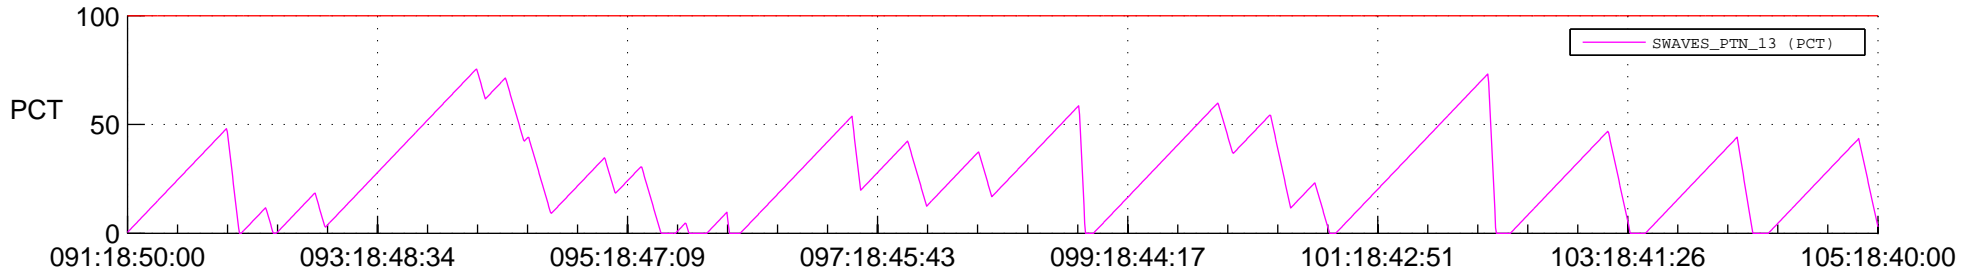

STEREO AHEAD SSR PCT Full Prediction

SWAVES_Percent_Full_Prediction

IMPACT_Percent_Full_Prediction

PLASTIC_Percent_Full_Prediction

Spacecraft_DownLink_Rate

Ground Time (2013:091:18:50:00.000 -2013:105:18:40:00.000)