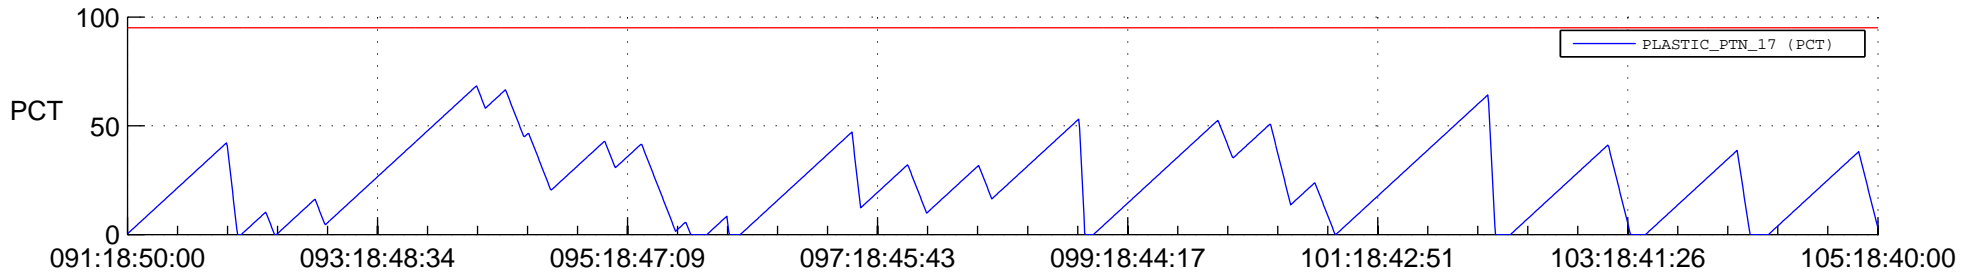

STEREO AHEAD SSR PCT Full Prediction

SWAVES_Percent_Full_Prediction

IMPACT_Percent_Full_Prediction

PLASTIC_Percent_Full_Prediction

Spacecraft_DownLink_Rate

Ground Time (2013:091:18:50:00.000 -2013:105:18:40:00.000)