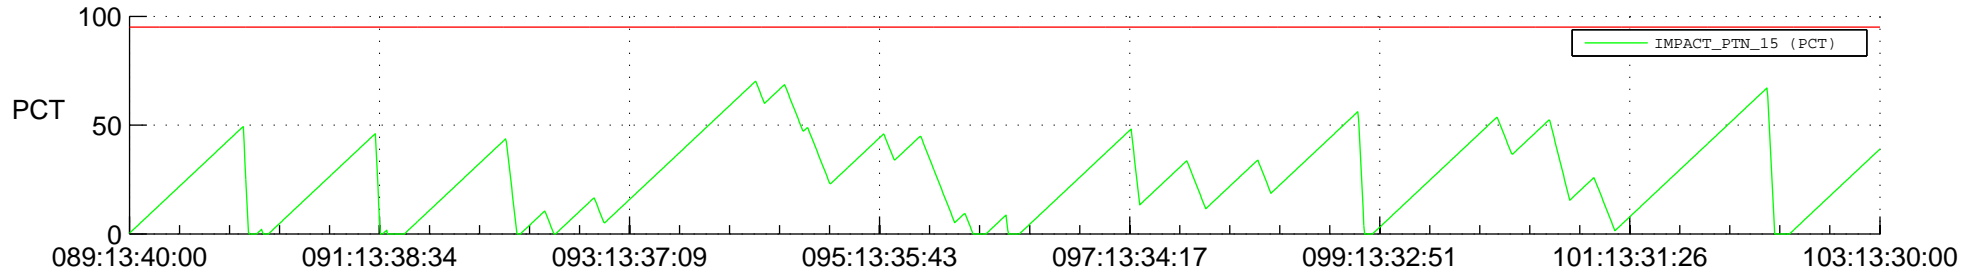

STEREO AHEAD SSR PCT Full Prediction

SWAVES_Percent_Full_Prediction

IMPACT_Percent_Full_Prediction

PLASTIC_Percent_Full_Prediction

Spacecraft_DownLink_Rate