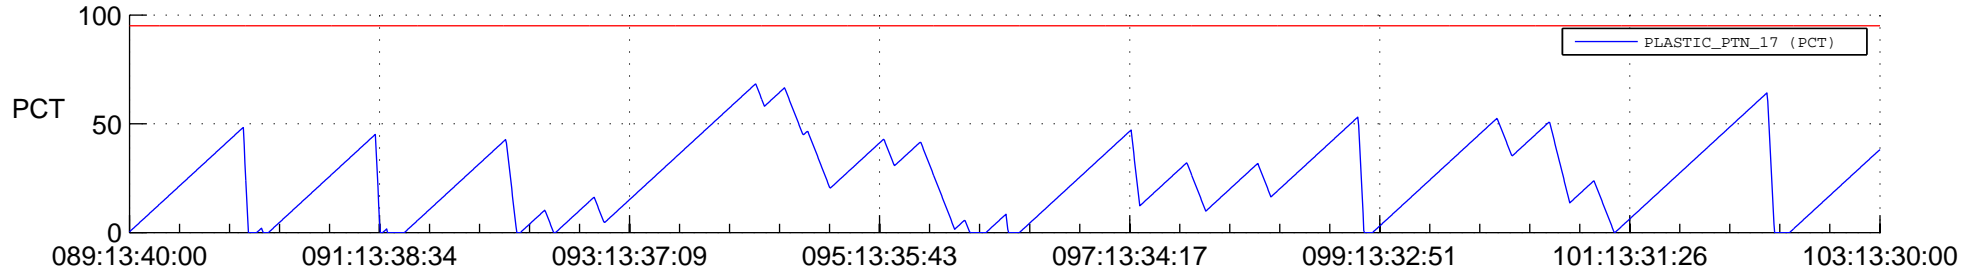

STEREO AHEAD SSR PCT Full Prediction

SWAVES_Percent_Full_Prediction

IMPACT_Percent_Full_Prediction

PLASTIC_Percent_Full_Prediction

Spacecraft_DownLink_Rate