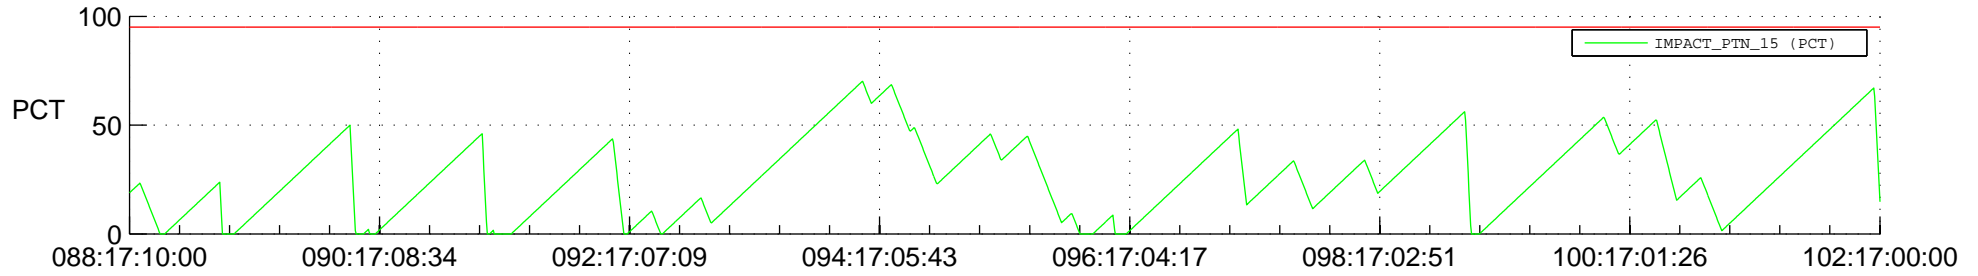

STEREO AHEAD SSR PCT Full Prediction

SWAVES_Percent_Full_Prediction

IMPACT_Percent_Full_Prediction

PLASTIC_Percent_Full_Prediction

Spacecraft_DownLink_Rate

Ground Time (2013:088:17:10:00.000 -2013:102:17:00:00.000)