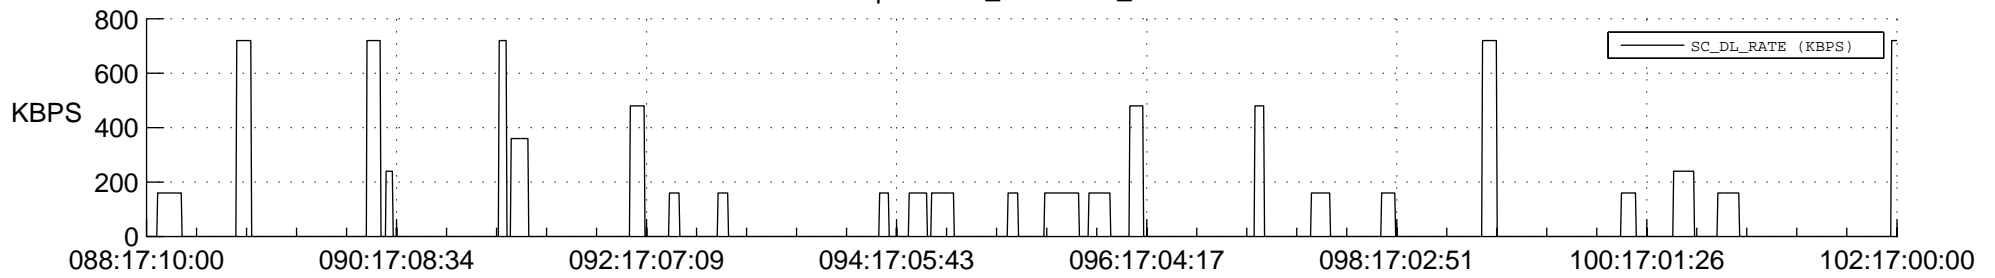

STEREO AHEAD SSR PCT Full Prediction

SWAVES_Percent_Full_Prediction

IMPACT_Percent_Full_Prediction

PLASTIC_Percent_Full_Prediction

Spacecraft_DownLink_Rate

Ground Time (2013:088:17:10:00.000 -2013:102:17:00:00.000)