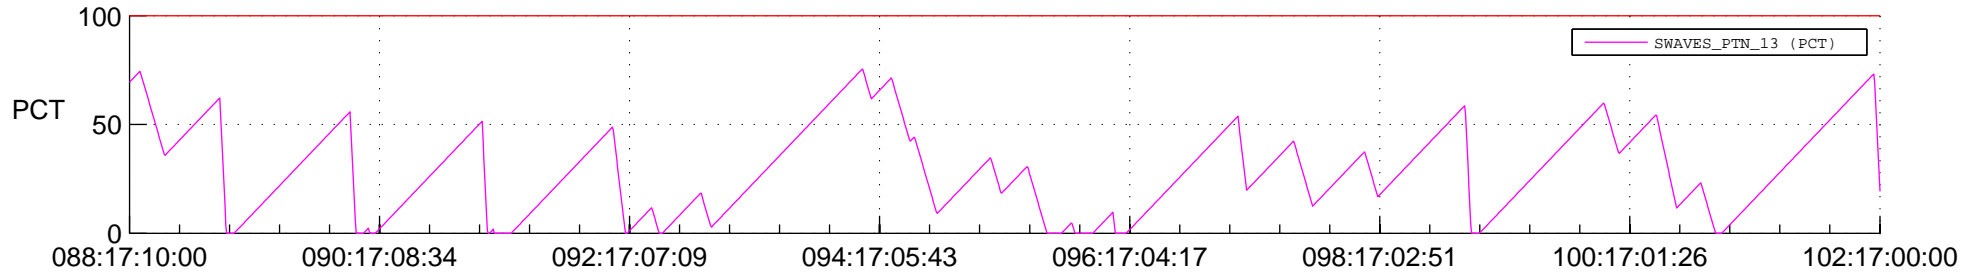

STEREO AHEAD SSR PCT Full Prediction

SWAVES_Percent_Full_Prediction

IMPACT_Percent_Full_Prediction

PLASTIC_Percent_Full_Prediction

Spacecraft_DownLink_Rate

Ground Time (2013:088:17:10:00.000 -2013:102:17:00:00.000)