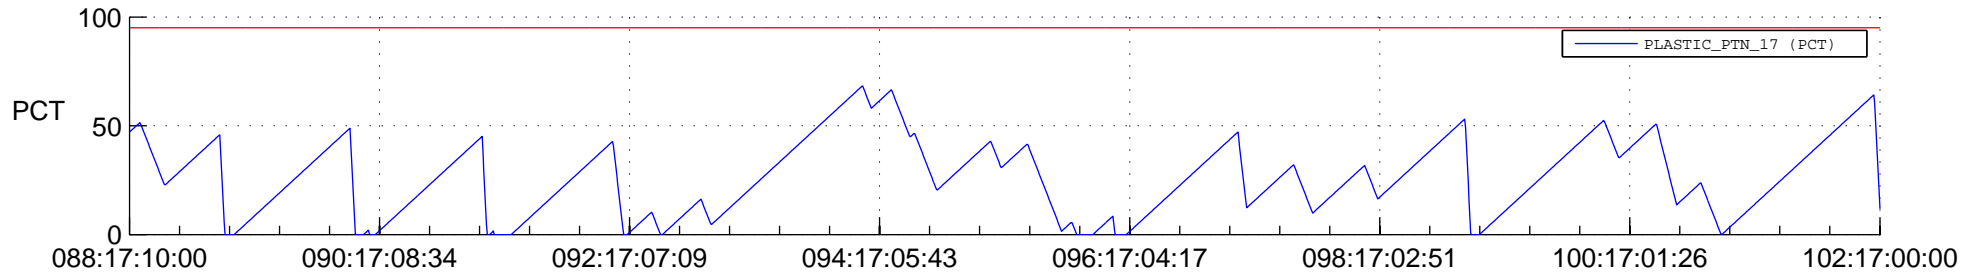

STEREO AHEAD SSR PCT Full Prediction

SWAVES_Percent_Full_Prediction

IMPACT_Percent_Full_Prediction

PLASTIC_Percent_Full_Prediction

Spacecraft_DownLink_Rate

Ground Time (2013:088:17:10:00.000 -2013:102:17:00:00.000)