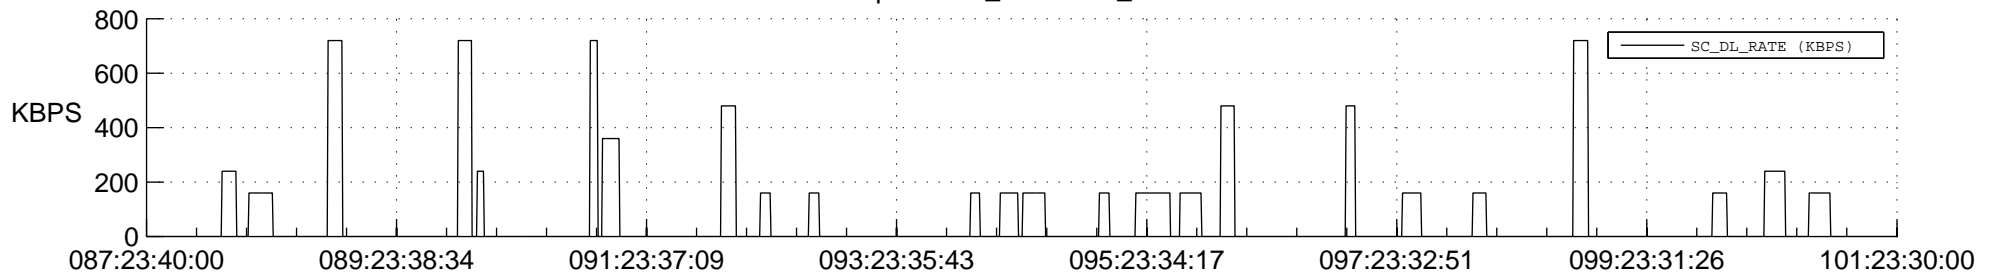

STEREO AHEAD SSR PCT Full Prediction

SWAVES_Percent_Full_Prediction

IMPACT_Percent_Full_Prediction

PLASTIC_Percent_Full_Prediction

Spacecraft_DownLink_Rate

Ground Time (2013:087:23:40:00.000 -2013:101:23:30:00.000)