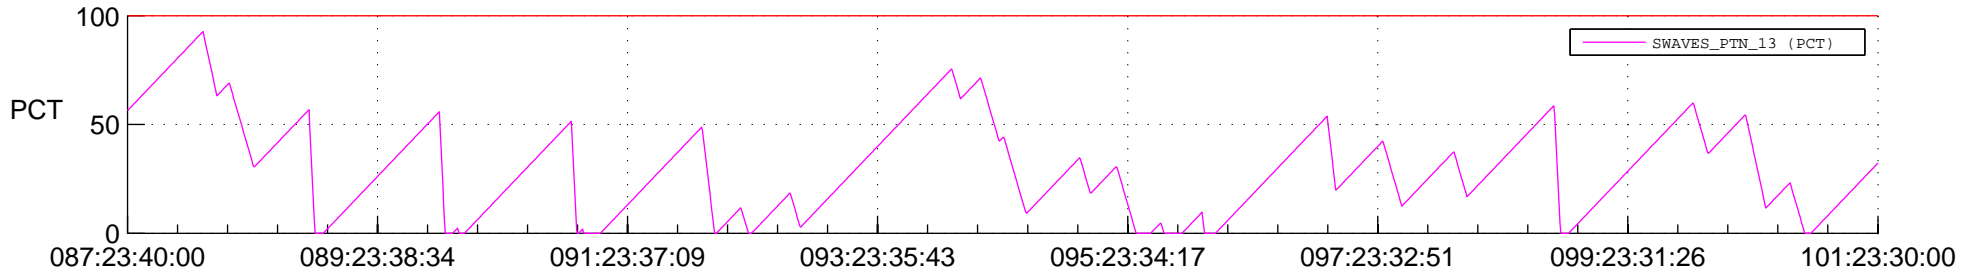

STEREO AHEAD SSR PCT Full Prediction

SWAVES_Percent_Full_Prediction

IMPACT_Percent_Full_Prediction

PLASTIC_Percent_Full_Prediction

Spacecraft_DownLink_Rate

Ground Time (2013:087:23:40:00.000 -2013:101:23:30:00.000)