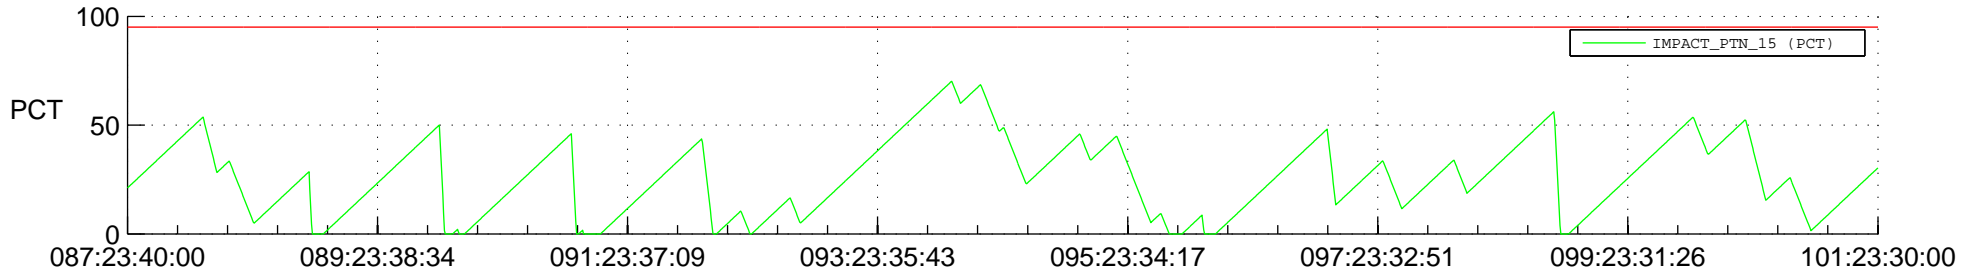

STEREO AHEAD SSR PCT Full Prediction

SWAVES_Percent_Full_Prediction

IMPACT_Percent_Full_Prediction

PLASTIC_Percent_Full_Prediction

Spacecraft_DownLink_Rate

Ground Time (2013:087:23:40:00.000 -2013:101:23:30:00.000)