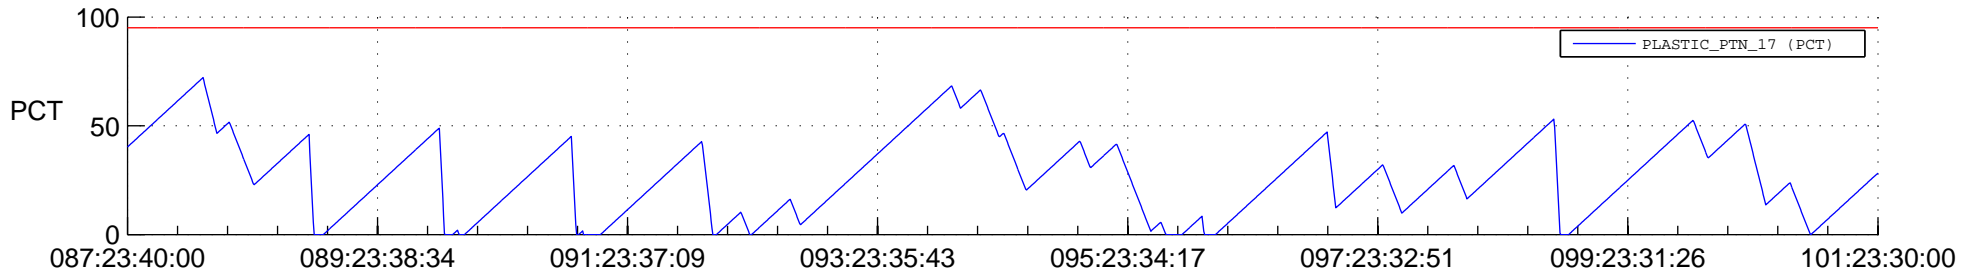

STEREO AHEAD SSR PCT Full Prediction

SWAVES_Percent_Full_Prediction

IMPACT_Percent_Full_Prediction

PLASTIC_Percent_Full_Prediction

Spacecraft_DownLink_Rate

Ground Time (2013:087:23:40:00.000 -2013:101:23:30:00.000)