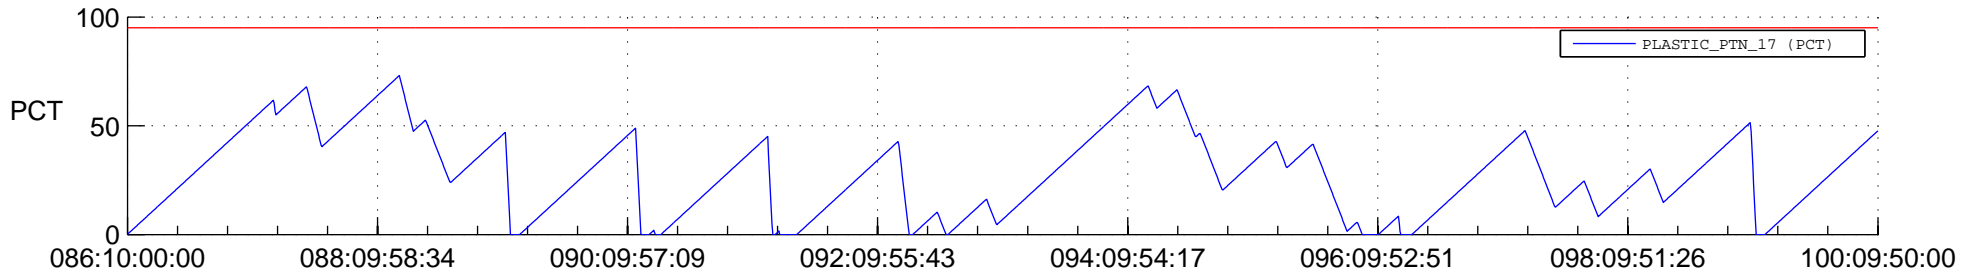

# STEREO AHEAD SSR PCT Full Prediction

## SWAVES\_Percent\_Full\_Prediction

## Spacecraft\_DownLink\_Rate

Ground Time (2013:086:10:00:00.000 -2013:100:09:50:00.000)