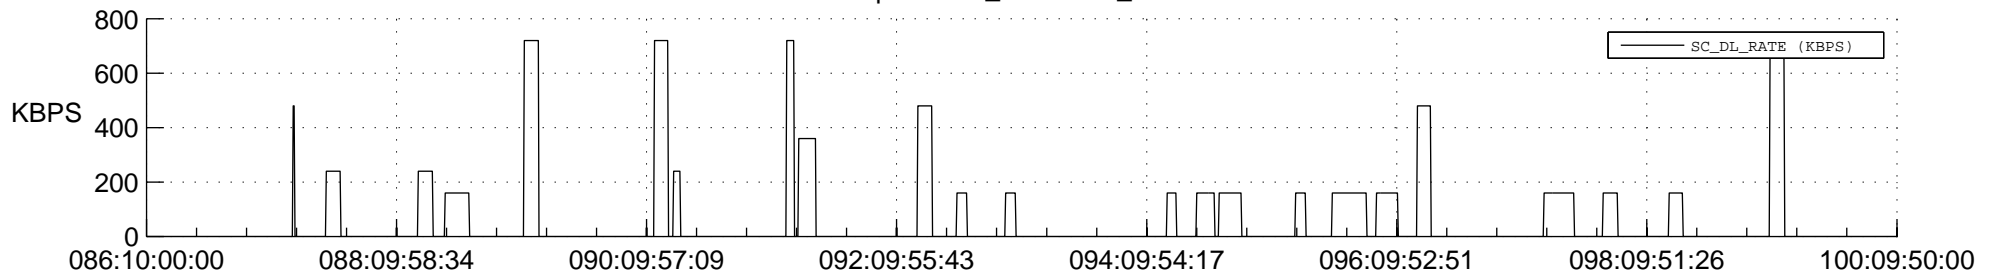

## Spacecraft\_DownLink\_Rate

Ground Time (2013:086:10:00:00.000 -2013:100:09:50:00.000)