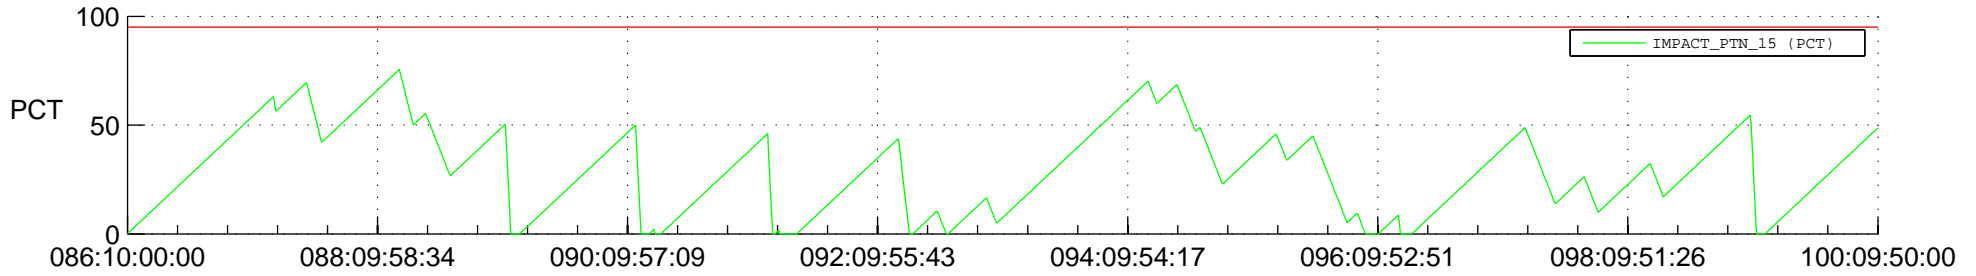

IMPACT_Percent_Full_Prediction