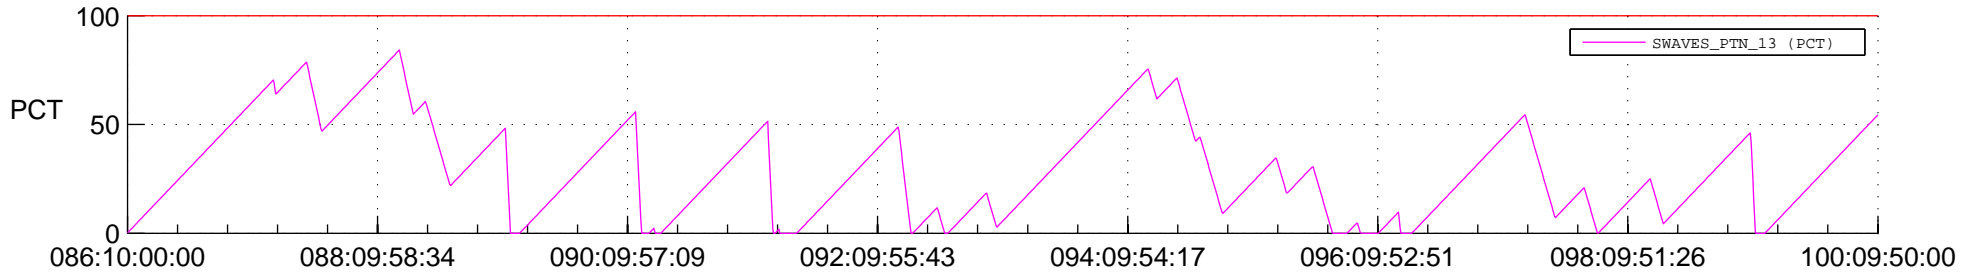

## SWAVES\_Percent\_Full\_Prediction

## Spacecraft\_DownLink\_Rate

Ground Time (2013:086:10:00:00.000 -2013:100:09:50:00.000)