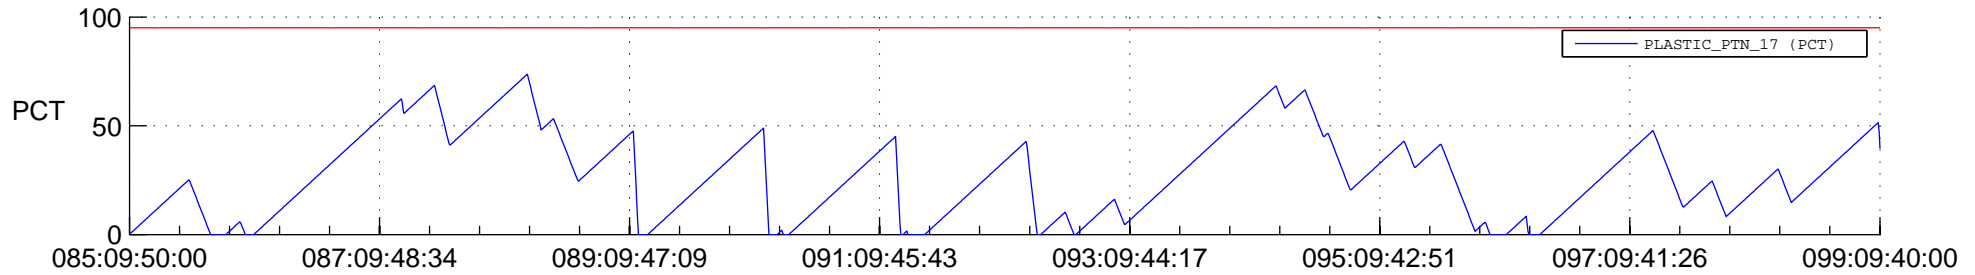

# STEREO AHEAD SSR PCT Full Prediction

## SWAVES\_Percent\_Full\_Prediction

## Spacecraft\_DownLink\_Rate

Ground Time (2013:085:09:50:00.000 -2013:099:09:40:00.000)