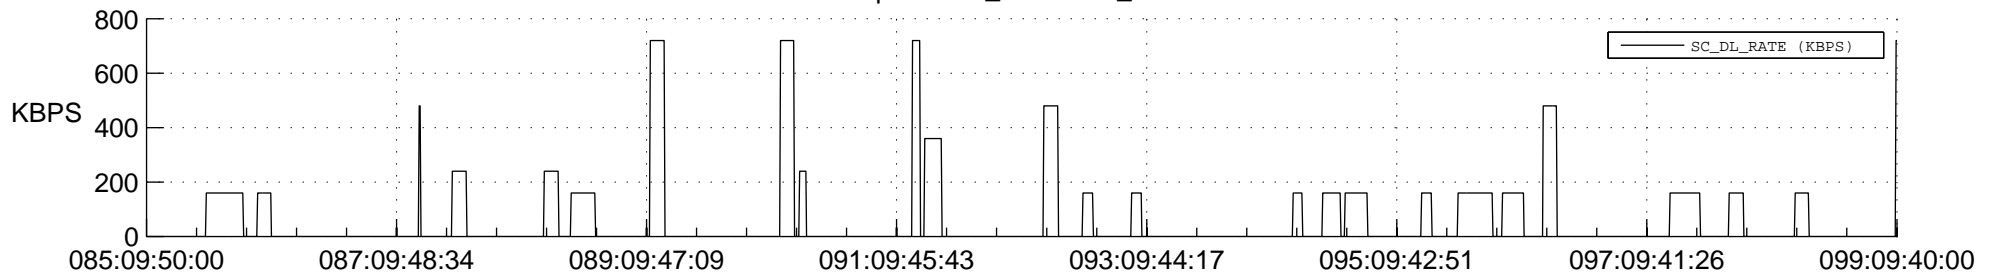

## Spacecraft\_DownLink\_Rate

Ground Time (2013:085:09:50:00.000 -2013:099:09:40:00.000)