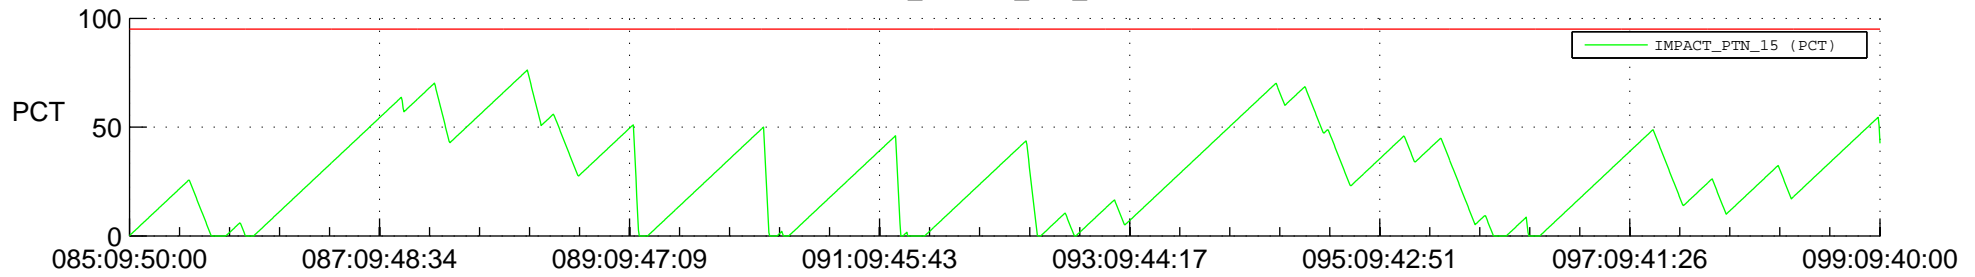

IMPACT_Percent_Full_Prediction