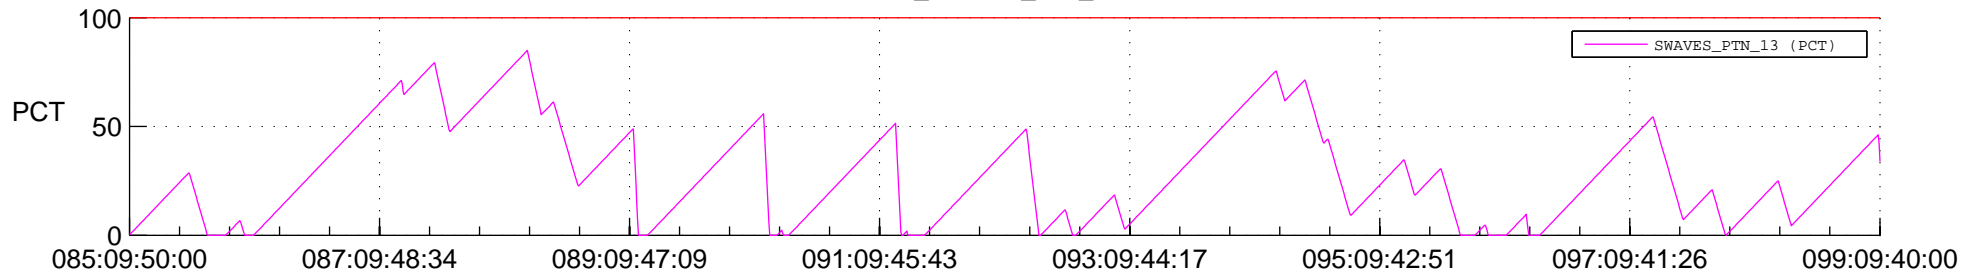

# STEREO AHEAD SSR PCT Full Prediction

## SWAVES\_Percent\_Full\_Prediction

## Spacecraft\_DownLink\_Rate

Ground Time (2013:085:09:50:00.000 -2013:099:09:40:00.000)