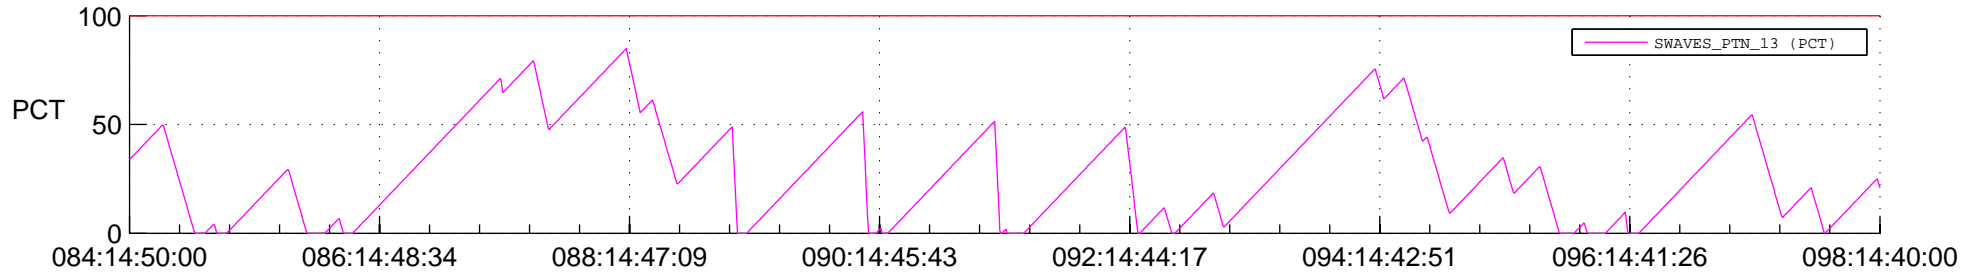

STEREO AHEAD SSR PCT Full Prediction

SWAVES_Percent_Full_Prediction

IMPACT_Percent_Full_Prediction

PLASTIC_Percent_Full_Prediction

Spacecraft_DownLink_Rate

Ground Time (2013:084:14:50:00.000 -2013:098:14:40:00.000)