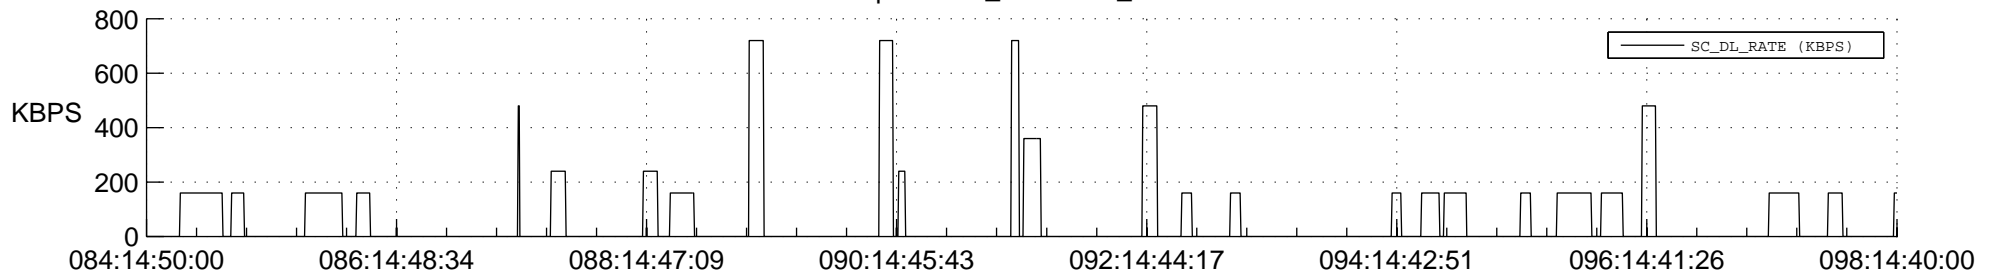

STEREO AHEAD SSR PCT Full Prediction

SWAVES_Percent_Full_Prediction

IMPACT_Percent_Full_Prediction

PLASTIC_Percent_Full_Prediction

Spacecraft_DownLink_Rate

Ground Time (2013:084:14:50:00.000 -2013:098:14:40:00.000)