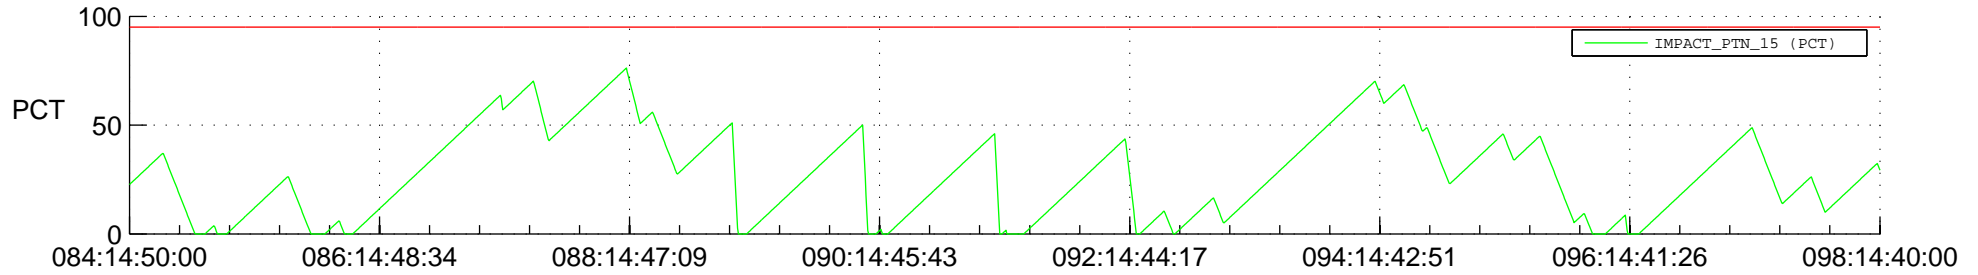

STEREO AHEAD SSR PCT Full Prediction

SWAVES_Percent_Full_Prediction

IMPACT_Percent_Full_Prediction

PLASTIC_Percent_Full_Prediction

Spacecraft_DownLink_Rate

Ground Time (2013:084:14:50:00.000 -2013:098:14:40:00.000)