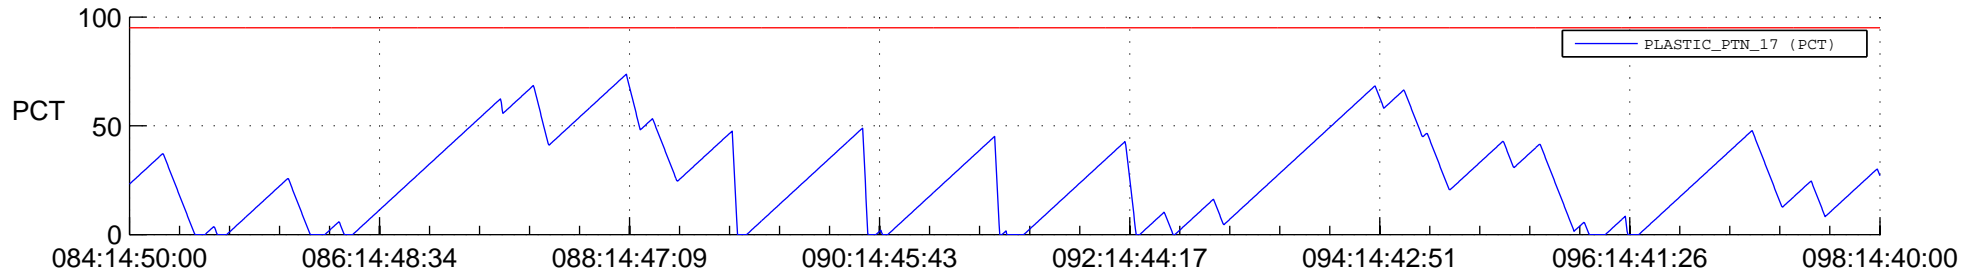

STEREO AHEAD SSR PCT Full Prediction

SWAVES_Percent_Full_Prediction

IMPACT_Percent_Full_Prediction

PLASTIC_Percent_Full_Prediction

Spacecraft_DownLink_Rate

Ground Time (2013:084:14:50:00.000 -2013:098:14:40:00.000)