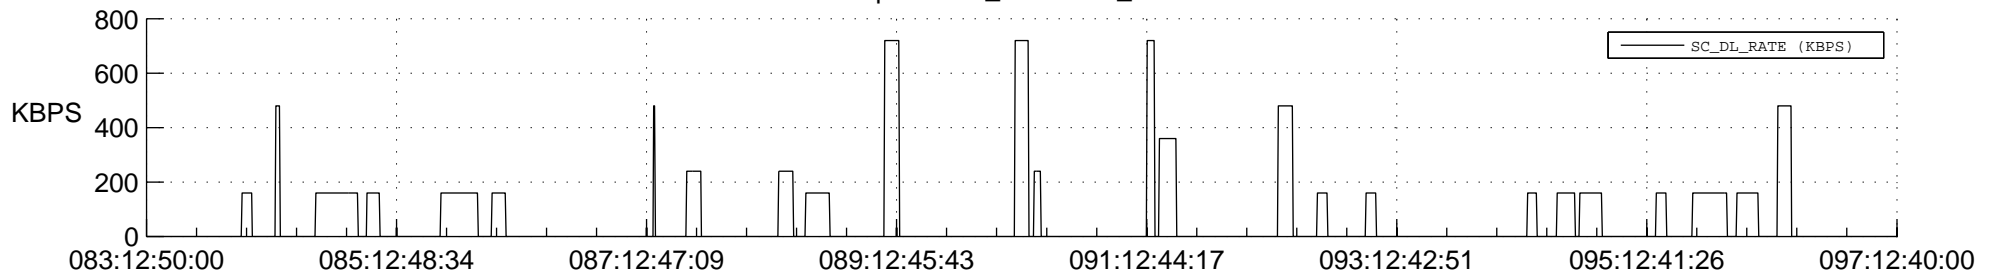

STEREO AHEAD SSR PCT Full Prediction

SWAVES_Percent_Full_Prediction

IMPACT_Percent_Full_Prediction

PLASTIC_Percent_Full_Prediction

Spacecraft_DownLink_Rate

Ground Time (2013:083:12:50:00.000 -2013:097:12:40:00.000)