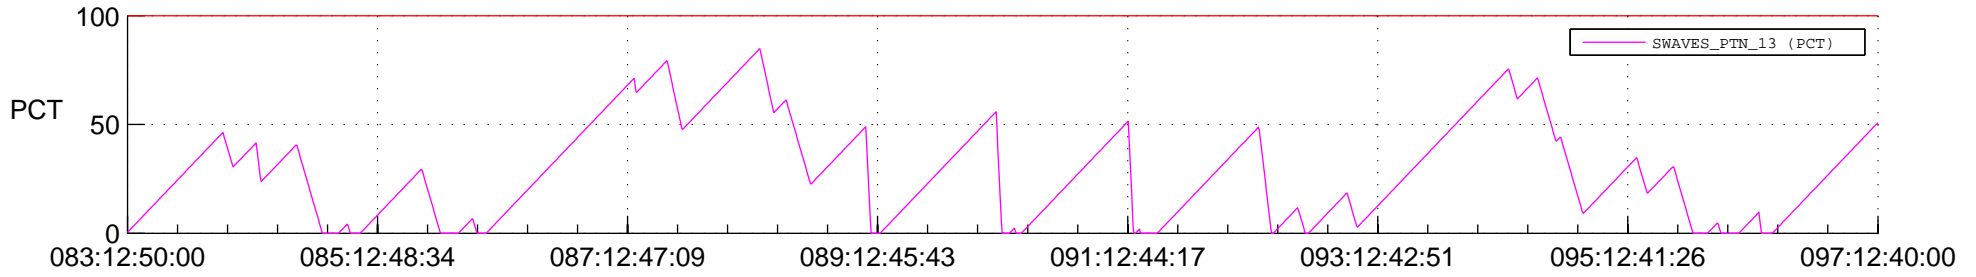

STEREO AHEAD SSR PCT Full Prediction

SWAVES_Percent_Full_Prediction

IMPACT_Percent_Full_Prediction

PLASTIC_Percent_Full_Prediction

Spacecraft_DownLink_Rate

Ground Time (2013:083:12:50:00.000 -2013:097:12:40:00.000)