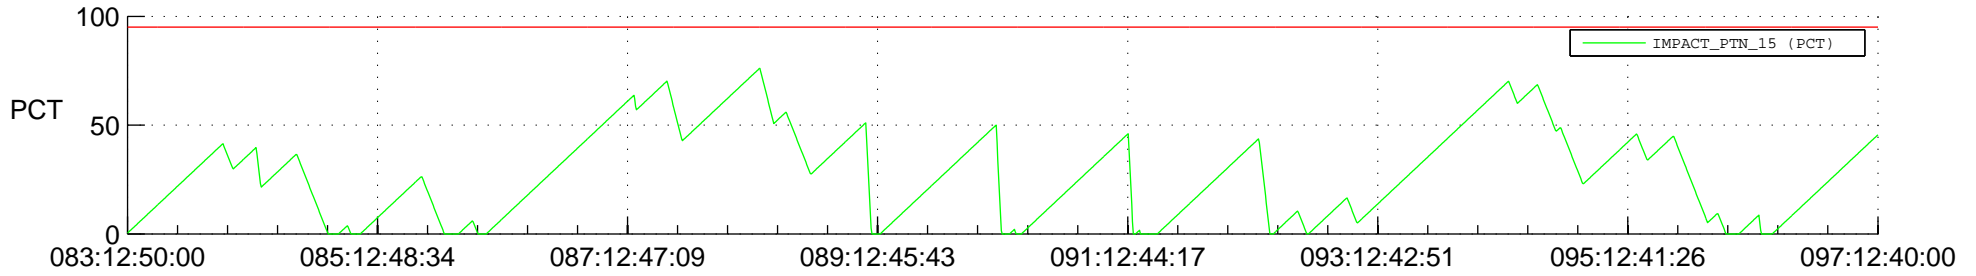

STEREO AHEAD SSR PCT Full Prediction

SWAVES_Percent_Full_Prediction

IMPACT_Percent_Full_Prediction

PLASTIC_Percent_Full_Prediction

Spacecraft_DownLink_Rate

Ground Time (2013:083:12:50:00.000 -2013:097:12:40:00.000)