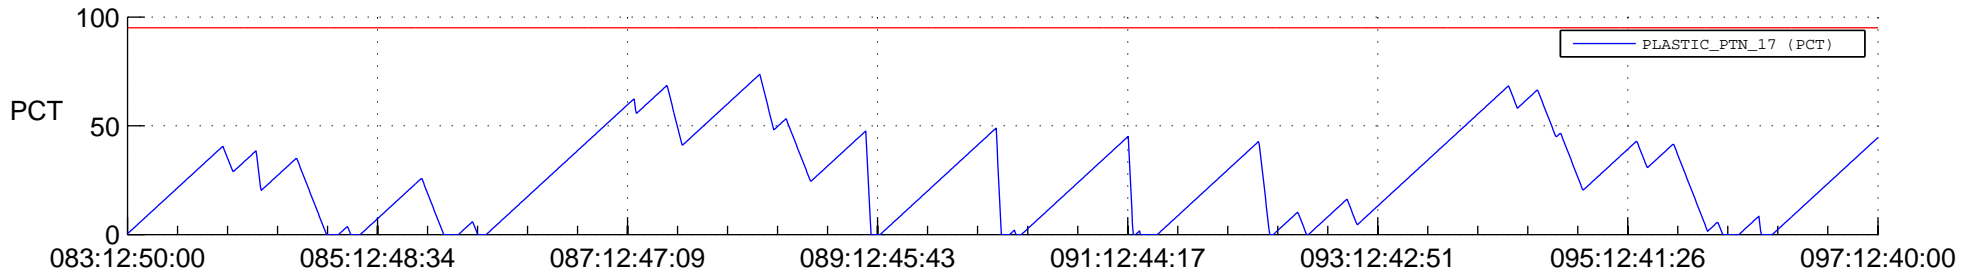

STEREO AHEAD SSR PCT Full Prediction

SWAVES_Percent_Full_Prediction

IMPACT_Percent_Full_Prediction

PLASTIC_Percent_Full_Prediction

Spacecraft_DownLink_Rate

Ground Time (2013:083:12:50:00.000 -2013:097:12:40:00.000)