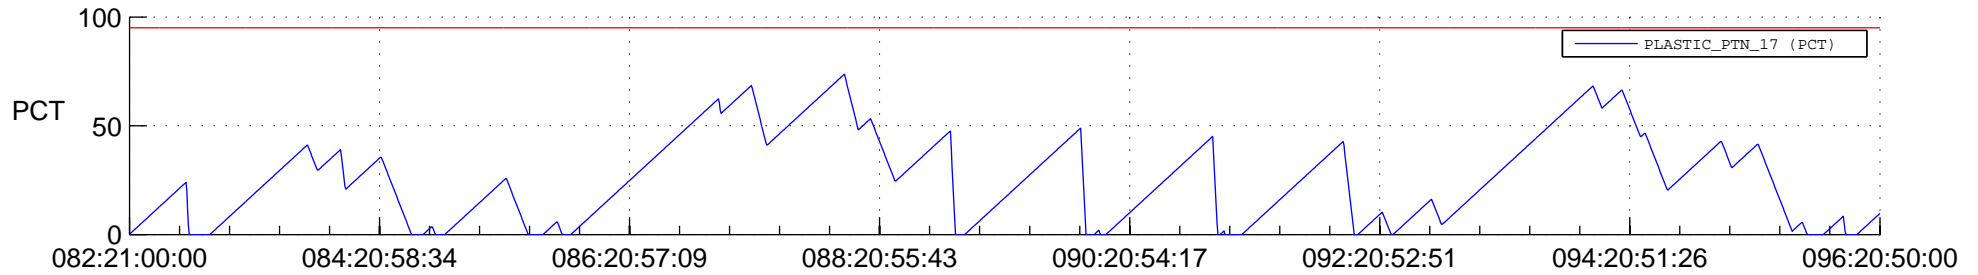

STEREO AHEAD SSR PCT Full Prediction

SWAVES_Percent_Full_Prediction

IMPACT_Percent_Full_Prediction

PLASTIC_Percent_Full_Prediction

Spacecraft_DownLink_Rate

Ground Time (2013:082:21:00:00.000 -2013:096:20:50:00.000)