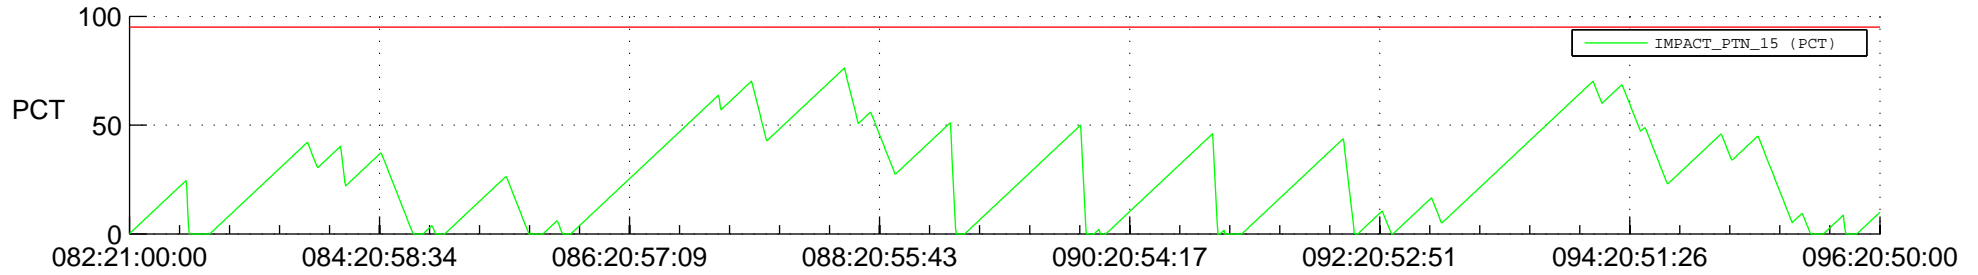

STEREO AHEAD SSR PCT Full Prediction

SWAVES_Percent_Full_Prediction

IMPACT_Percent_Full_Prediction

PLASTIC_Percent_Full_Prediction

Spacecraft_DownLink_Rate

Ground Time (2013:082:21:00:00.000 -2013:096:20:50:00.000)