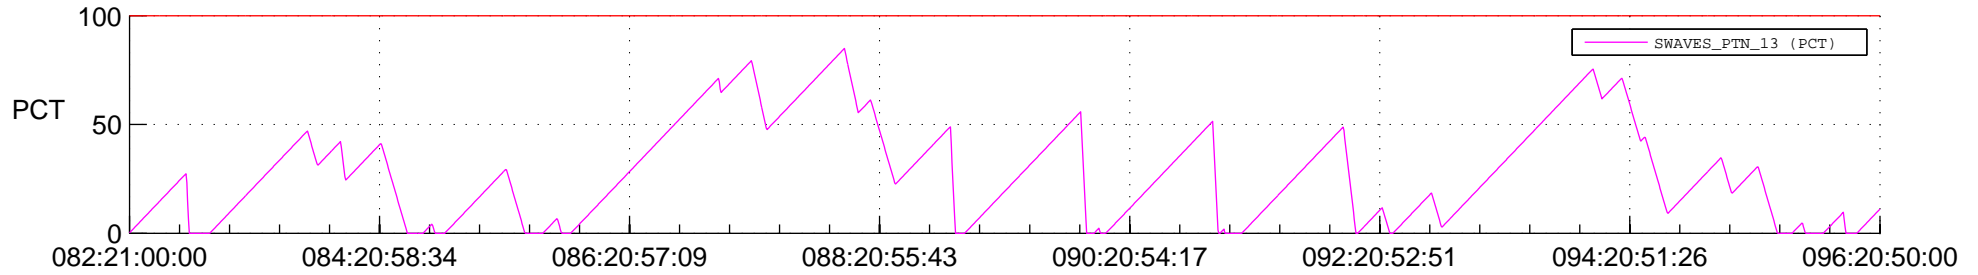

STEREO AHEAD SSR PCT Full Prediction

SWAVES_Percent_Full_Prediction

IMPACT_Percent_Full_Prediction

PLASTIC_Percent_Full_Prediction

Spacecraft_DownLink_Rate

Ground Time (2013:082:21:00:00.000 -2013:096:20:50:00.000)