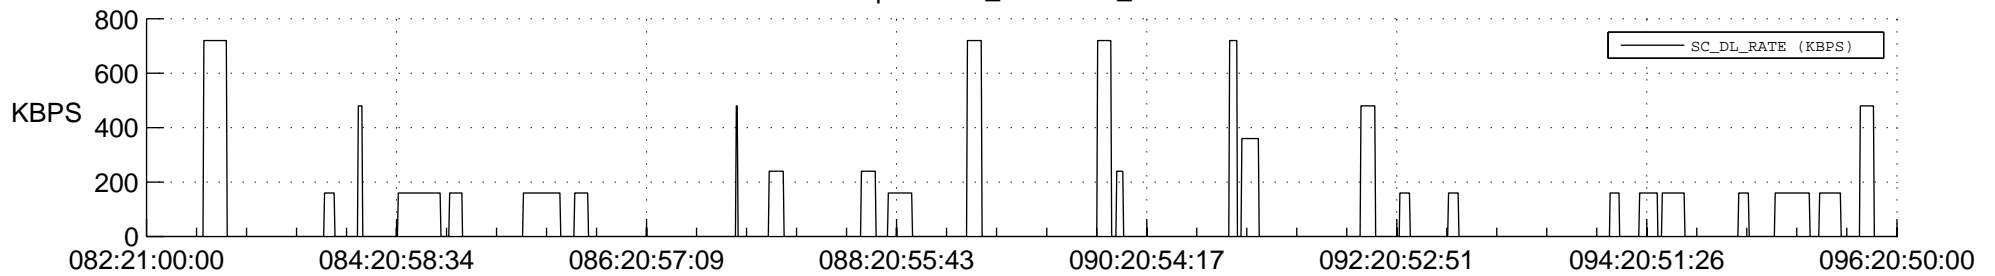

STEREO AHEAD SSR PCT Full Prediction

SWAVES_Percent_Full_Prediction

IMPACT_Percent_Full_Prediction

PLASTIC_Percent_Full_Prediction

Spacecraft_DownLink_Rate

Ground Time (2013:082:21:00:00.000 -2013:096:20:50:00.000)