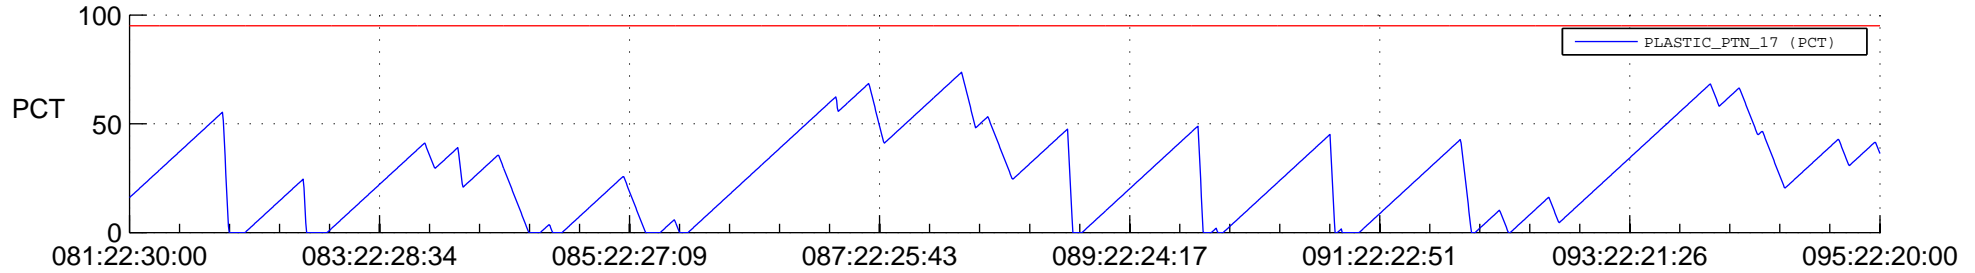

STEREO AHEAD SSR PCT Full Prediction

SWAVES_Percent_Full_Prediction

IMPACT_Percent_Full_Prediction

PLASTIC_Percent_Full_Prediction

Spacecraft_DownLink_Rate