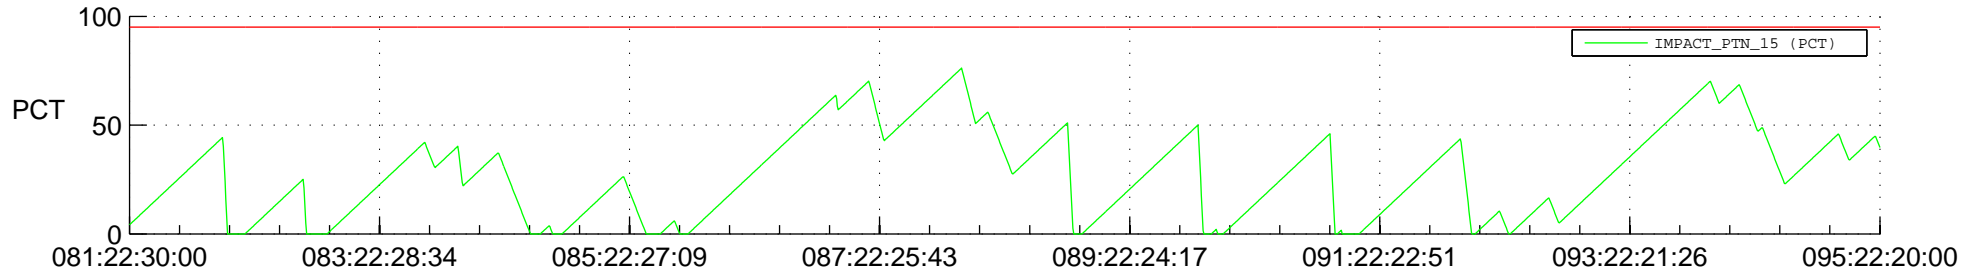

STEREO AHEAD SSR PCT Full Prediction

SWAVES_Percent_Full_Prediction

IMPACT_Percent_Full_Prediction

PLASTIC_Percent_Full_Prediction

Spacecraft_DownLink_Rate