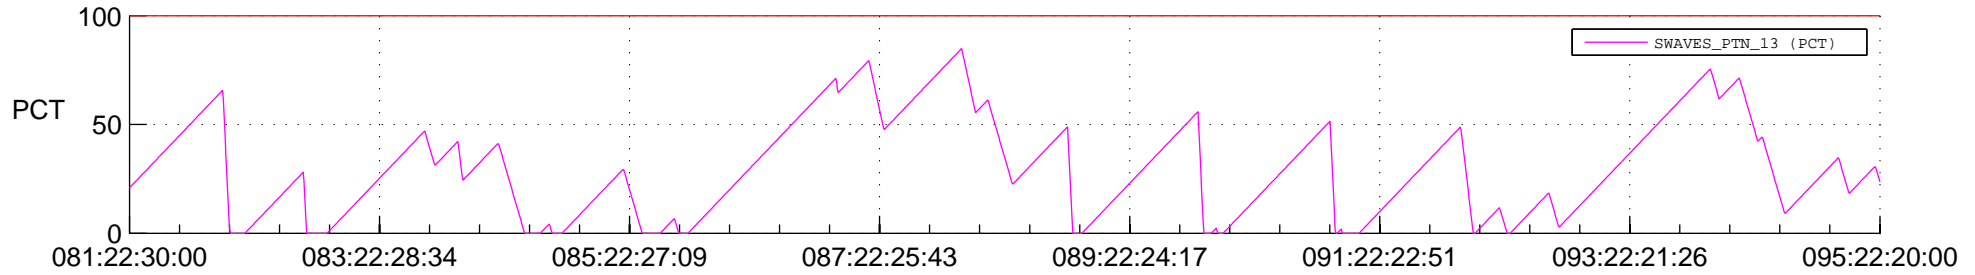

STEREO AHEAD SSR PCT Full Prediction

SWAVES_Percent_Full_Prediction

IMPACT_Percent_Full_Prediction

PLASTIC_Percent_Full_Prediction

Spacecraft_DownLink_Rate