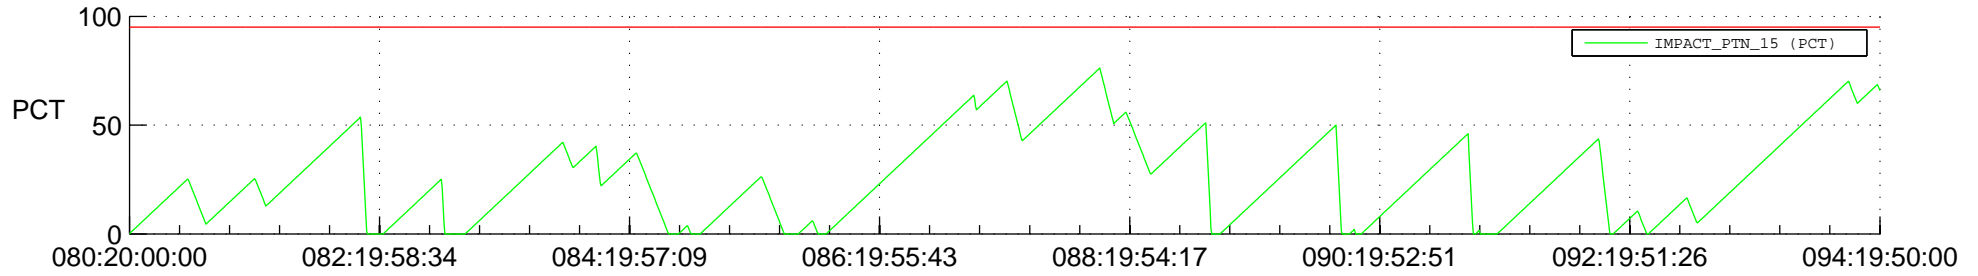

STEREO AHEAD SSR PCT Full Prediction

SWAVES_Percent_Full_Prediction

IMPACT_Percent_Full_Prediction

PLASTIC_Percent_Full_Prediction

Spacecraft_DownLink_Rate

Ground Time (2013:080:20:00:00.000 -2013:094:19:50:00.000)