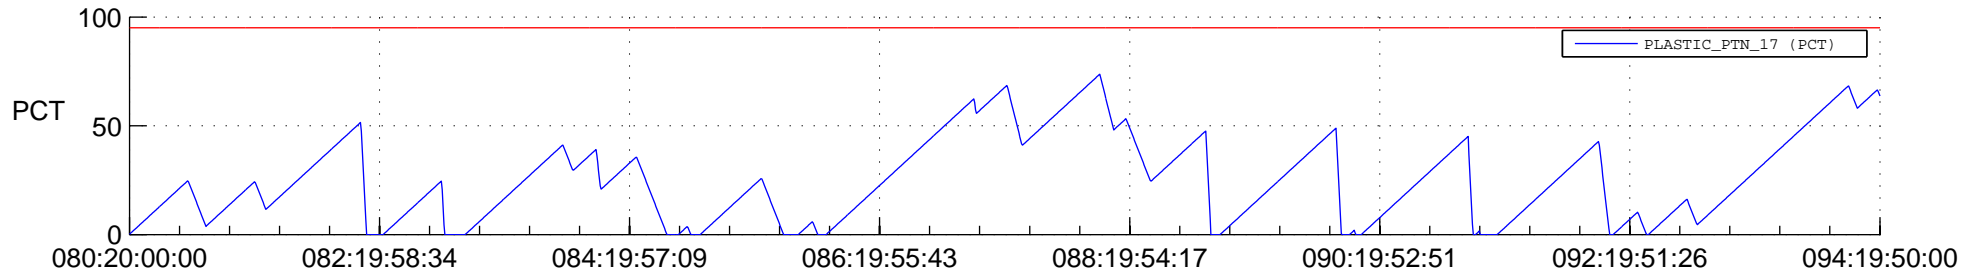

STEREO AHEAD SSR PCT Full Prediction

SWAVES_Percent_Full_Prediction

IMPACT_Percent_Full_Prediction

PLASTIC_Percent_Full_Prediction

Spacecraft_DownLink_Rate

Ground Time (2013:080:20:00:00.000 -2013:094:19:50:00.000)