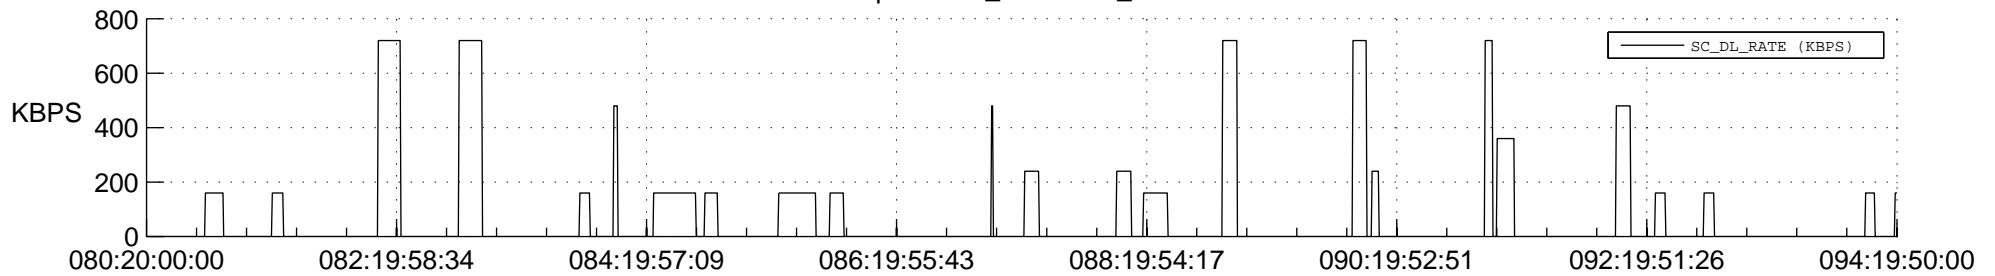

STEREO AHEAD SSR PCT Full Prediction

SWAVES_Percent_Full_Prediction

IMPACT_Percent_Full_Prediction

PLASTIC_Percent_Full_Prediction

Spacecraft_DownLink_Rate

Ground Time (2013:080:20:00:00.000 -2013:094:19:50:00.000)