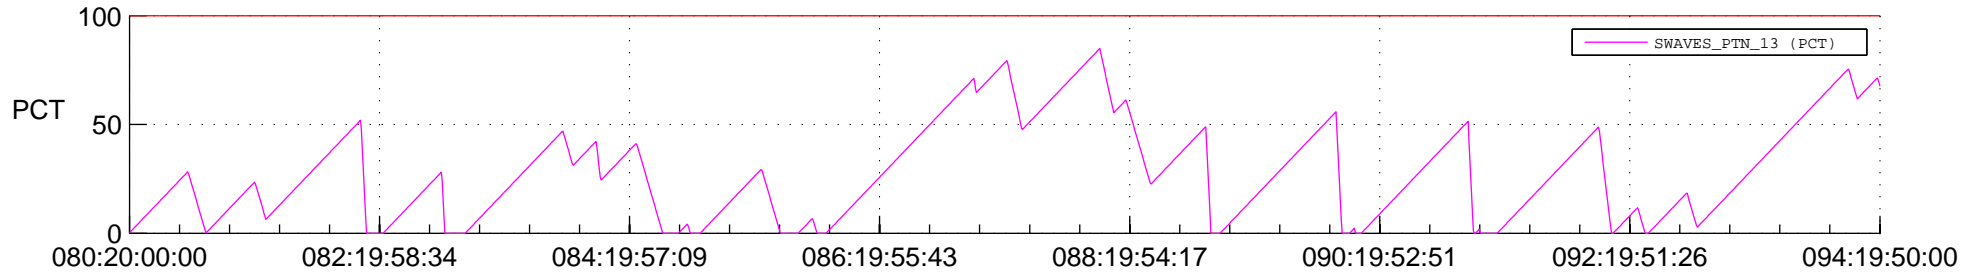

STEREO AHEAD SSR PCT Full Prediction

SWAVES_Percent_Full_Prediction

IMPACT_Percent_Full_Prediction

PLASTIC_Percent_Full_Prediction

Spacecraft_DownLink_Rate

Ground Time (2013:080:20:00:00.000 -2013:094:19:50:00.000)