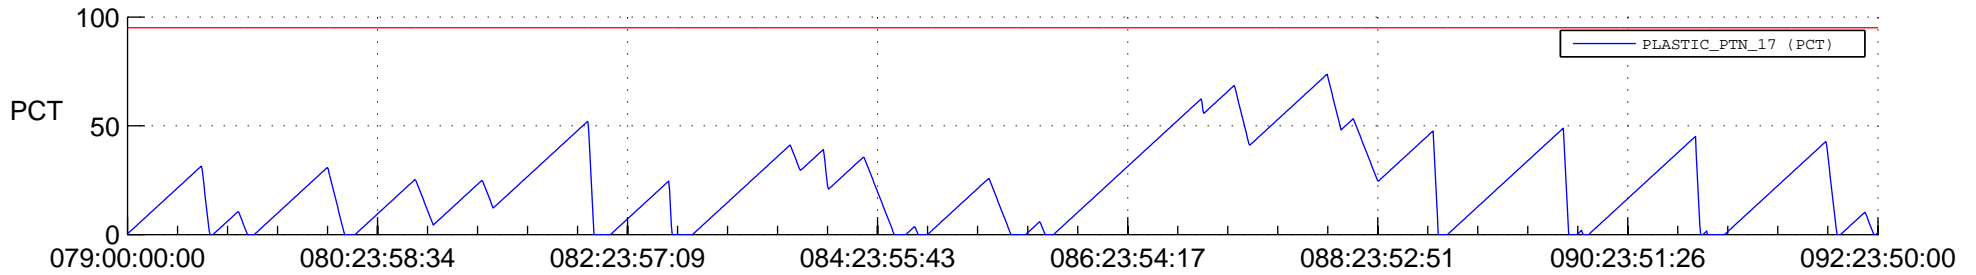

STEREO AHEAD SSR PCT Full Prediction

SWAVES_Percent_Full_Prediction

IMPACT_Percent_Full_Prediction

PLASTIC_Percent_Full_Prediction

Spacecraft_DownLink_Rate

Ground Time (2013:079:00:00:00.000 -2013:092:23:50:00.000)