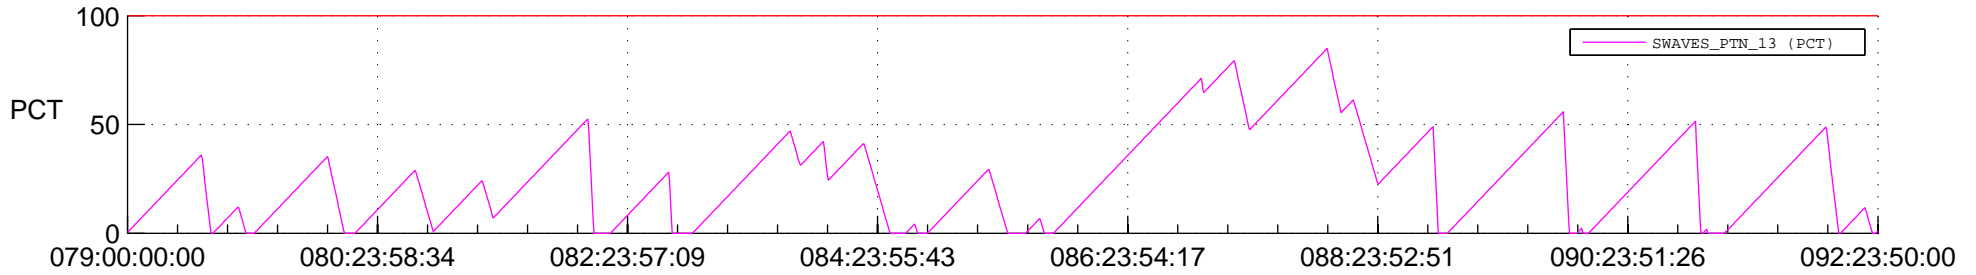

STEREO AHEAD SSR PCT Full Prediction

SWAVES_Percent_Full_Prediction

IMPACT_Percent_Full_Prediction

PLASTIC_Percent_Full_Prediction

Spacecraft_DownLink_Rate

Ground Time (2013:079:00:00:00.000 -2013:092:23:50:00.000)