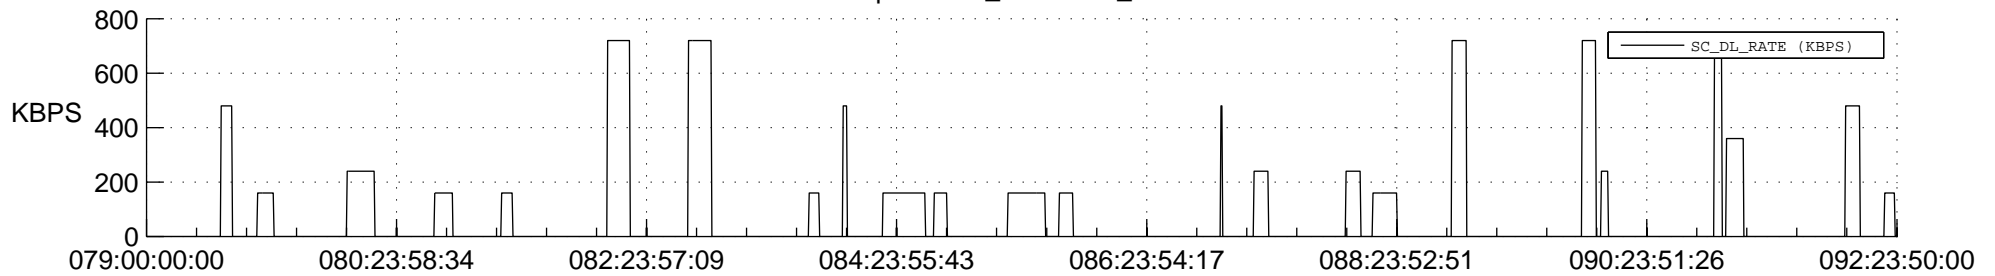

STEREO AHEAD SSR PCT Full Prediction

SWAVES_Percent_Full_Prediction

IMPACT_Percent_Full_Prediction

PLASTIC_Percent_Full_Prediction

Spacecraft_DownLink_Rate

Ground Time (2013:079:00:00:00.000 -2013:092:23:50:00.000)