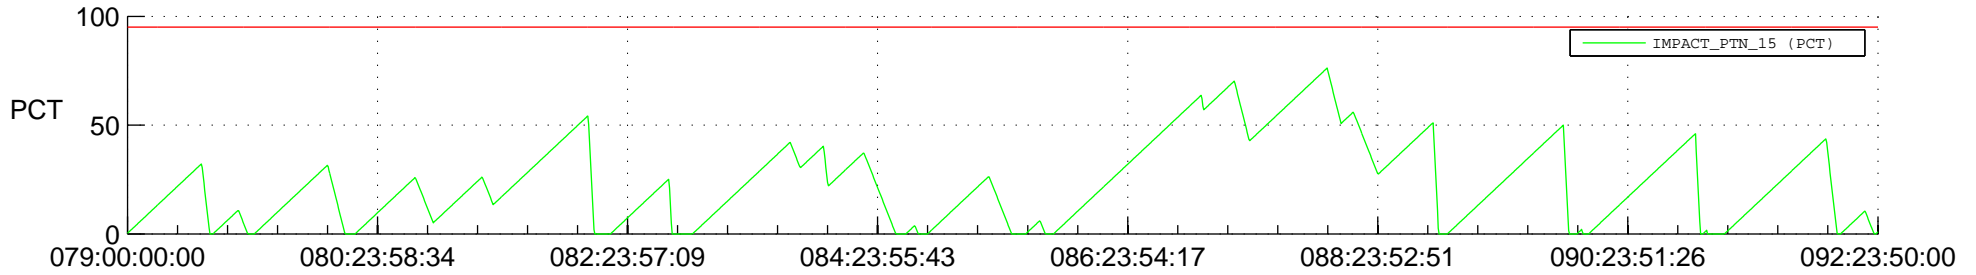

STEREO AHEAD SSR PCT Full Prediction

SWAVES_Percent_Full_Prediction

IMPACT_Percent_Full_Prediction

PLASTIC_Percent_Full_Prediction

Spacecraft_DownLink_Rate

Ground Time (2013:079:00:00:00.000 -2013:092:23:50:00.000)