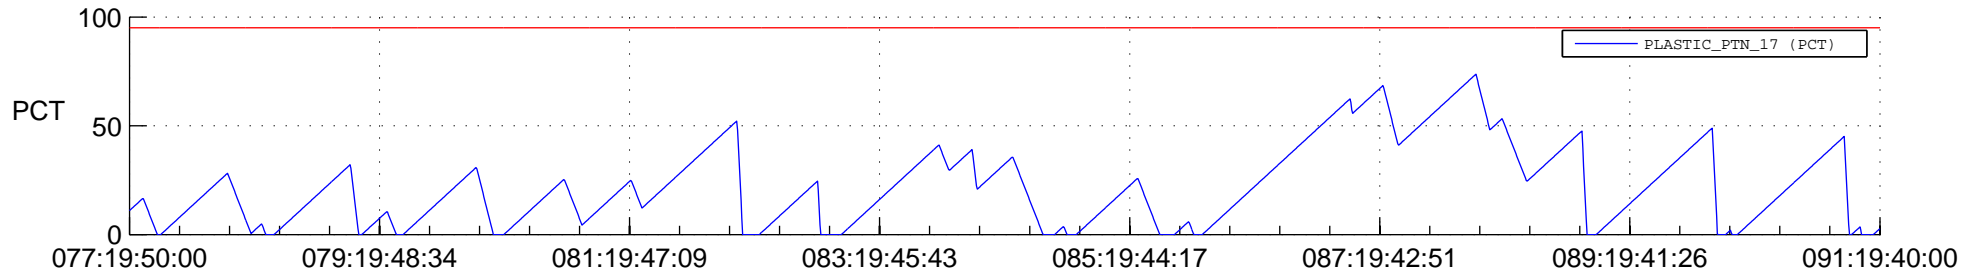

PLASTIC_Percent_Full_Prediction