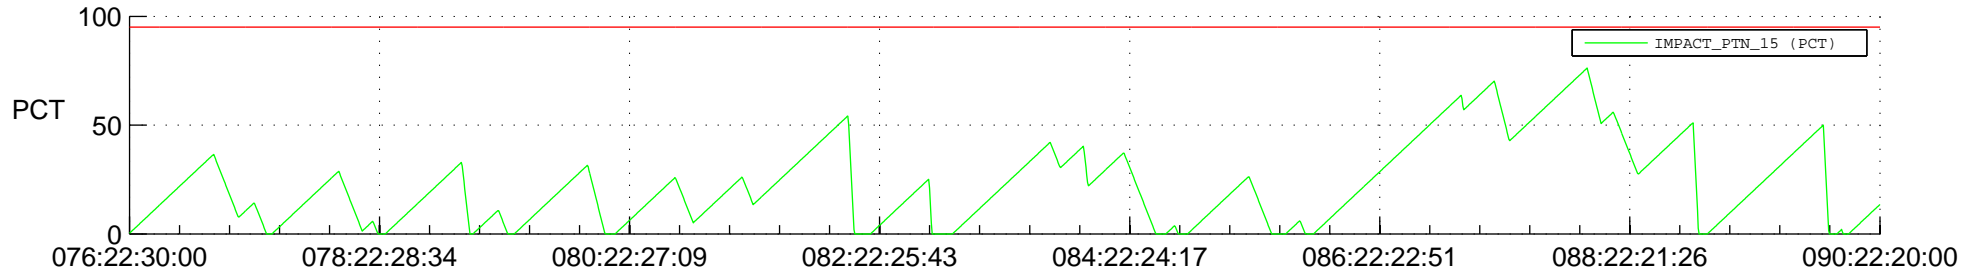

IMPACT_Percent_Full_Prediction