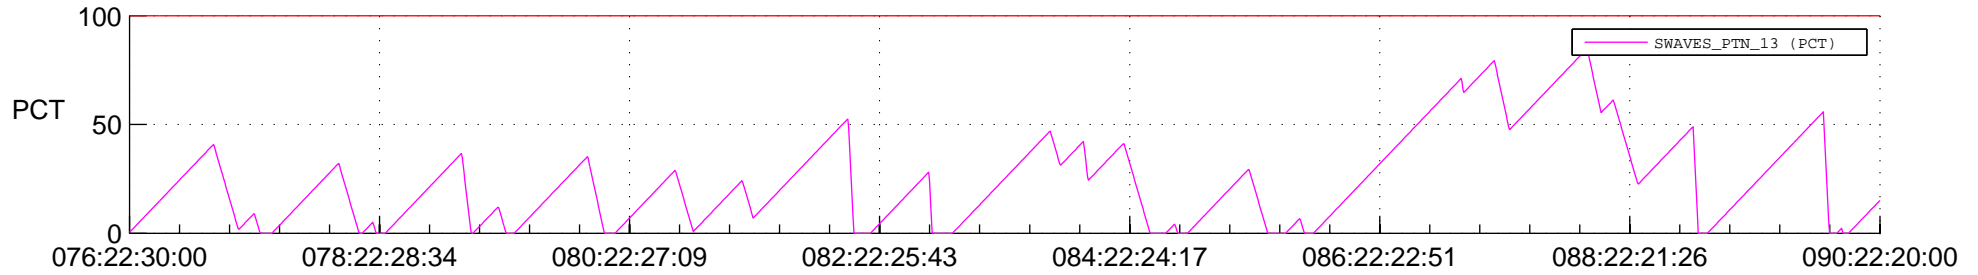

## SWAVES\_Percent\_Full\_Prediction

## Spacecraft\_DownLink\_Rate

Ground Time (2013:076:22:30:00.000 -2013:090:22:20:00.000)