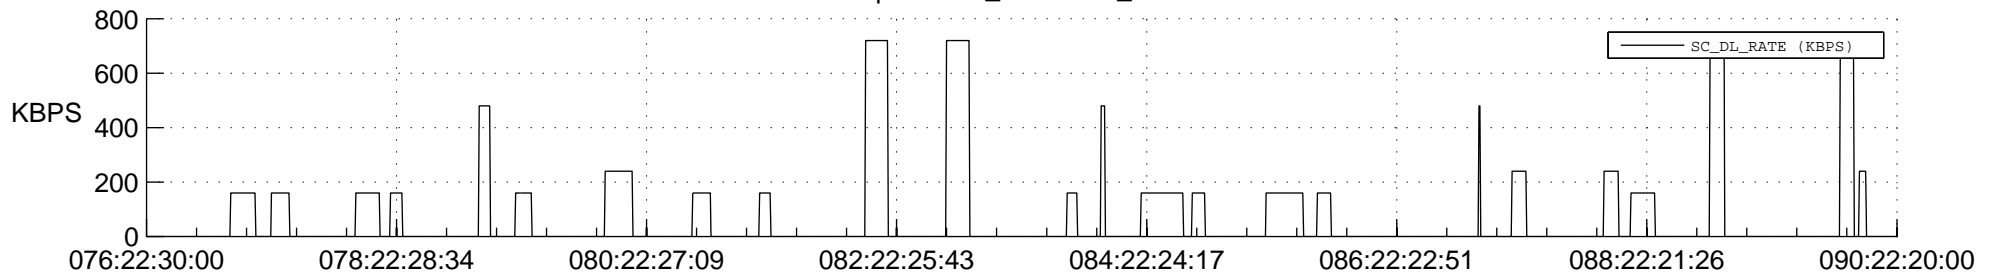

## Spacecraft\_DownLink\_Rate

Ground Time (2013:076:22:30:00.000 -2013:090:22:20:00.000)