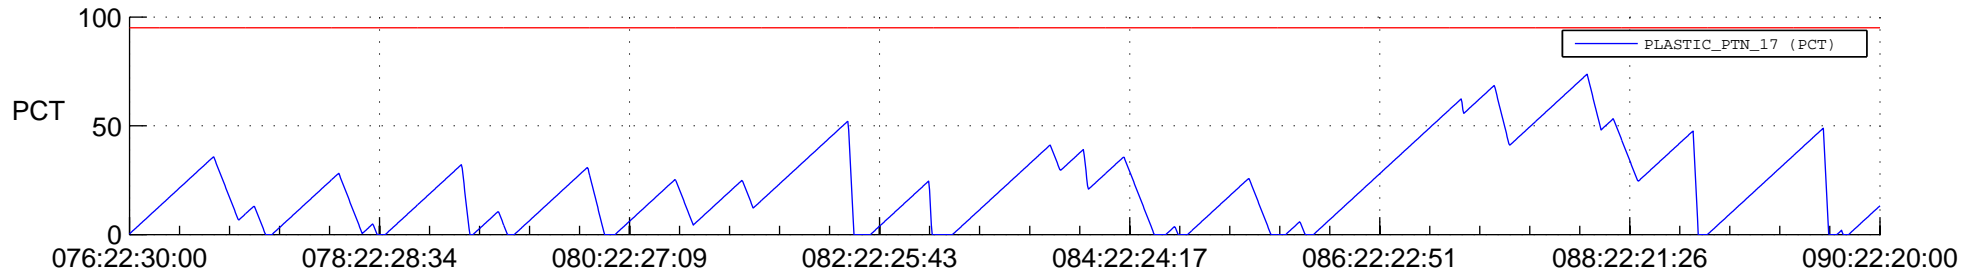

## SWAVES\_Percent\_Full\_Prediction

## Spacecraft\_DownLink\_Rate

Ground Time (2013:076:22:30:00.000 -2013:090:22:20:00.000)