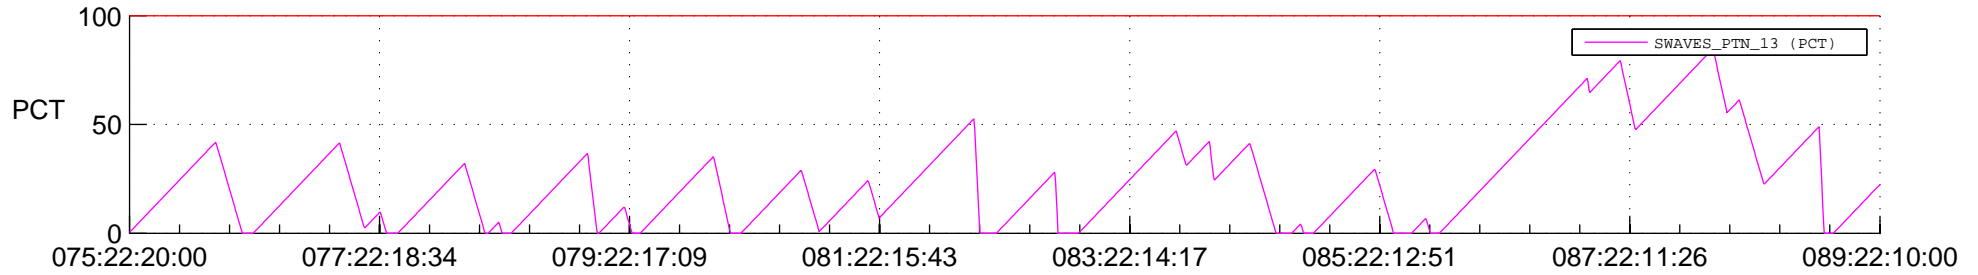

STEREO AHEAD SSR PCT Full Prediction

SWAVES_Percent_Full_Prediction

IMPACT_Percent_Full_Prediction

PLASTIC_Percent_Full_Prediction

Spacecraft_DownLink_Rate