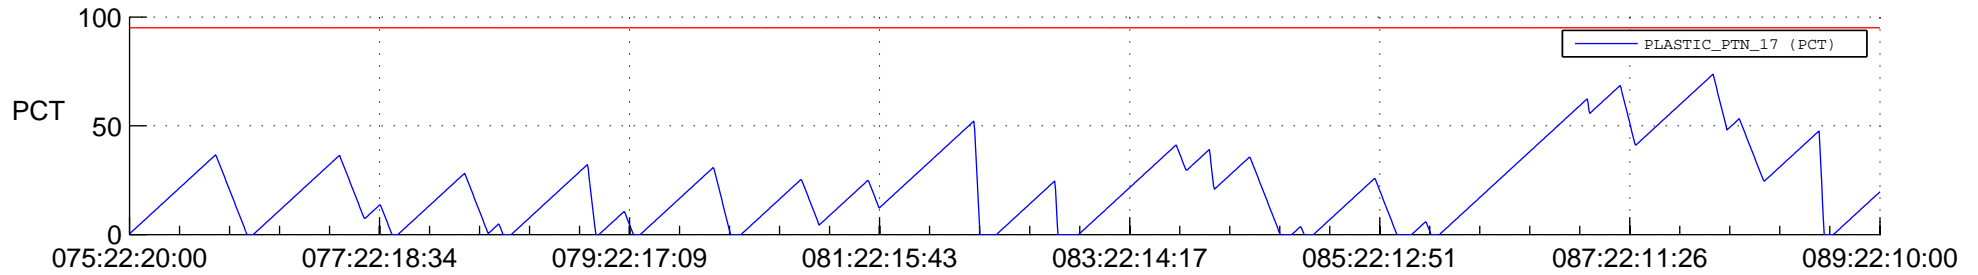

STEREO AHEAD SSR PCT Full Prediction

SWAVES_Percent_Full_Prediction

IMPACT_Percent_Full_Prediction

PLASTIC_Percent_Full_Prediction

Spacecraft_DownLink_Rate