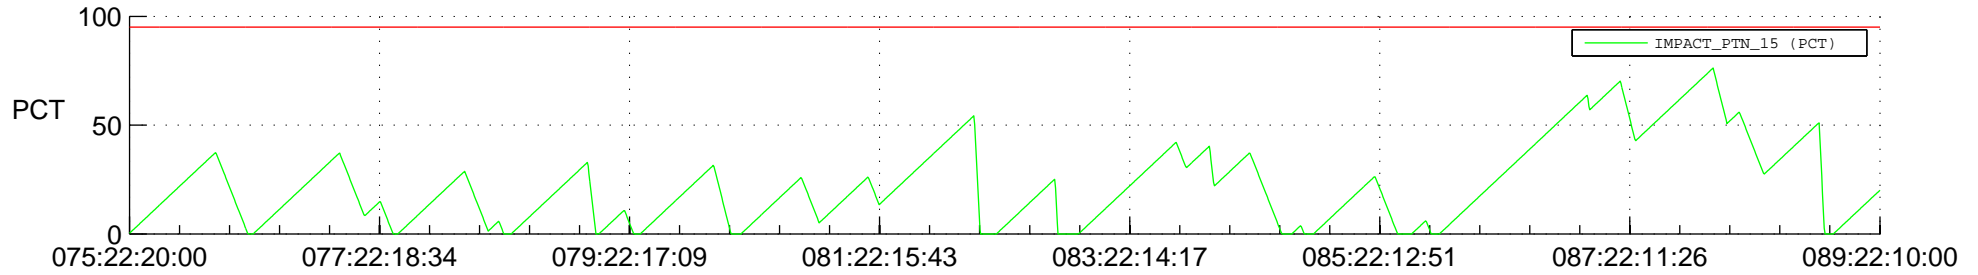

STEREO AHEAD SSR PCT Full Prediction

SWAVES_Percent_Full_Prediction

IMPACT_Percent_Full_Prediction

PLASTIC_Percent_Full_Prediction

Spacecraft_DownLink_Rate