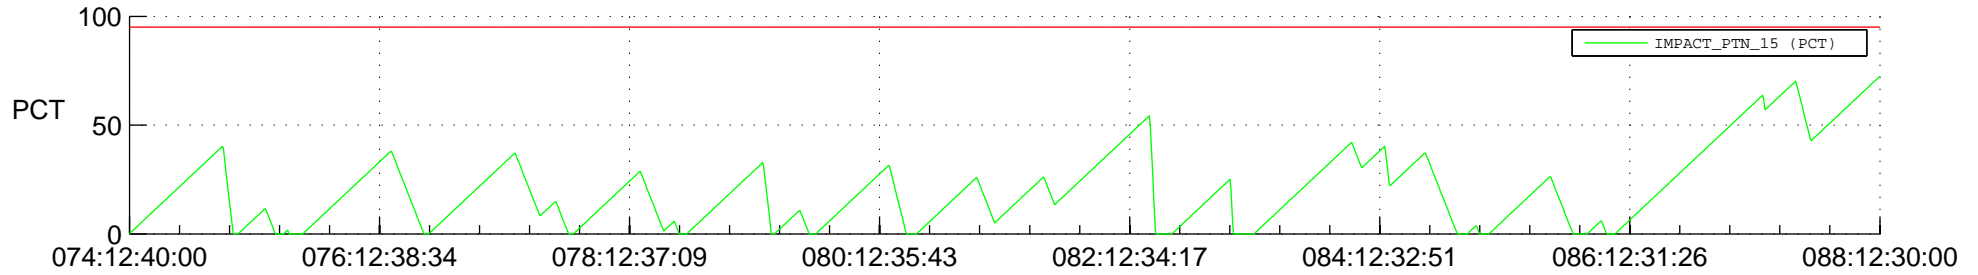

STEREO AHEAD SSR PCT Full Prediction

SWAVES_Percent_Full_Prediction

IMPACT_Percent_Full_Prediction

PLASTIC_Percent_Full_Prediction

Spacecraft_DownLink_Rate

Ground Time (2013:074:12:40:00.000 -2013:088:12:30:00.000)