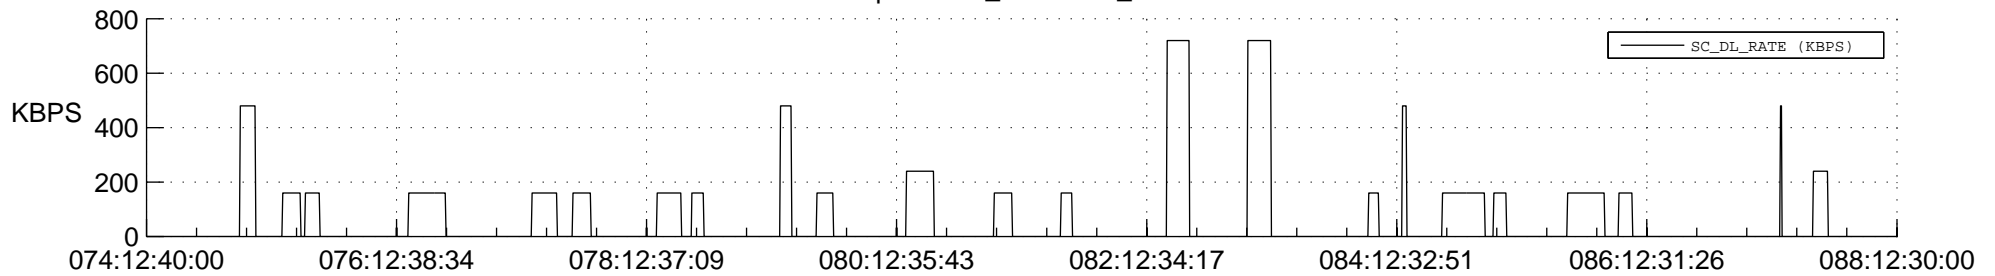

STEREO AHEAD SSR PCT Full Prediction

SWAVES_Percent_Full_Prediction

IMPACT_Percent_Full_Prediction

PLASTIC_Percent_Full_Prediction

Spacecraft_DownLink_Rate

Ground Time (2013:074:12:40:00.000 -2013:088:12:30:00.000)