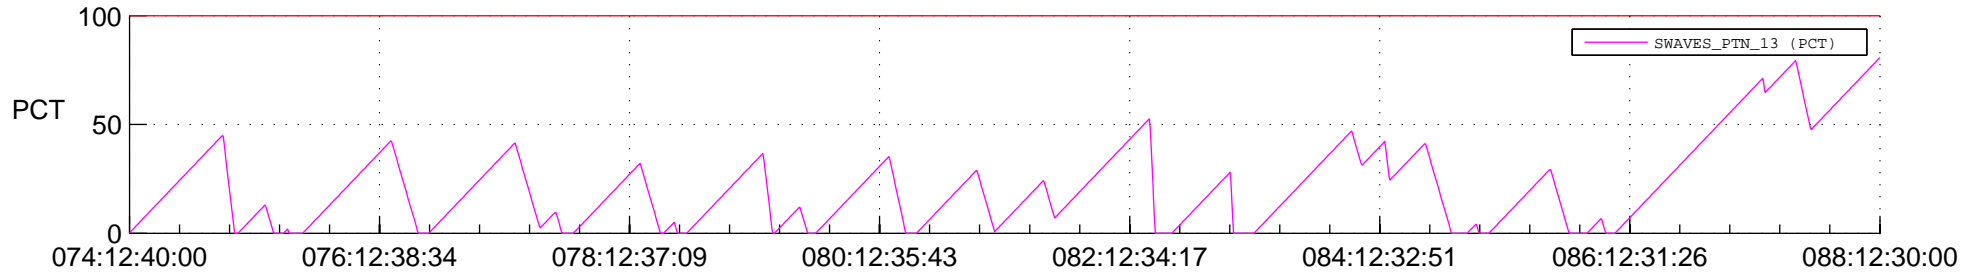

STEREO AHEAD SSR PCT Full Prediction

SWAVES_Percent_Full_Prediction

IMPACT_Percent_Full_Prediction

PLASTIC_Percent_Full_Prediction

Spacecraft_DownLink_Rate

Ground Time (2013:074:12:40:00.000 -2013:088:12:30:00.000)