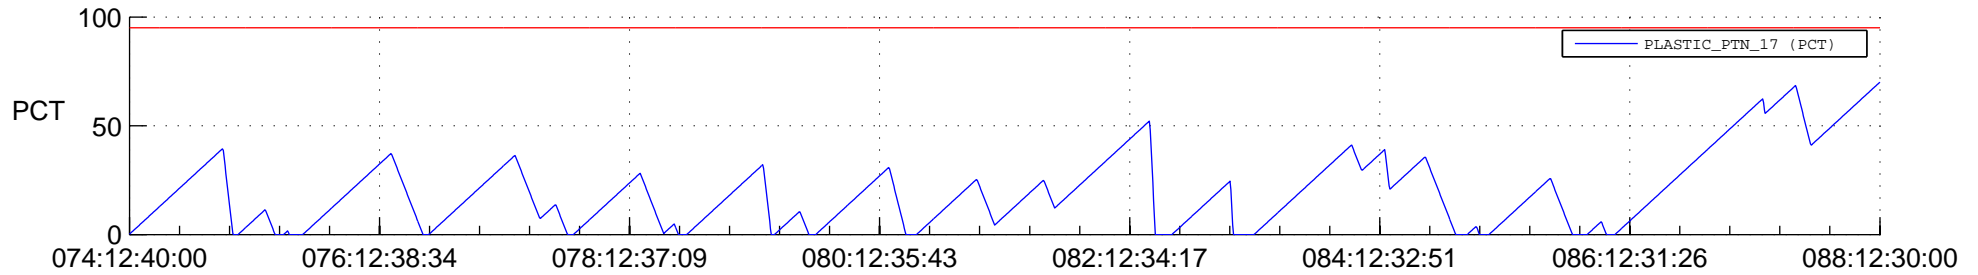

STEREO AHEAD SSR PCT Full Prediction

SWAVES_Percent_Full_Prediction

IMPACT_Percent_Full_Prediction

PLASTIC_Percent_Full_Prediction

Spacecraft_DownLink_Rate

Ground Time (2013:074:12:40:00.000 -2013:088:12:30:00.000)