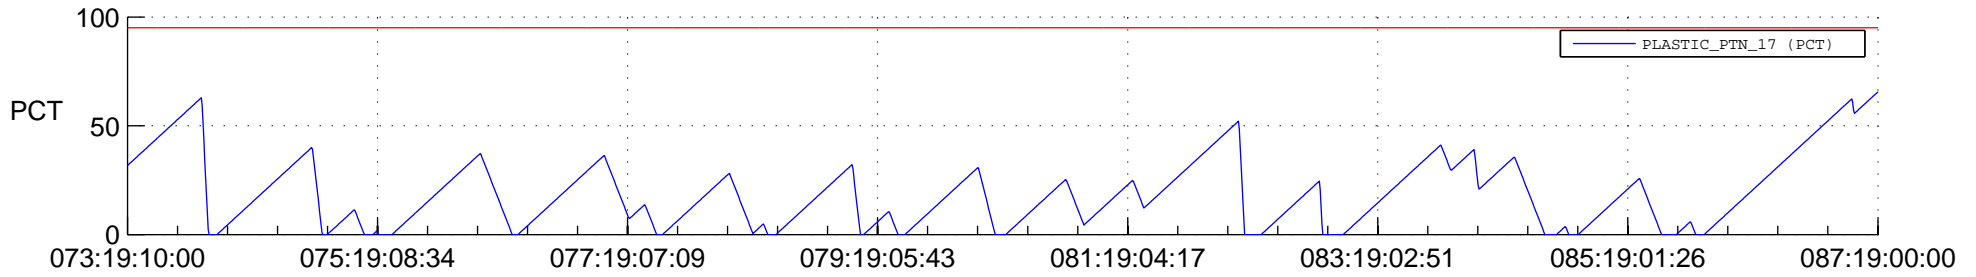

# STEREO AHEAD SSR PCT Full Prediction

## SWAVES\_Percent\_Full\_Prediction

## Spacecraft\_DownLink\_Rate

Ground Time (2013:073:19:10:00.000 -2013:087:19:00:00.000)