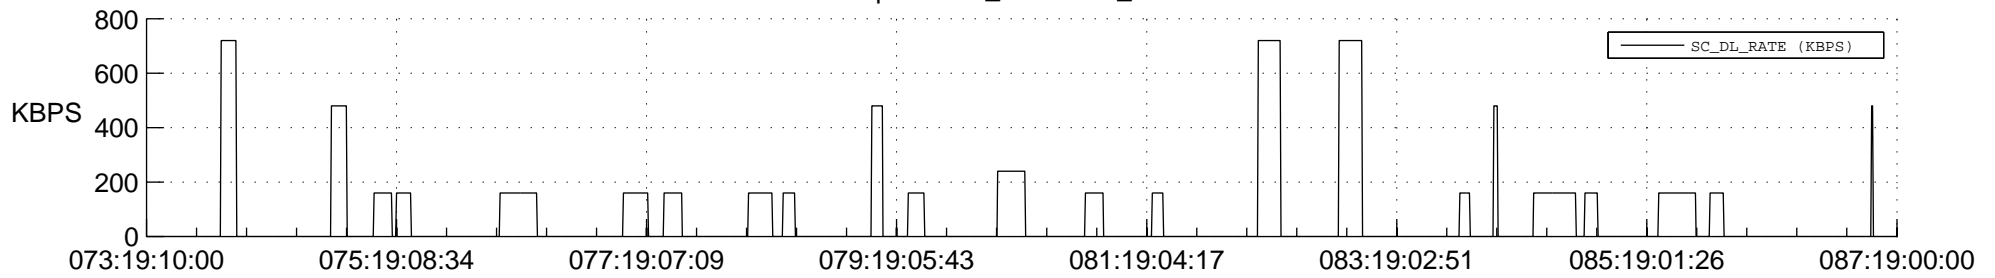

## Spacecraft\_DownLink\_Rate

Ground Time (2013:073:19:10:00.000 -2013:087:19:00:00.000)