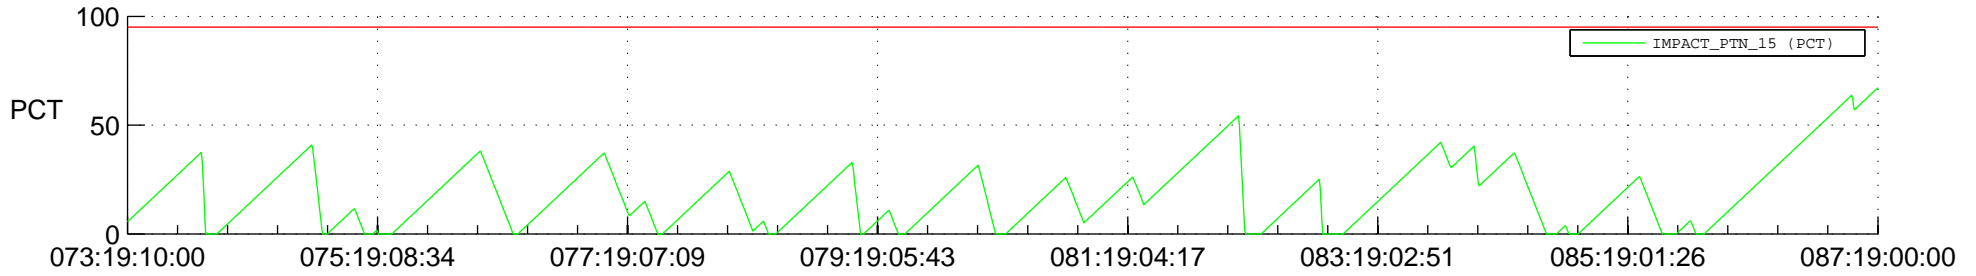

IMPACT_Percent_Full_Prediction