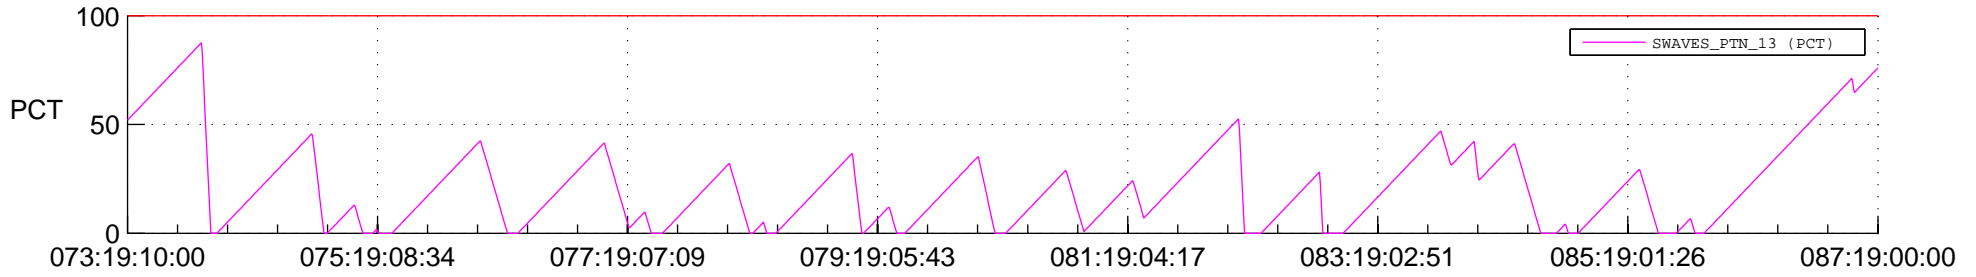

## SWAVES\_Percent\_Full\_Prediction

## Spacecraft\_DownLink\_Rate

Ground Time (2013:073:19:10:00.000 -2013:087:19:00:00.000)