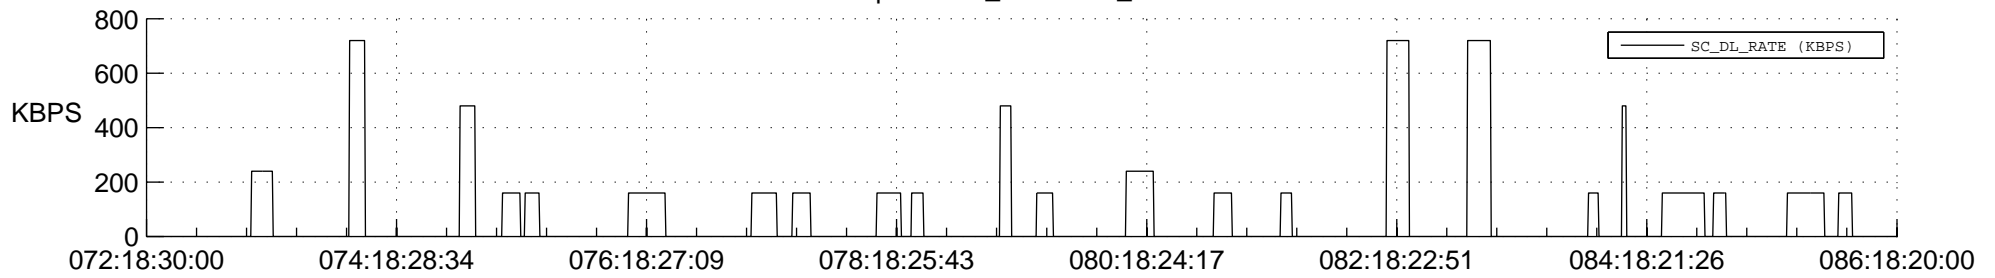

STEREO AHEAD SSR PCT Full Prediction

SWAVES_Percent_Full_Prediction

IMPACT_Percent_Full_Prediction

PLASTIC_Percent_Full_Prediction

Spacecraft_DownLink_Rate

Ground Time (2013:072:18:30:00.000 -2013:086:18:20:00.000)