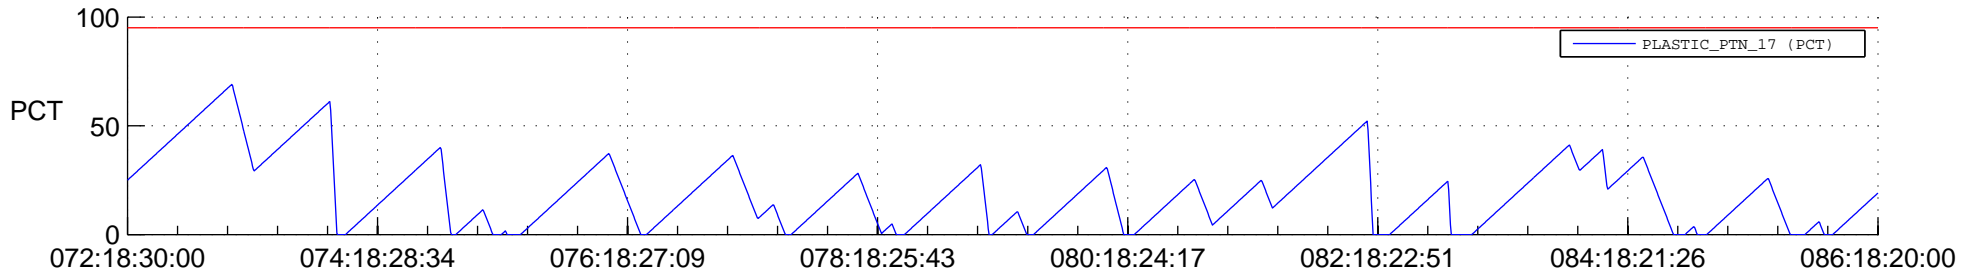

STEREO AHEAD SSR PCT Full Prediction

SWAVES_Percent_Full_Prediction

IMPACT_Percent_Full_Prediction

PLASTIC_Percent_Full_Prediction

Spacecraft_DownLink_Rate

Ground Time (2013:072:18:30:00.000 -2013:086:18:20:00.000)