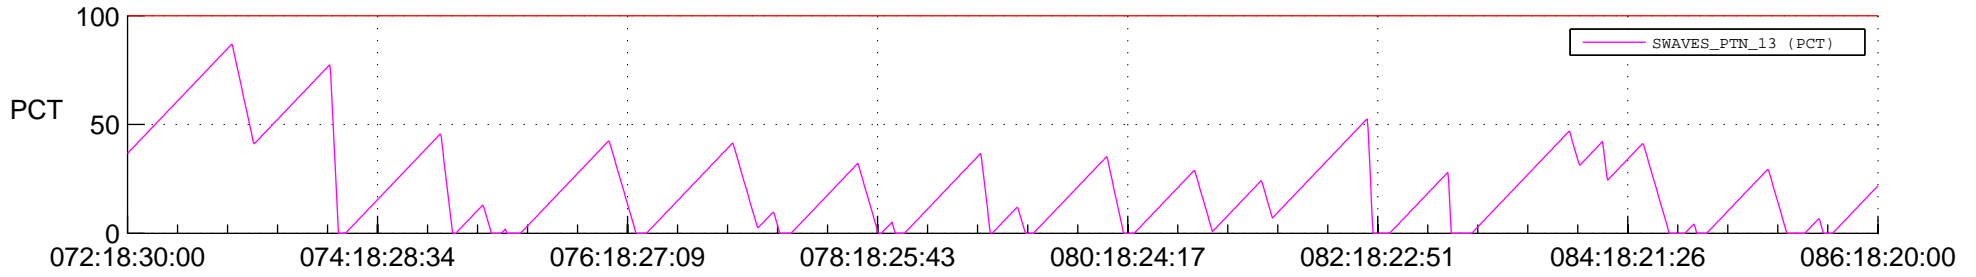

STEREO AHEAD SSR PCT Full Prediction

SWAVES_Percent_Full_Prediction

IMPACT_Percent_Full_Prediction

PLASTIC_Percent_Full_Prediction

Spacecraft_DownLink_Rate

Ground Time (2013:072:18:30:00.000 -2013:086:18:20:00.000)