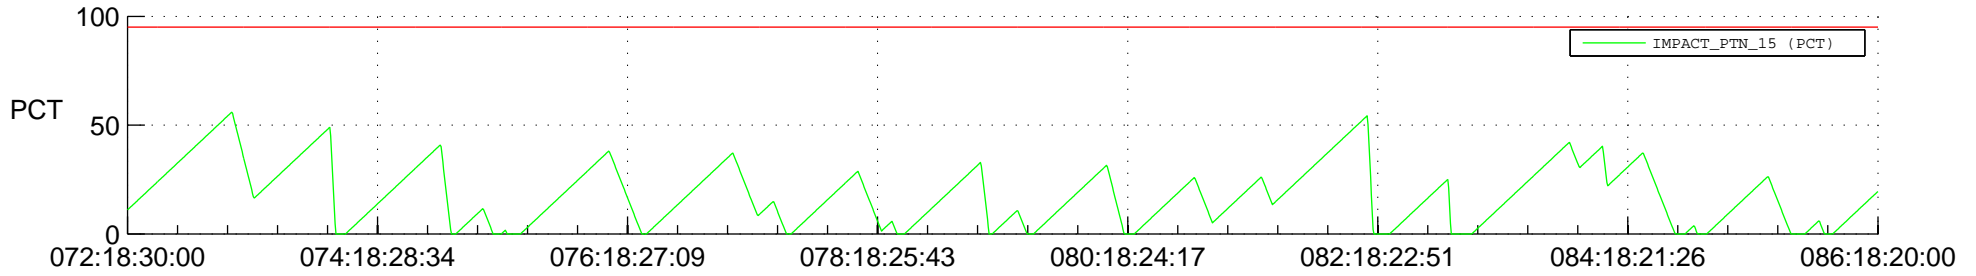

STEREO AHEAD SSR PCT Full Prediction

SWAVES_Percent_Full_Prediction

IMPACT_Percent_Full_Prediction

PLASTIC_Percent_Full_Prediction

Spacecraft_DownLink_Rate

Ground Time (2013:072:18:30:00.000 -2013:086:18:20:00.000)