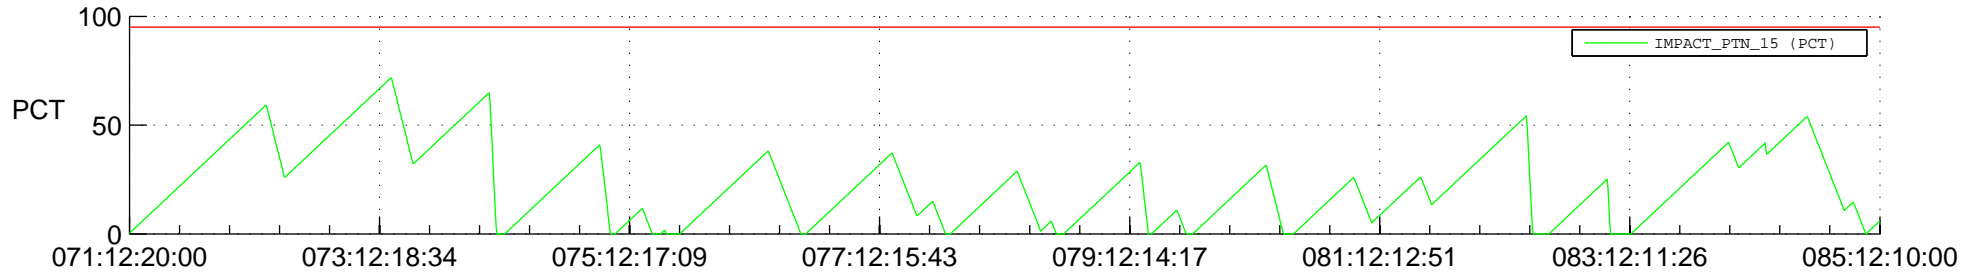

IMPACT_Percent_Full_Prediction