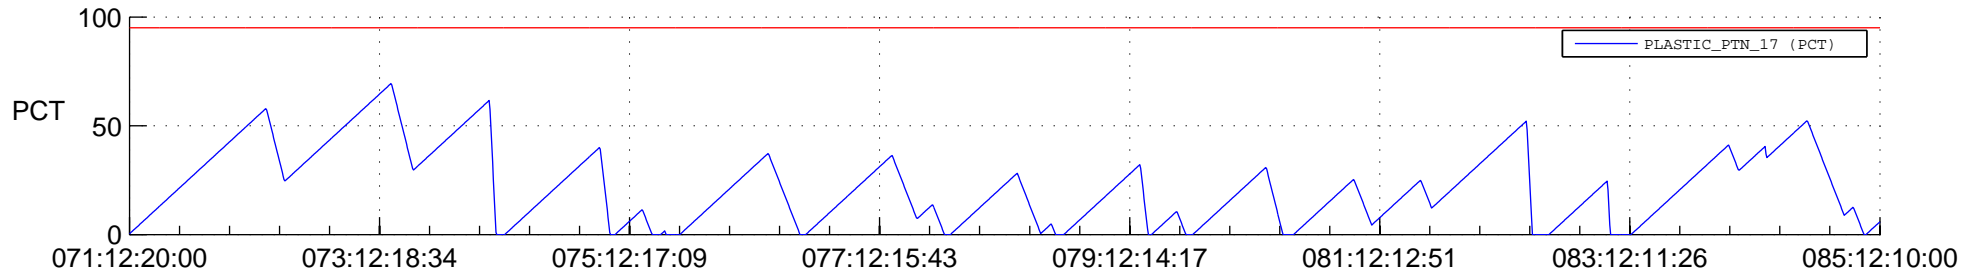

PLASTIC_Percent_Full_Prediction