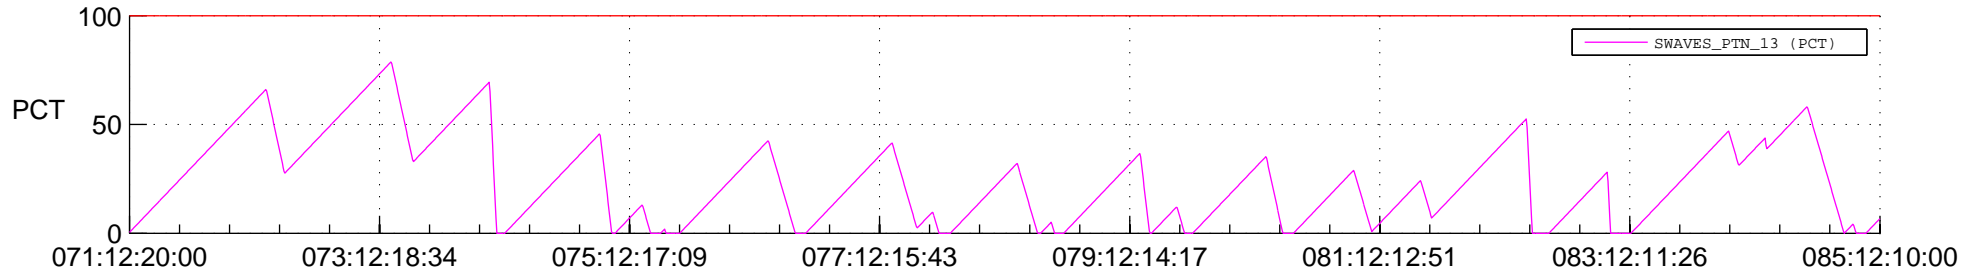

# STEREO AHEAD SSR PCT Full Prediction

## SWAVES\_Percent\_Full\_Prediction