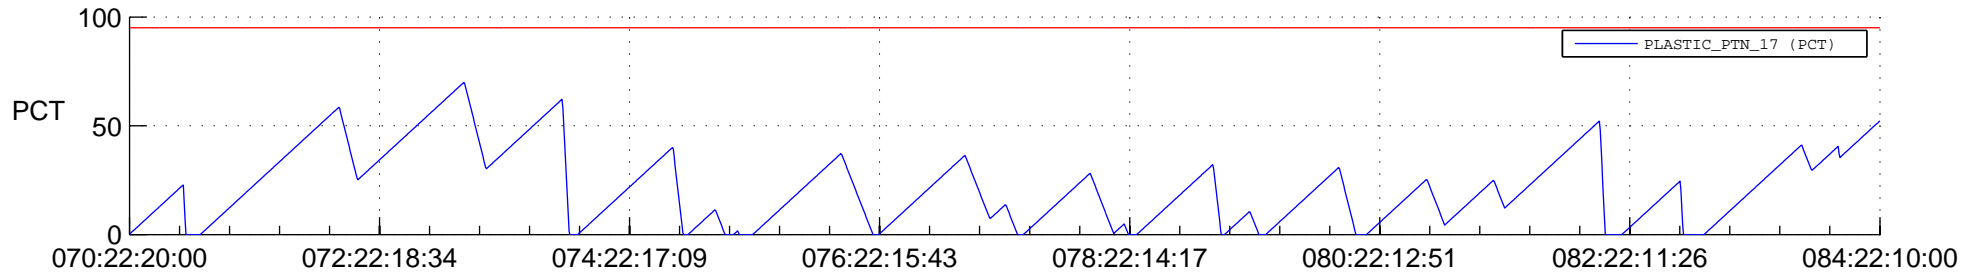

STEREO AHEAD SSR PCT Full Prediction

SWAVES_Percent_Full_Prediction

IMPACT_Percent_Full_Prediction

PLASTIC_Percent_Full_Prediction

Spacecraft_DownLink_Rate