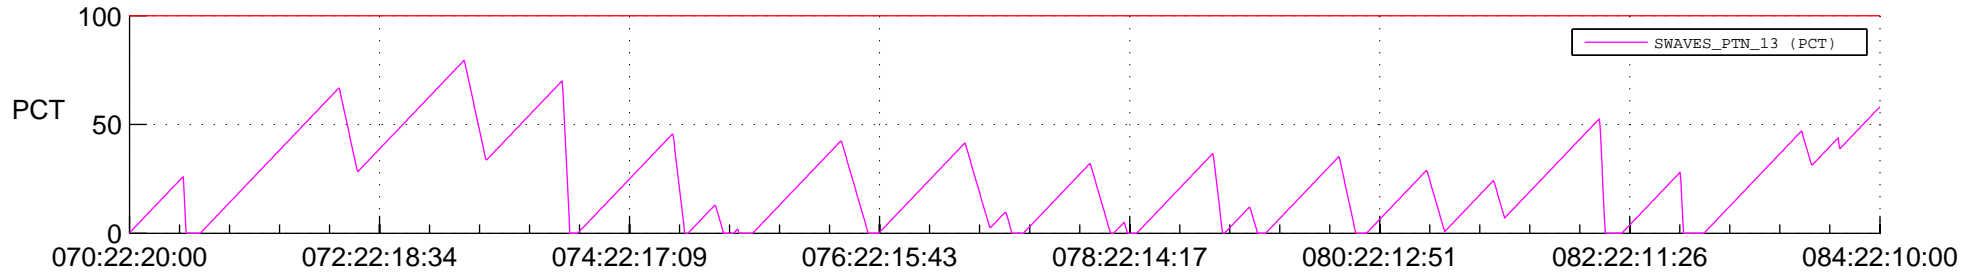

STEREO AHEAD SSR PCT Full Prediction

SWAVES_Percent_Full_Prediction

IMPACT_Percent_Full_Prediction

PLASTIC_Percent_Full_Prediction

Spacecraft_DownLink_Rate