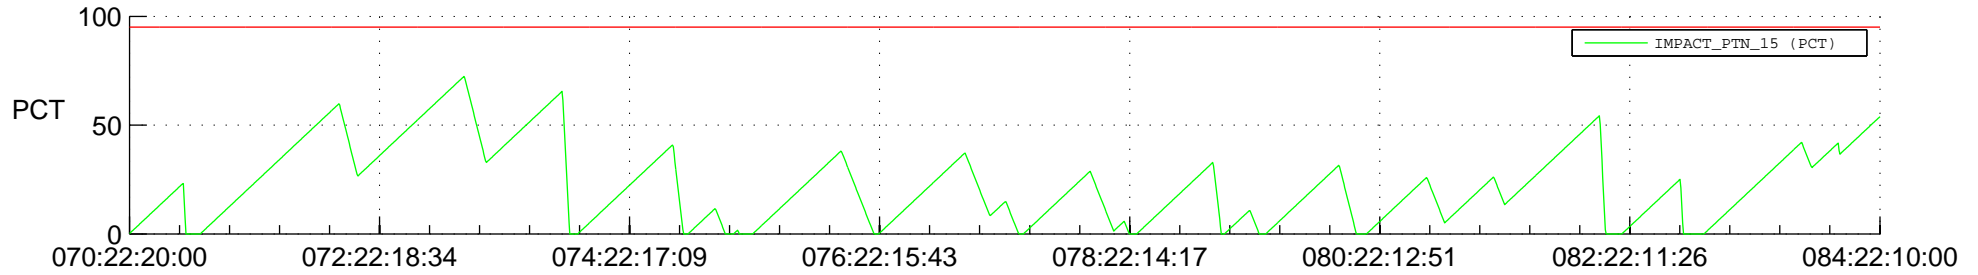

STEREO AHEAD SSR PCT Full Prediction

SWAVES_Percent_Full_Prediction

IMPACT_Percent_Full_Prediction

PLASTIC_Percent_Full_Prediction

Spacecraft_DownLink_Rate