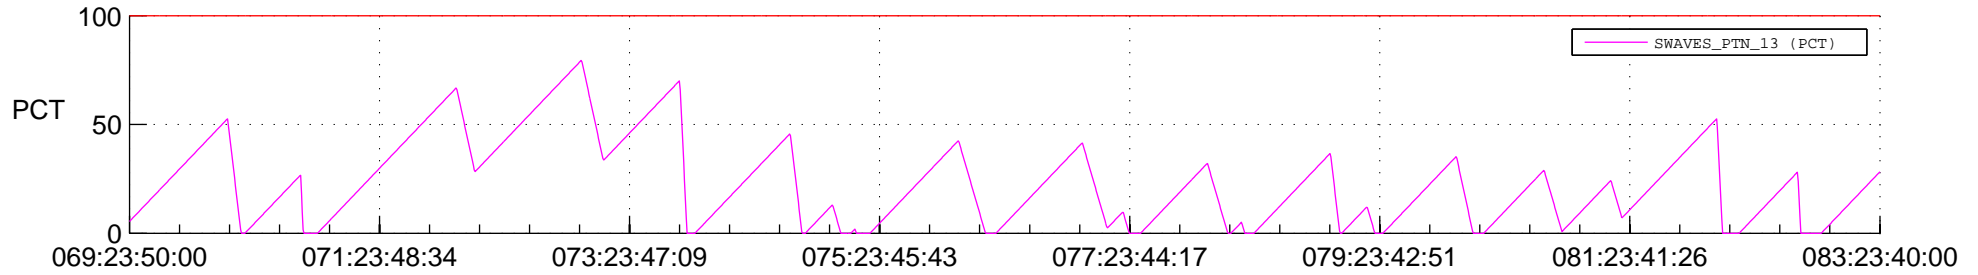

STEREO AHEAD SSR PCT Full Prediction

SWAVES_Percent_Full_Prediction

IMPACT_Percent_Full_Prediction

PLASTIC_Percent_Full_Prediction

Spacecraft_DownLink_Rate

Ground Time (2013:069:23:50:00.000 -2013:083:23:40:00.000)