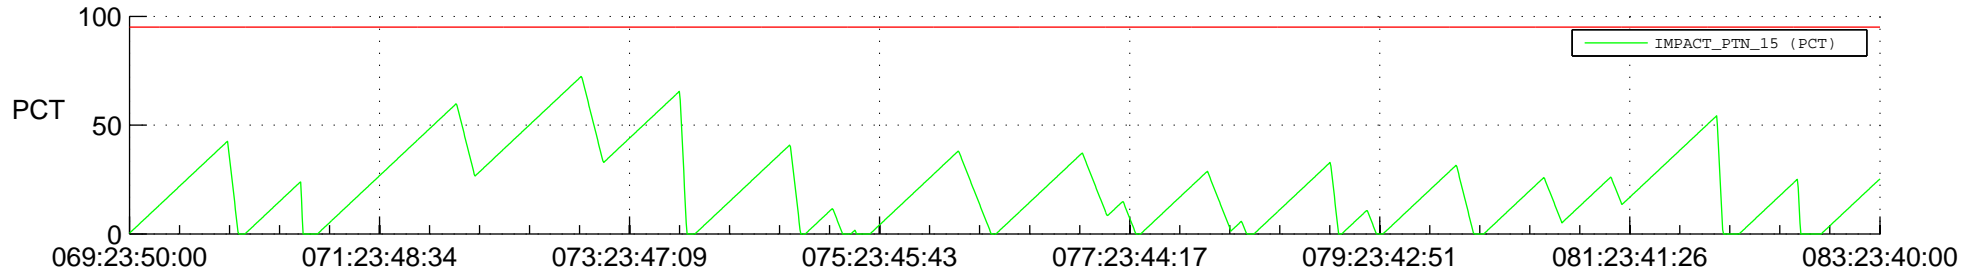

STEREO AHEAD SSR PCT Full Prediction

SWAVES_Percent_Full_Prediction

IMPACT_Percent_Full_Prediction

PLASTIC_Percent_Full_Prediction

Spacecraft_DownLink_Rate

Ground Time (2013:069:23:50:00.000 -2013:083:23:40:00.000)