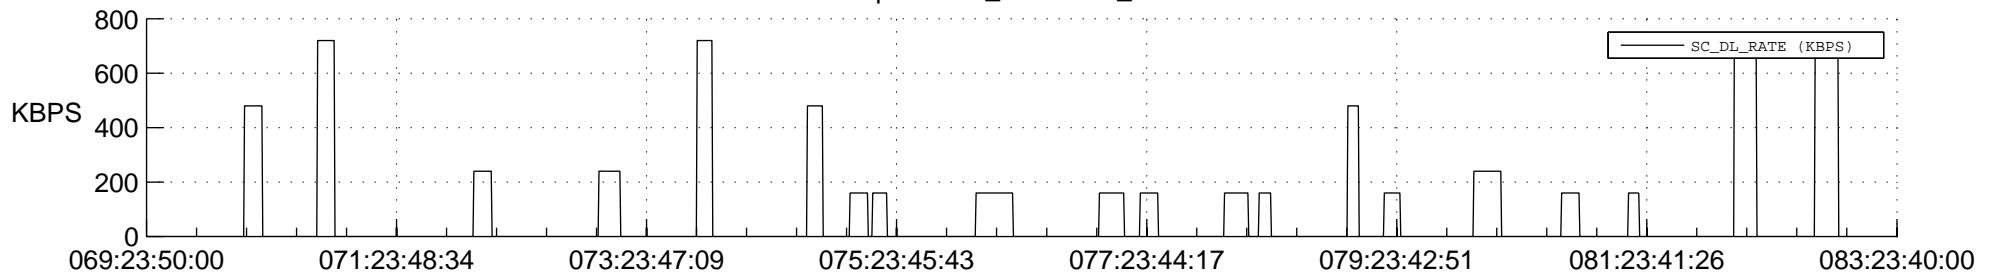

STEREO AHEAD SSR PCT Full Prediction

SWAVES_Percent_Full_Prediction

IMPACT_Percent_Full_Prediction

PLASTIC_Percent_Full_Prediction

Spacecraft_DownLink_Rate

Ground Time (2013:069:23:50:00.000 -2013:083:23:40:00.000)