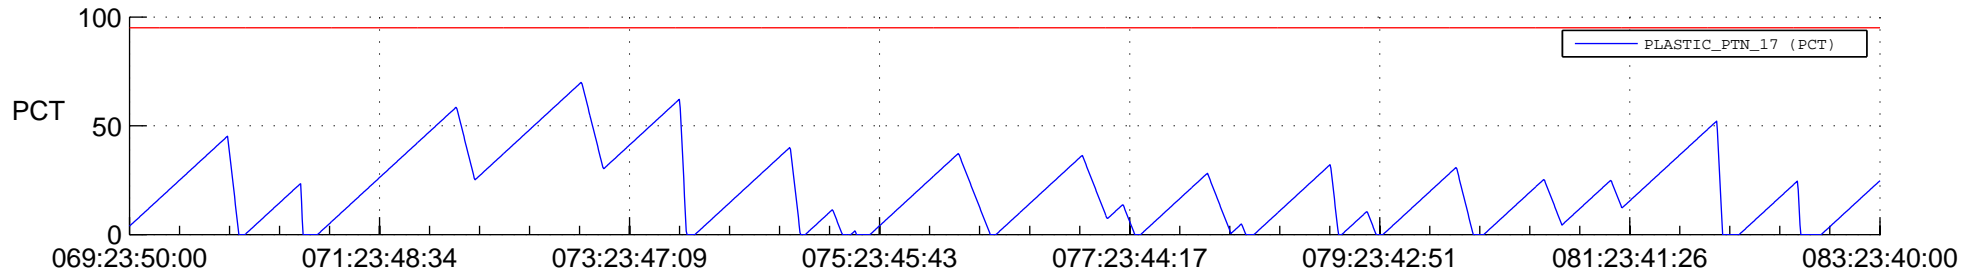

STEREO AHEAD SSR PCT Full Prediction

SWAVES_Percent_Full_Prediction

IMPACT_Percent_Full_Prediction

PLASTIC_Percent_Full_Prediction

Spacecraft_DownLink_Rate

Ground Time (2013:069:23:50:00.000 -2013:083:23:40:00.000)