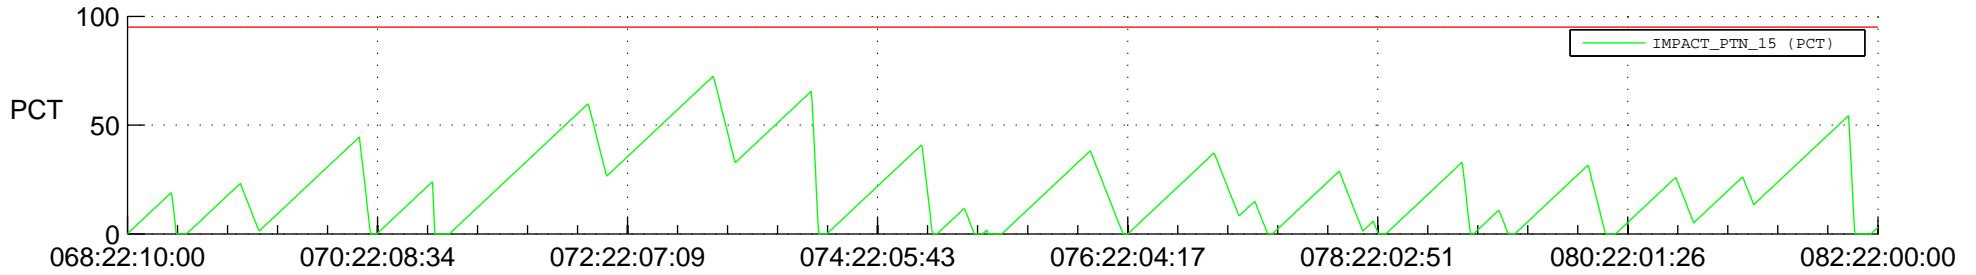

STEREO AHEAD SSR PCT Full Prediction

SWAVES_Percent_Full_Prediction

IMPACT_Percent_Full_Prediction

PLASTIC_Percent_Full_Prediction

Spacecraft_DownLink_Rate

Ground Time (2013:068:22:10:00.000 -2013:082:22:00:00.000)