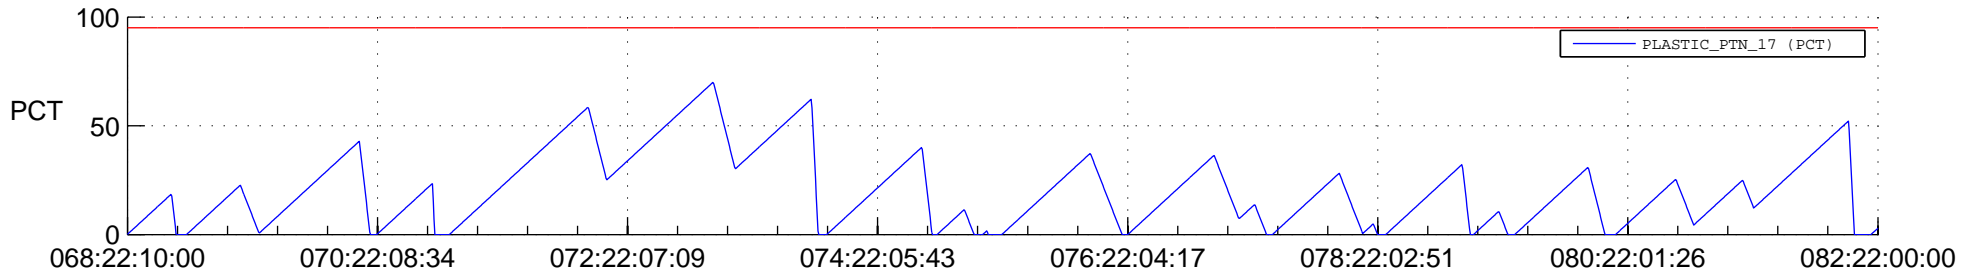

STEREO AHEAD SSR PCT Full Prediction

SWAVES_Percent_Full_Prediction

IMPACT_Percent_Full_Prediction

PLASTIC_Percent_Full_Prediction

Spacecraft_DownLink_Rate

Ground Time (2013:068:22:10:00.000 -2013:082:22:00:00.000)