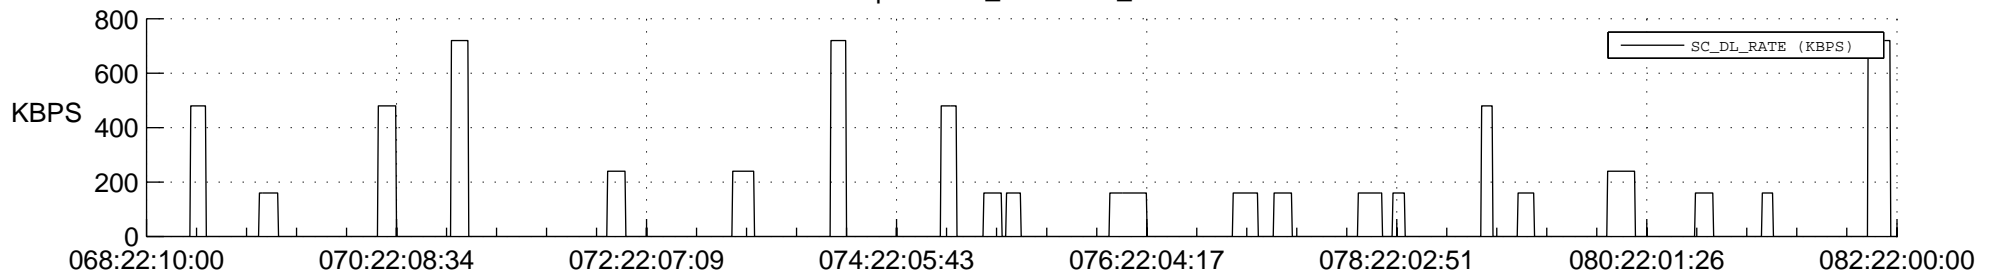

STEREO AHEAD SSR PCT Full Prediction

SWAVES_Percent_Full_Prediction

IMPACT_Percent_Full_Prediction

PLASTIC_Percent_Full_Prediction

Spacecraft_DownLink_Rate

Ground Time (2013:068:22:10:00.000 -2013:082:22:00:00.000)