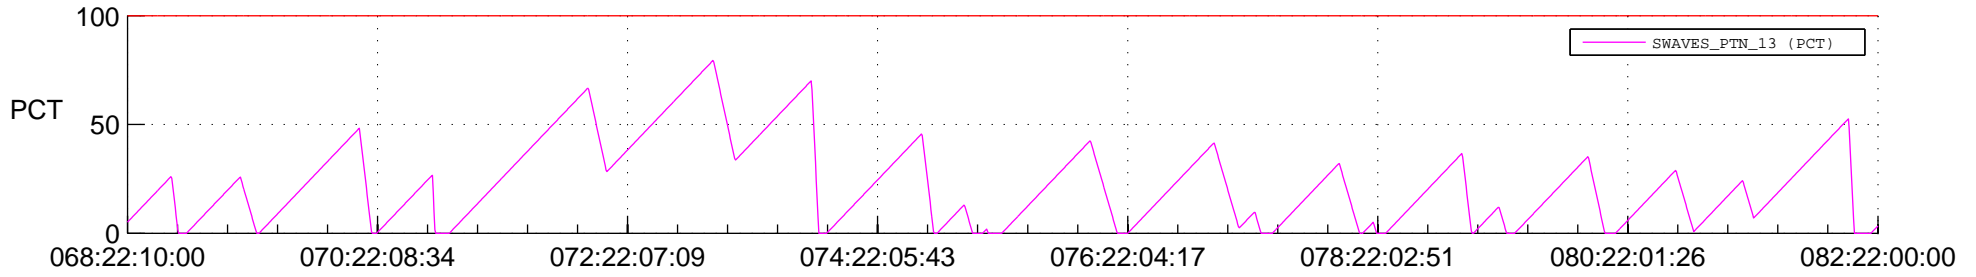

STEREO AHEAD SSR PCT Full Prediction

SWAVES_Percent_Full_Prediction

IMPACT_Percent_Full_Prediction

PLASTIC_Percent_Full_Prediction

Spacecraft_DownLink_Rate

Ground Time (2013:068:22:10:00.000 -2013:082:22:00:00.000)