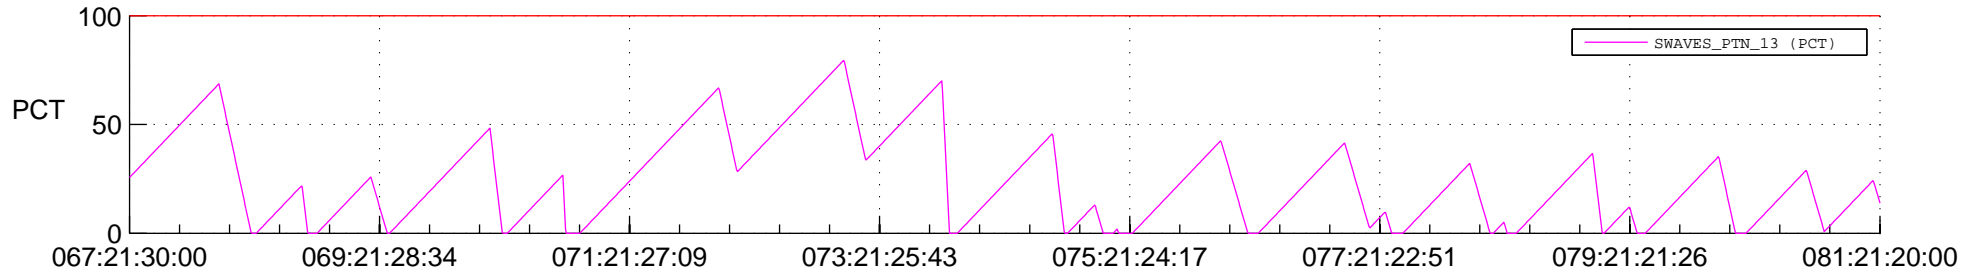

## SWAVES\_Percent\_Full\_Prediction

## Spacecraft\_DownLink\_Rate

Ground Time (2013:067:21:30:00.000 -2013:081:21:20:00.000)