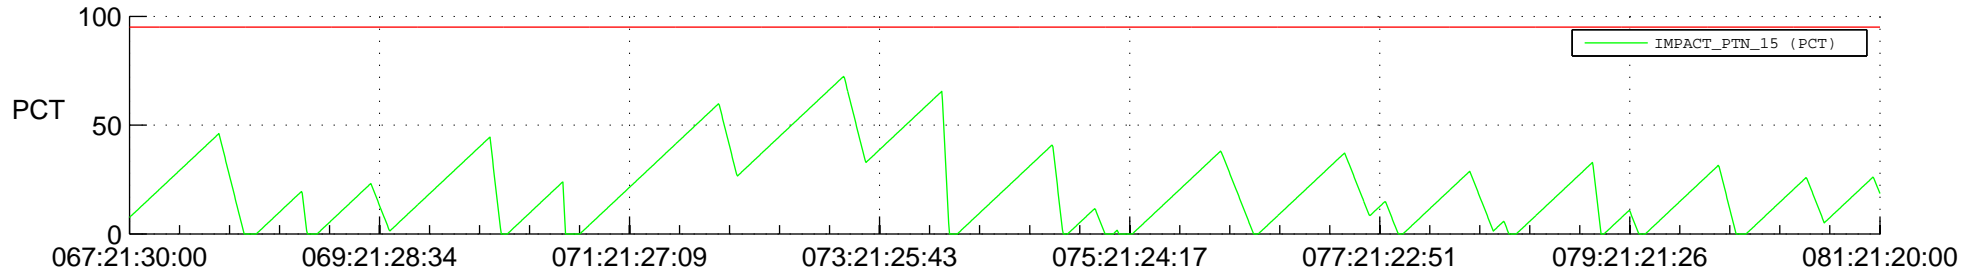

IMPACT_Percent_Full_Prediction