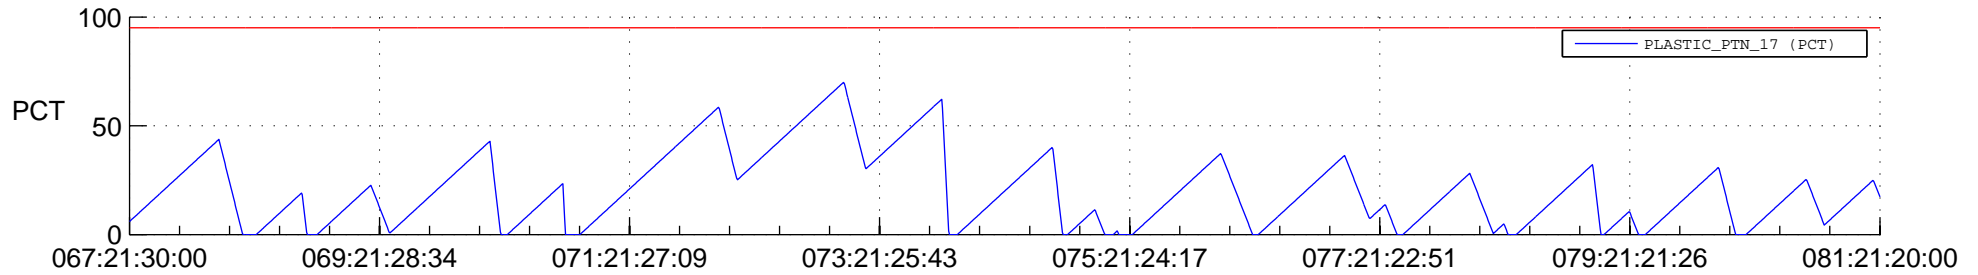

## SWAVES\_Percent\_Full\_Prediction

## Spacecraft\_DownLink\_Rate

Ground Time (2013:067:21:30:00.000 -2013:081:21:20:00.000)