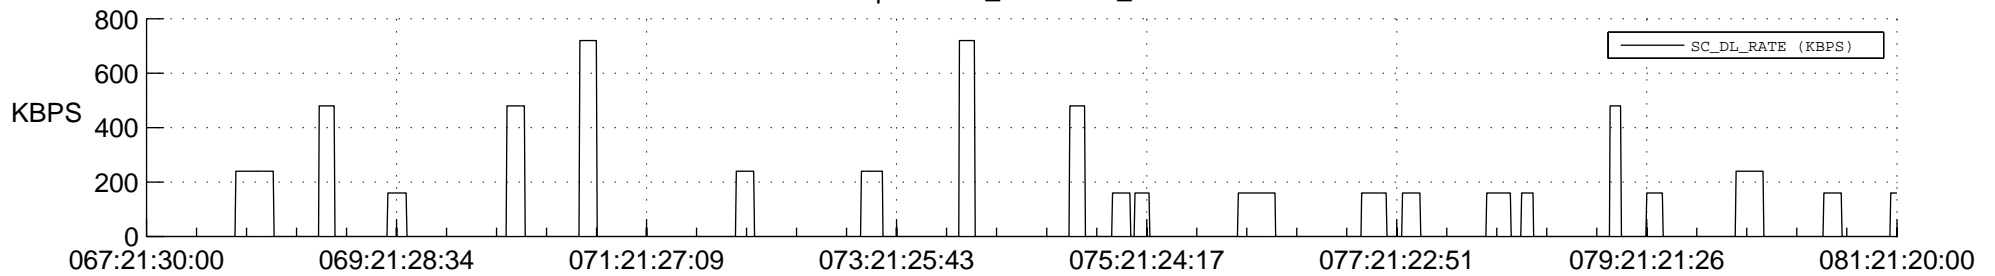

## Spacecraft\_DownLink\_Rate

Ground Time (2013:067:21:30:00.000 -2013:081:21:20:00.000)