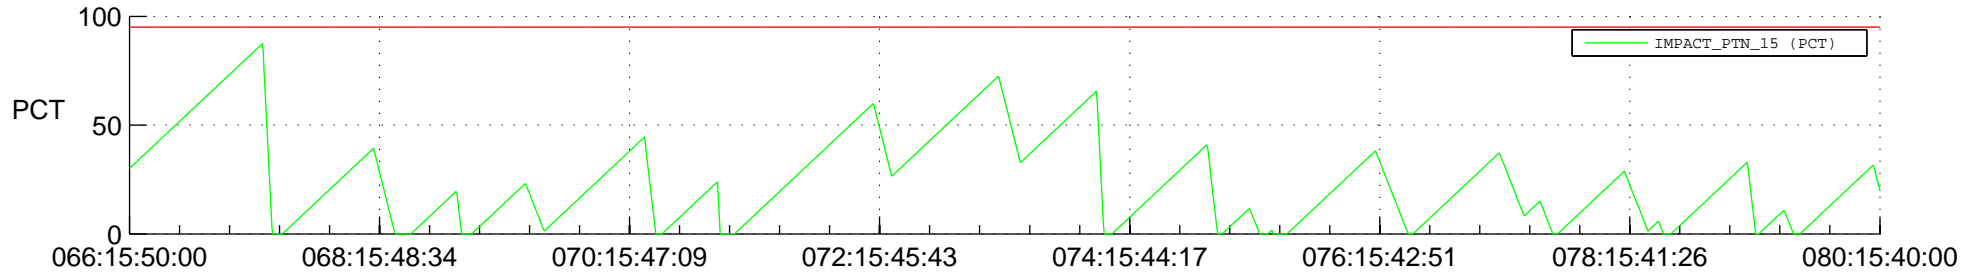

STEREO AHEAD SSR PCT Full Prediction

SWAVES_Percent_Full_Prediction

IMPACT_Percent_Full_Prediction

PLASTIC_Percent_Full_Prediction

Spacecraft_DownLink_Rate