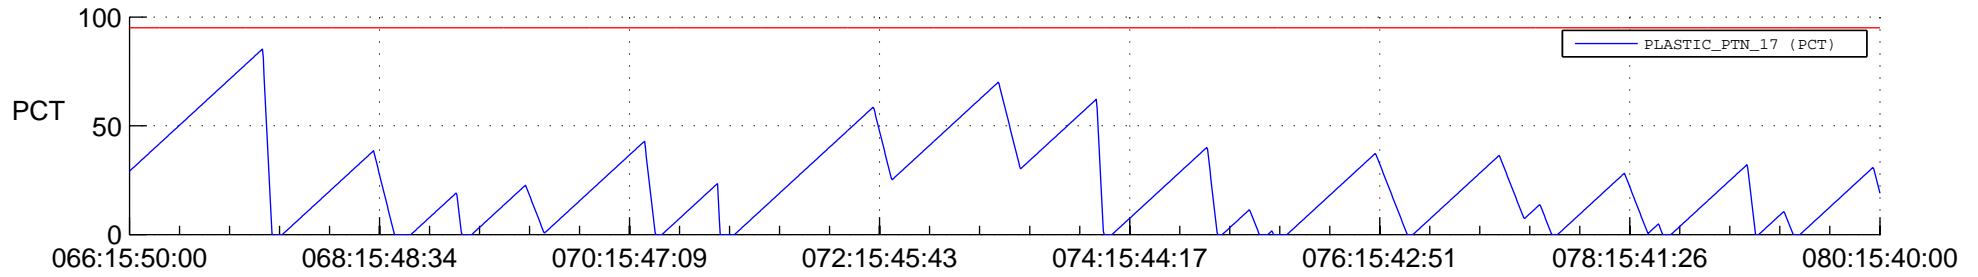

STEREO AHEAD SSR PCT Full Prediction

SWAVES_Percent_Full_Prediction

IMPACT_Percent_Full_Prediction

PLASTIC_Percent_Full_Prediction

Spacecraft_DownLink_Rate