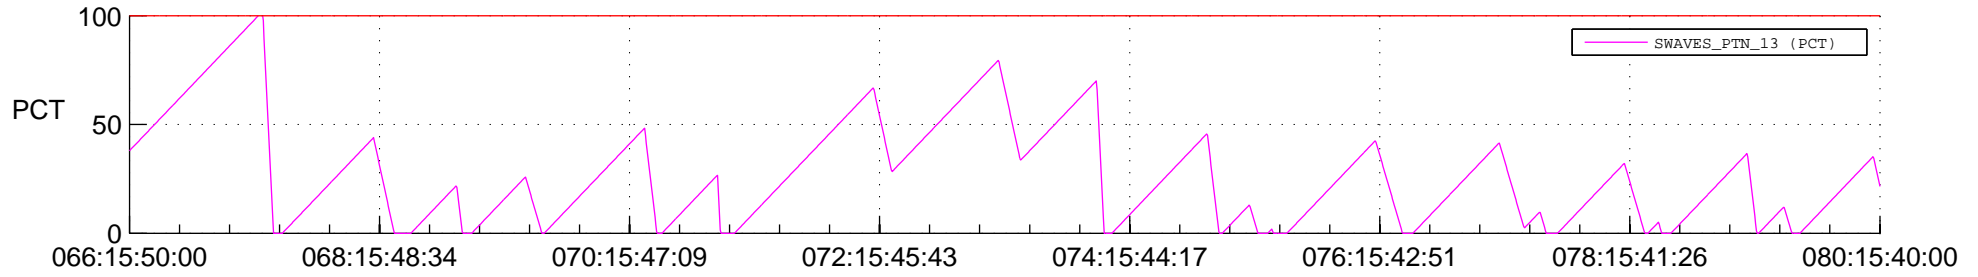

STEREO AHEAD SSR PCT Full Prediction

SWAVES_Percent_Full_Prediction

IMPACT_Percent_Full_Prediction

PLASTIC_Percent_Full_Prediction

Spacecraft_DownLink_Rate